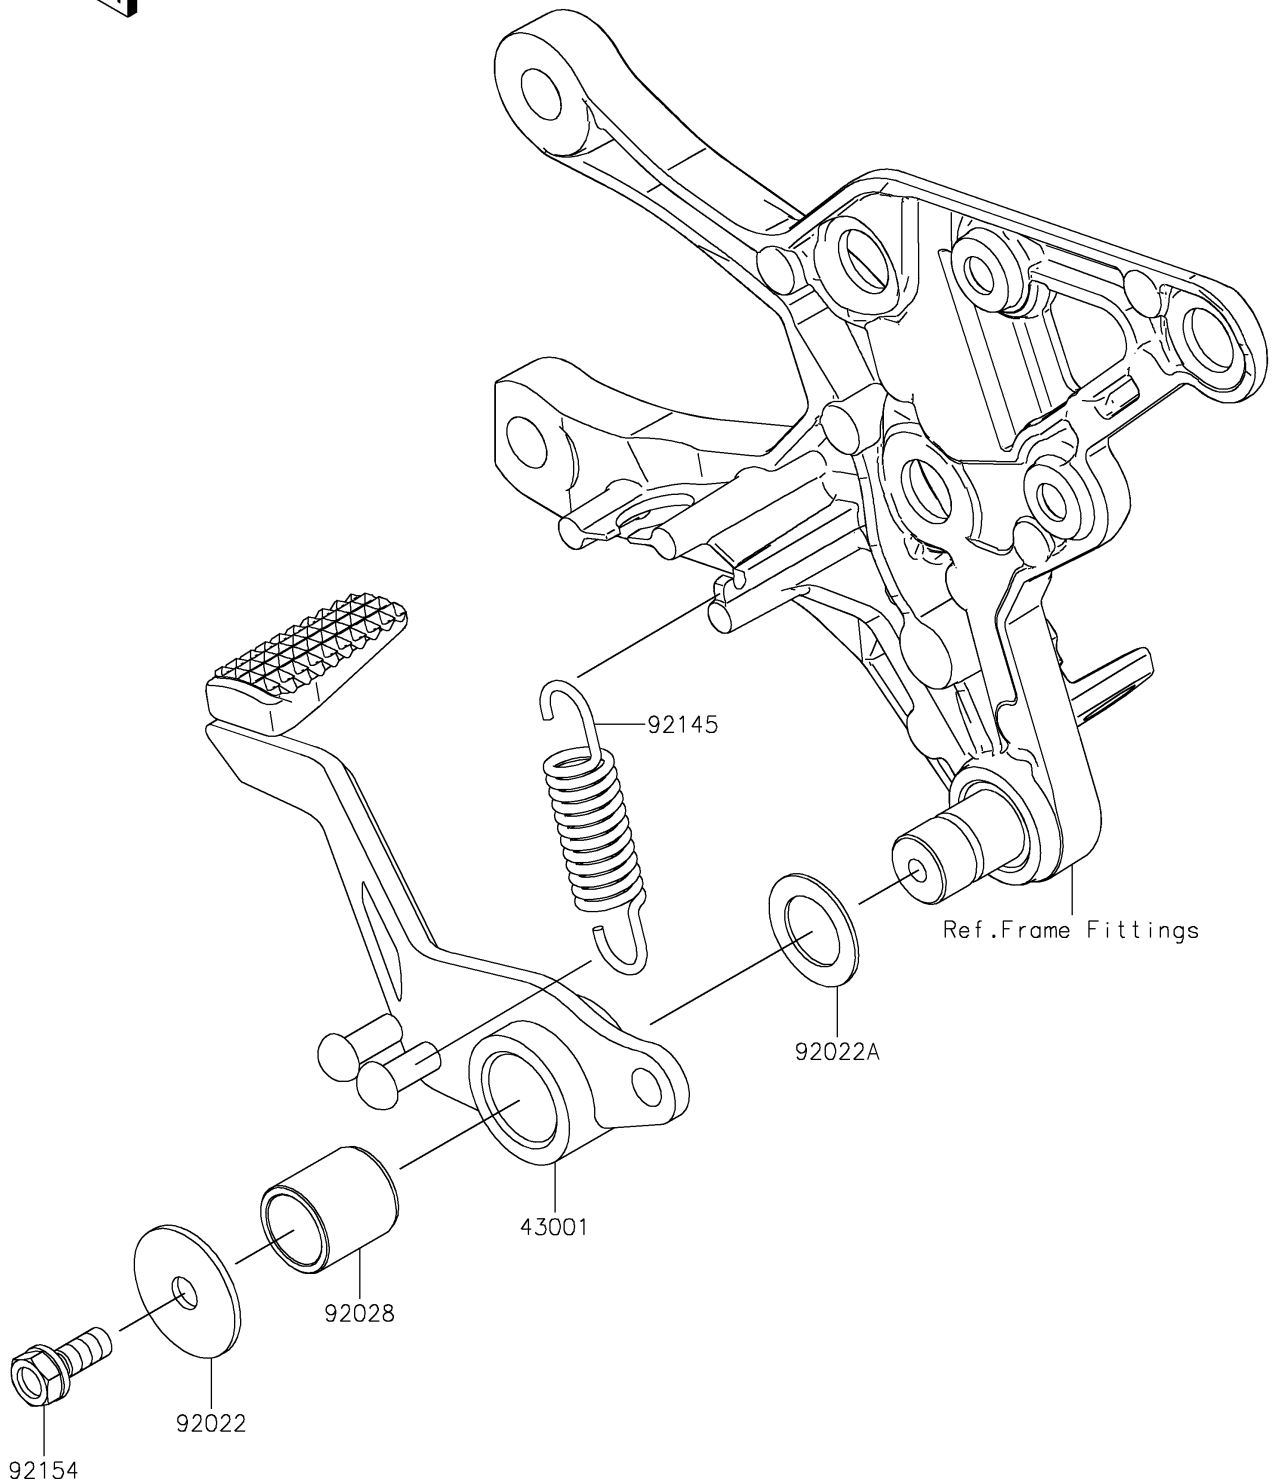

2020 Z900 ABS PARTS DIAGRAM

Brake Pedal/Torque Link

F2260

2020 Z900 ABS PARTS LIST

Brake Pedal/Torque Link

ITEM NAME	PART NUMBER	QUANTITY
LEVER-BRAKE (Ref # 43001)	43001-0749	1
WASHER,7X28X1.6 (Ref # 92022)	92022-1282	1
WASHER,15.3X24X1 (Ref # 92022A)	92022-326	1
BUSHING,BRAKE PEDAL (Ref # 92028)	92028-1282	1
SPRING,BRAKE PEDAL (Ref # 92145)	92145-0893	1
BOLT,UPSET-WS,6X16 (Ref # 92154)	92154-0935	1