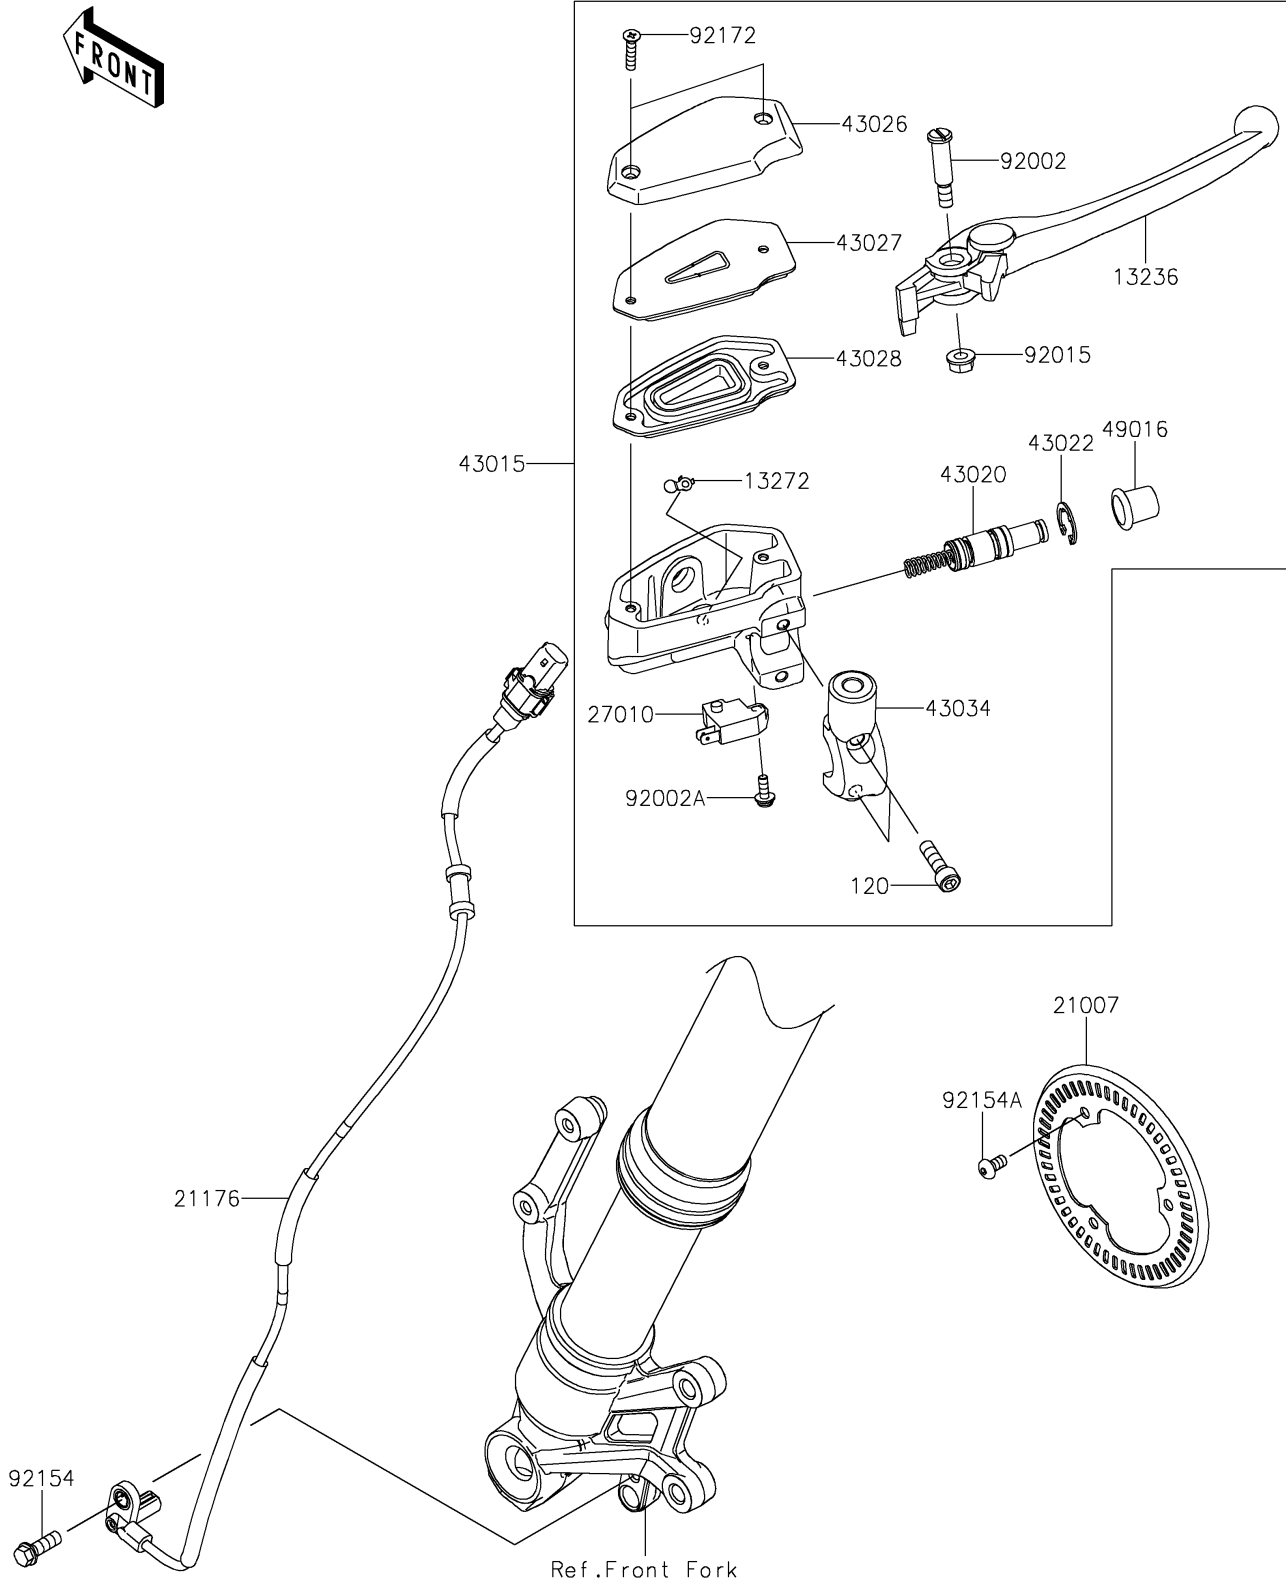

2020 Z900 ABS PARTS DIAGRAM

Front Master Cylinder

F2291

2020 Z900 ABS PARTS LIST

Front Master Cylinder

ITEM NAME	PART NUMBER	QUANTITY
LEVER-COMP,FRONT BRAKE (Ref # 13236)	13236-0140	1
PLATE (Ref # 13272)	13272-0573	1
ROTOR,SENSOR,FR (Ref # 21007)	21007-0671	1
SENSOR,SPEED,FR (Ref # 21176)	21176-0911	1
SWITCH,BRAKE (Ref # 27010)	27010-0762	1
CYLINDER-ASSY-MASTER,FR (Ref # 43015)	43015-0703	1
PISTON-COMP-BRAKE (Ref # 43020)	43020-0008	1
STOPPER-BRAKE,PISTON (Ref # 43022)	43022-1010	1
CAP-BRAKE (Ref # 43026)	43026-0019	1
PLATE-DIAPHRAGM (Ref # 43027)	43027-0008	1
DIAPHRAGM (Ref # 43028)	43028-0015	1
HOLDER-BRAKE,MASTER CYLINDER (Ref # 43034)	43034-0049	1
COVER-SEAL,MASTER CYLINDER (Ref # 49016)	49016-1044	1
BOLT,LEVER SET,BLACK (Ref # 92002)	92002-1322	1
BOLT,SCREW,4X12 (Ref # 92002A)	92002-1323	1
NUT,FLANGED,6MM (Ref # 92015)	92015-1528	1
BOLT,FLANGED,6X18 (Ref # 92154)	92154-0784	1
BOLT,SOCKET,5X10 (Ref # 92154A)	92154-2801	3
SCREW,4X20 (Ref # 92172)	92172-0320	2
BOLT-SOCKET,6X22 (Ref # 120)	120CB0622	2