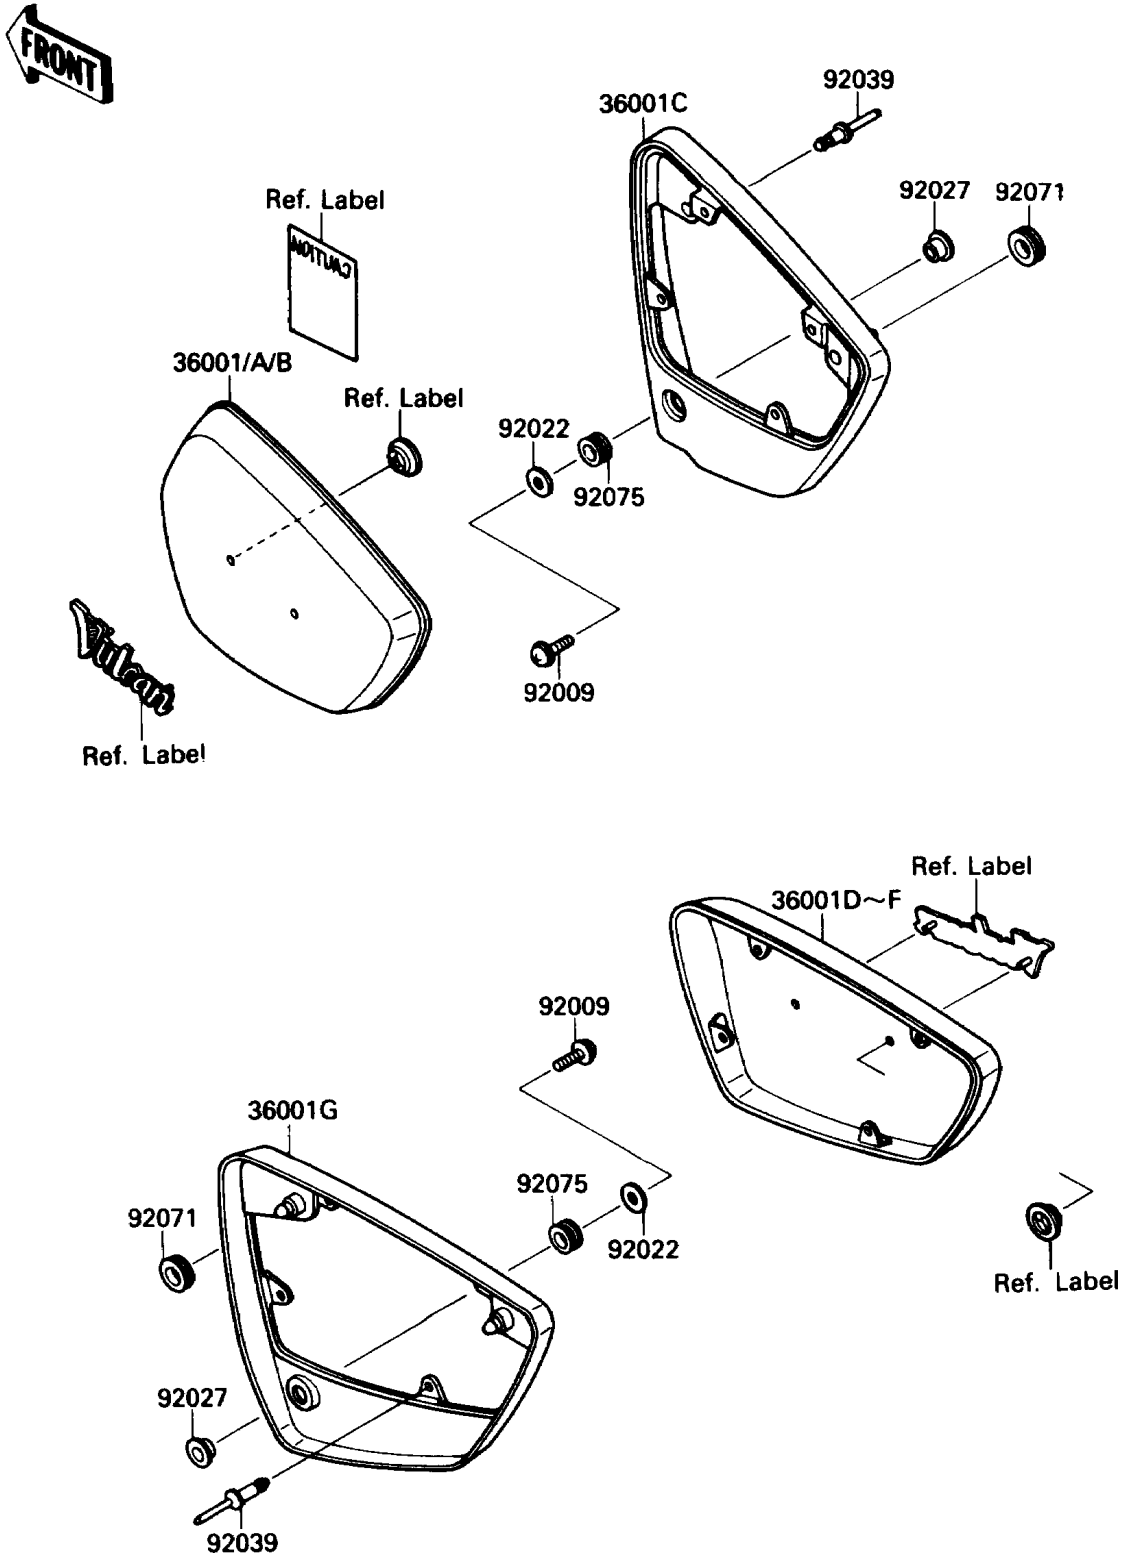

1991 Vulcan 88 PARTS DIAGRAM

Side Cover

F2611

1991 Vulcan 88 PARTS LIST

Side Cover

ITEM NAME	PART NUMBER	QUANTITY
COVER-SIDE,LH,EBONY (Ref # 36001A)	36001-1355-H8	1
COVER-SIDE,BASE,LH,F.BLACK (Ref # 36001C)	36001-1356-21	1
COVER-SIDE,RH,EBONY (Ref # 36001E)	36001-1357-H8	1
COVER-SIDE,BASE,RH,F.BLACK (Ref # 36001G)	36001-1358-21	1
SCREW,6X18,BLACK (Ref # 92009)	92009-1306	2
WASHER,6.5X20X1.6,BLACK (Ref # 92022)	92022-1619	2
COLLAR,L=9.1,WHITE (Ref # 92027)	92027-1795	2
RIVET (Ref # 92039)	92039-1038	8
GROMMET (Ref # 92071)	92071-1164	4
DAMPER (Ref # 92075)	92075-1634	2