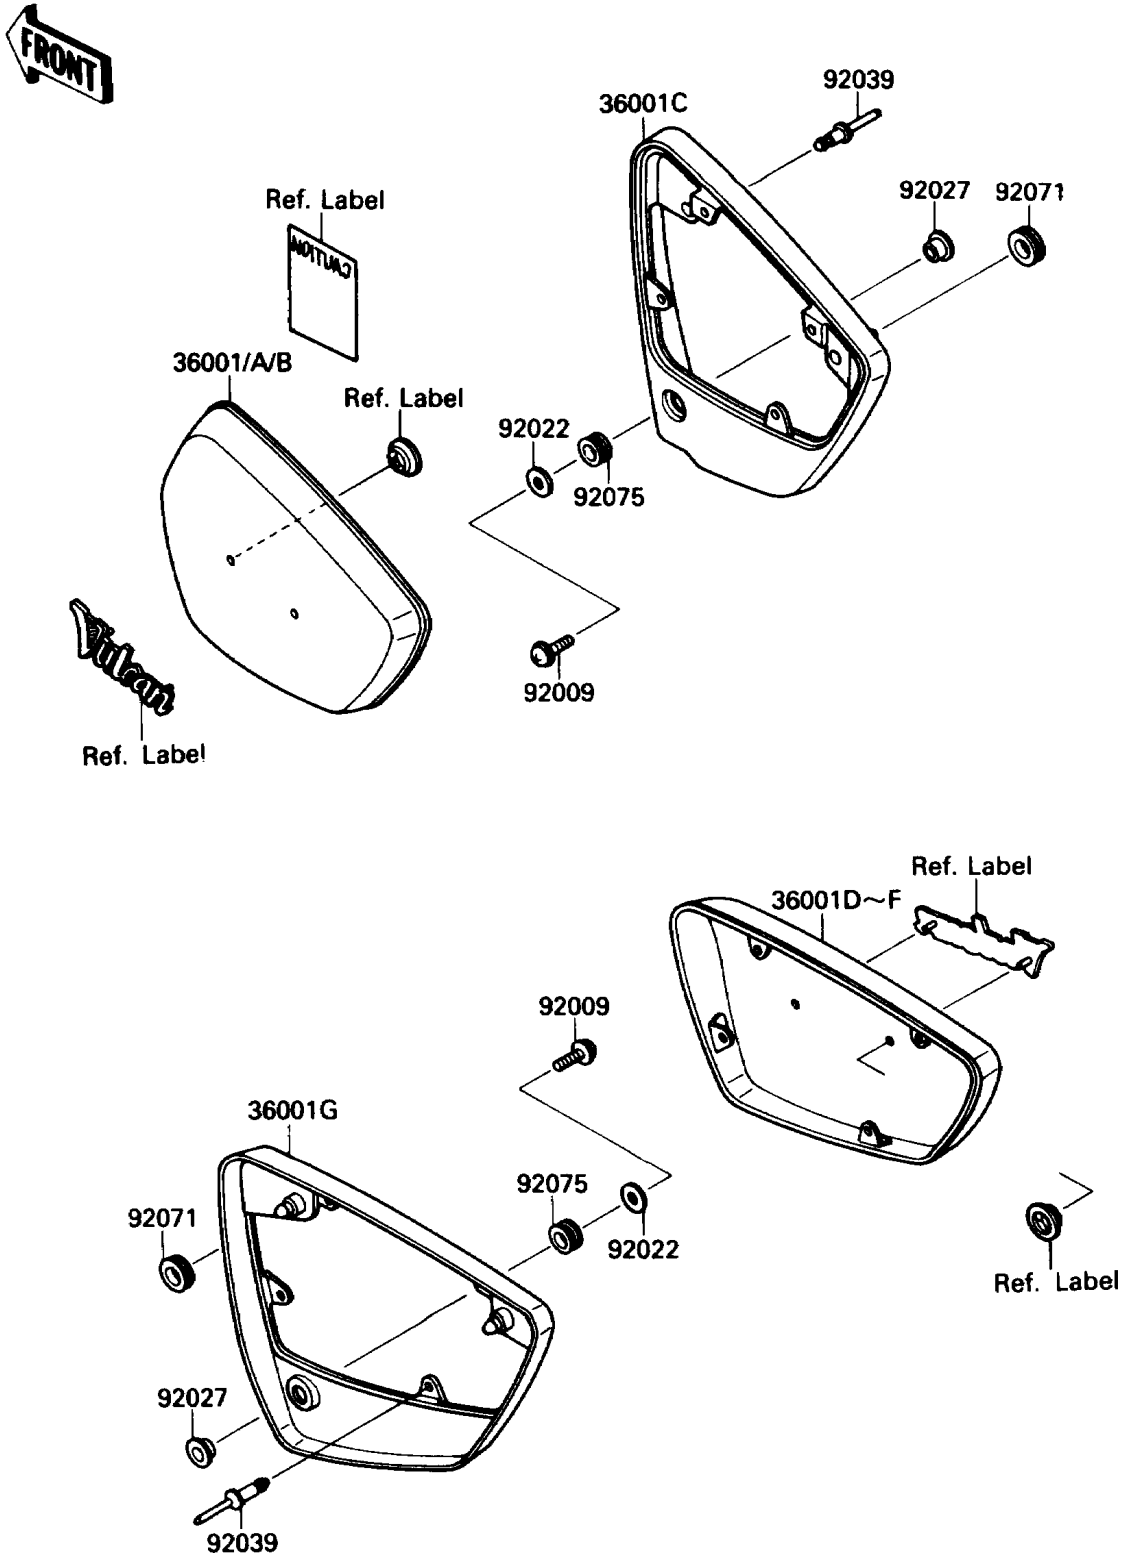

1991 Vulcan 88 PARTS DIAGRAM

Side Cover

F2611

1991 Vulcan 88 PARTS LIST

Side Cover

ITEM NAME	PART NUMBER	QUANTITY
COVER-SIDE,LH,EBONY (Ref # 36001A)	36001-1355-H8	1
COVER-SIDE,BASE,LH,F.BLACK (Ref # 36001C)	36001-1356-21	1
COVER-SIDE,RH,EBONY (Ref # 36001E)	36001-1357-H8	1
COVER-SIDE,BASE,RH,F.BLACK (Ref # 36001G)	36001-1358-21	1
SCREW,6X18,BLACK (Ref # 92009)	92009-1306	2
WASHER,6.5X20X1.6,BLACK (Ref # 92022)	92022-1619	2
COLLAR,L=9.1,WHITE (Ref # 92027)	92027-1795	2
RIVET (Ref # 92039)	92039-1038	8
GROMMET (Ref # 92071)	92071-1164	4
DAMPER (Ref # 92075)	92075-1634	2