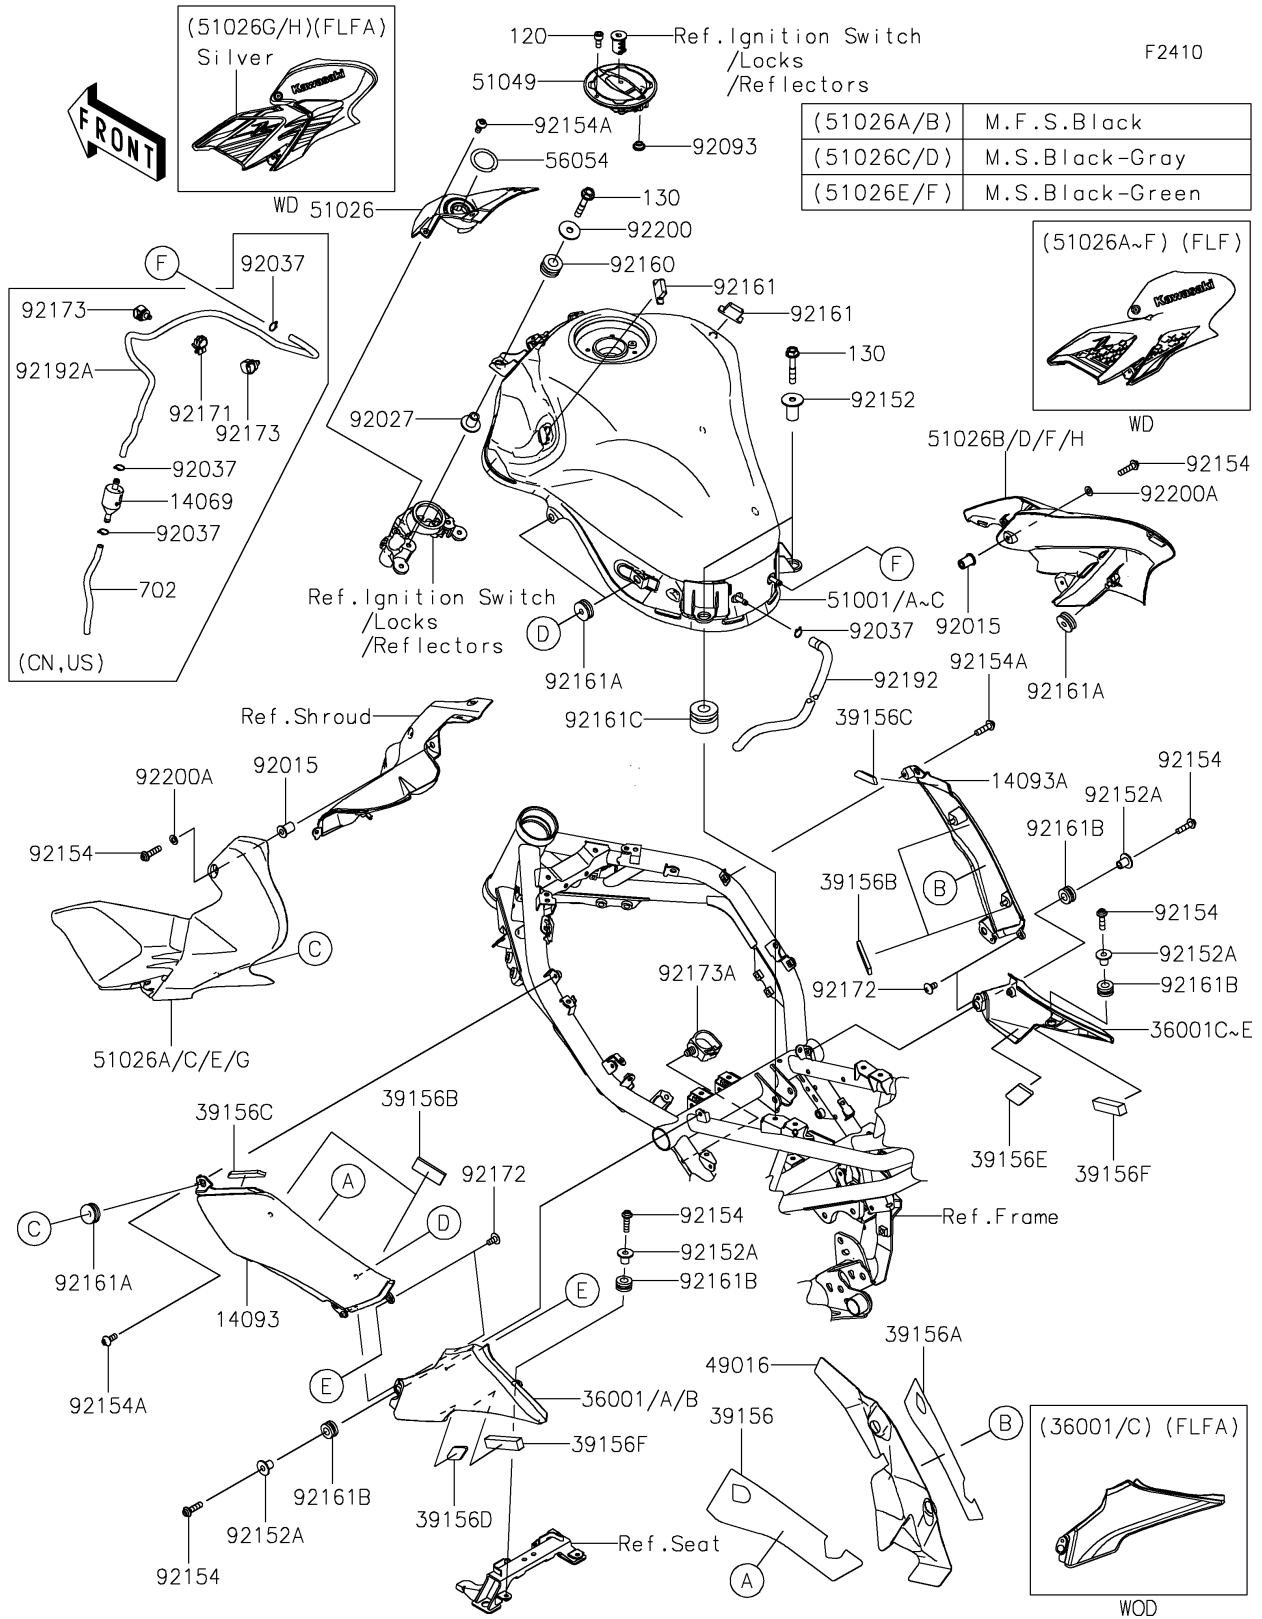

2020 Z900 ABS PARTS DIAGRAM

Fuel Tank

2020 Z900 ABS PARTS LIST

Fuel Tank

ITEM NAME	PART NUMBER	QUANTITY
BREATHER,TANK (Ref # 14069)	14069-0008	1
COVER,KNEE GRIP,LH (Ref # 14093)	14093-0667	1
COVER,KNEE GRIP,RH (Ref # 14093A)	14093-0668	1
COVER-SIDE,SEAT,LH,M.M.F.SILVE (Ref # 36001)	36001-0685-60S	1
COVER-SIDE,SEAT,RH,M.M.F.SILVE (Ref # 36001C)	36001-0686-60S	1
PAD,KNEE GRIP COVER,LH (Ref # 39156)	39156-2147	1
PAD,KNEE GRIP COVER,RH (Ref # 39156A)	39156-2148	1
PAD,20X50X5 (Ref # 39156B)	39156-2191	4
PAD,10X76X5 (Ref # 39156C)	39156-2192	2
PAD,20X20X5 (Ref # 39156D)	39156-2194	1
PAD,25X50X5 (Ref # 39156E)	39156-2195	1
PAD,15X66X10 (Ref # 39156F)	39156-2215	2
COVER-SEAL (Ref # 49016)	49016-0683	1
TANK-COMP-FUEL,C.P.BLUE (Ref # 51001B)	51001-0895-723	1
COVER TANK,CNT (Ref # 51026)	51026-0013	1
COVER TANK,LH,M.M.F.SILVER (Ref # 51026G)	51026-5135-60S	1
COVER TANK,RH,M.M.F.SILVER (Ref # 51026H)	51026-5136-60S	1
CAP-TANK (Ref # 51049)	51049-0735	1
MARK,IG. SWITCH (Ref # 56054)	56054-2583	1
NUT,WELL,5MM (Ref # 92015)	92015-1757	2
COLLAR,6.5X10X14.1 (Ref # 92027)	92027-1183	2
CLAMP,TUBE (Ref # 92037)	92037-010	1
CLAMP,TUBE (Ref # 92037)	92037-010	4
SEAL,FUEL TANK CAP (Ref # 92093)	92093-1030	1
COLLAR,6.3X12X22.6 (Ref # 92152)	92152-2252	2
COLLAR,5.6X8X11.2 (Ref # 92152A)	92152-2342	4
BOLT,SOCKET,5X20 (Ref # 92154)	92154-0210	6
BOLT,SOCKET,5X12 (Ref # 92154A)	92154-1421	4
DAMPER,10X20X12 (Ref # 92160)	92160-1167	2