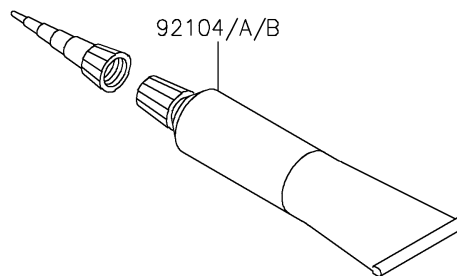

# 2020 Z900 ABS PARTS DIAGRAM

Owner's Tools

F2810

## 2020 Z900 ABS PARTS LIST

### Owner's Tools

ITEM NAME	PART NUMBER	QUANTITY
TOOL-KIT (Ref # 56007)	56007-0171	1
BAG,TOOL (Ref # 56008)	56008-0036	1
GASKET-LIQUID,TB1211F,CLEAR (Ref # 92104)	92104-0004	1
GASKET-LIQUID,TB1216B,BLACK (Ref # 92104A)	92104-1064	1
GASKET-LIQUID,TB1207B,BLACK (Ref # 92104B)	92104-2068	1
GRIP-SCREW DRIVER (Ref # 92106)	92106-0004	1
TOOL-DRIVER,#2PHILLIPS&SLOT (Ref # 92107)	92107-0019	1
TOOL-WRENCH,OPEN END,14X17 (Ref # 92110)	92110-0057	1
TOOL-WRENCH,ALLEN,4MM (Ref # 92110A)	92110-0567	1
TOOL-WRENCH,ALLEN,5MM (Ref # 92110B)	92110-1015	1