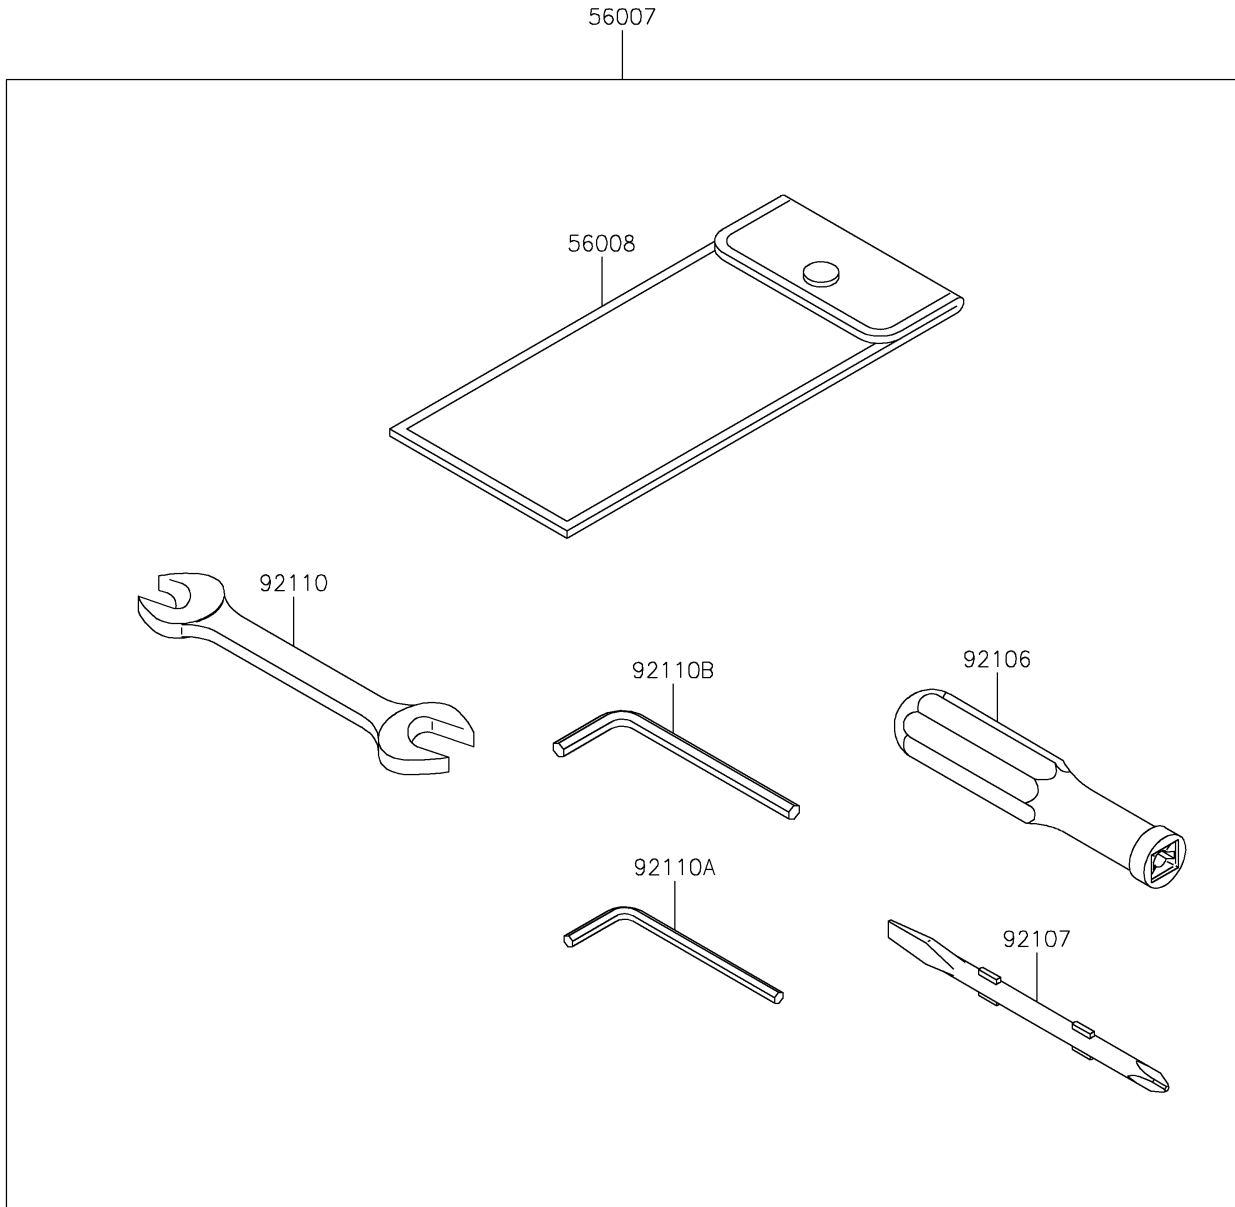

# 2020 Z900 ABS PARTS DIAGRAM

Owner's Tools

F2810

## 2020 Z900 ABS PARTS LIST

### Owner's Tools

ITEM NAME	PART NUMBER	QUANTITY
TOOL-KIT (Ref # 56007)	56007-0171	1
BAG,TOOL (Ref # 56008)	56008-0036	1
GASKET-LIQUID,TB1211F,CLEAR (Ref # 92104)	92104-0004	1
GASKET-LIQUID,TB1216B,BLACK (Ref # 92104A)	92104-1064	1
GASKET-LIQUID,TB1207B,BLACK (Ref # 92104B)	92104-2068	1
GRIP-SCREW DRIVER (Ref # 92106)	92106-0004	1
TOOL-DRIVER,#2PHILLIPS&SLOT (Ref # 92107)	92107-0019	1
TOOL-WRENCH,OPEN END,14X17 (Ref # 92110)	92110-0057	1
TOOL-WRENCH,ALLEN,4MM (Ref # 92110A)	92110-0567	1
TOOL-WRENCH,ALLEN,5MM (Ref # 92110B)	92110-1015	1