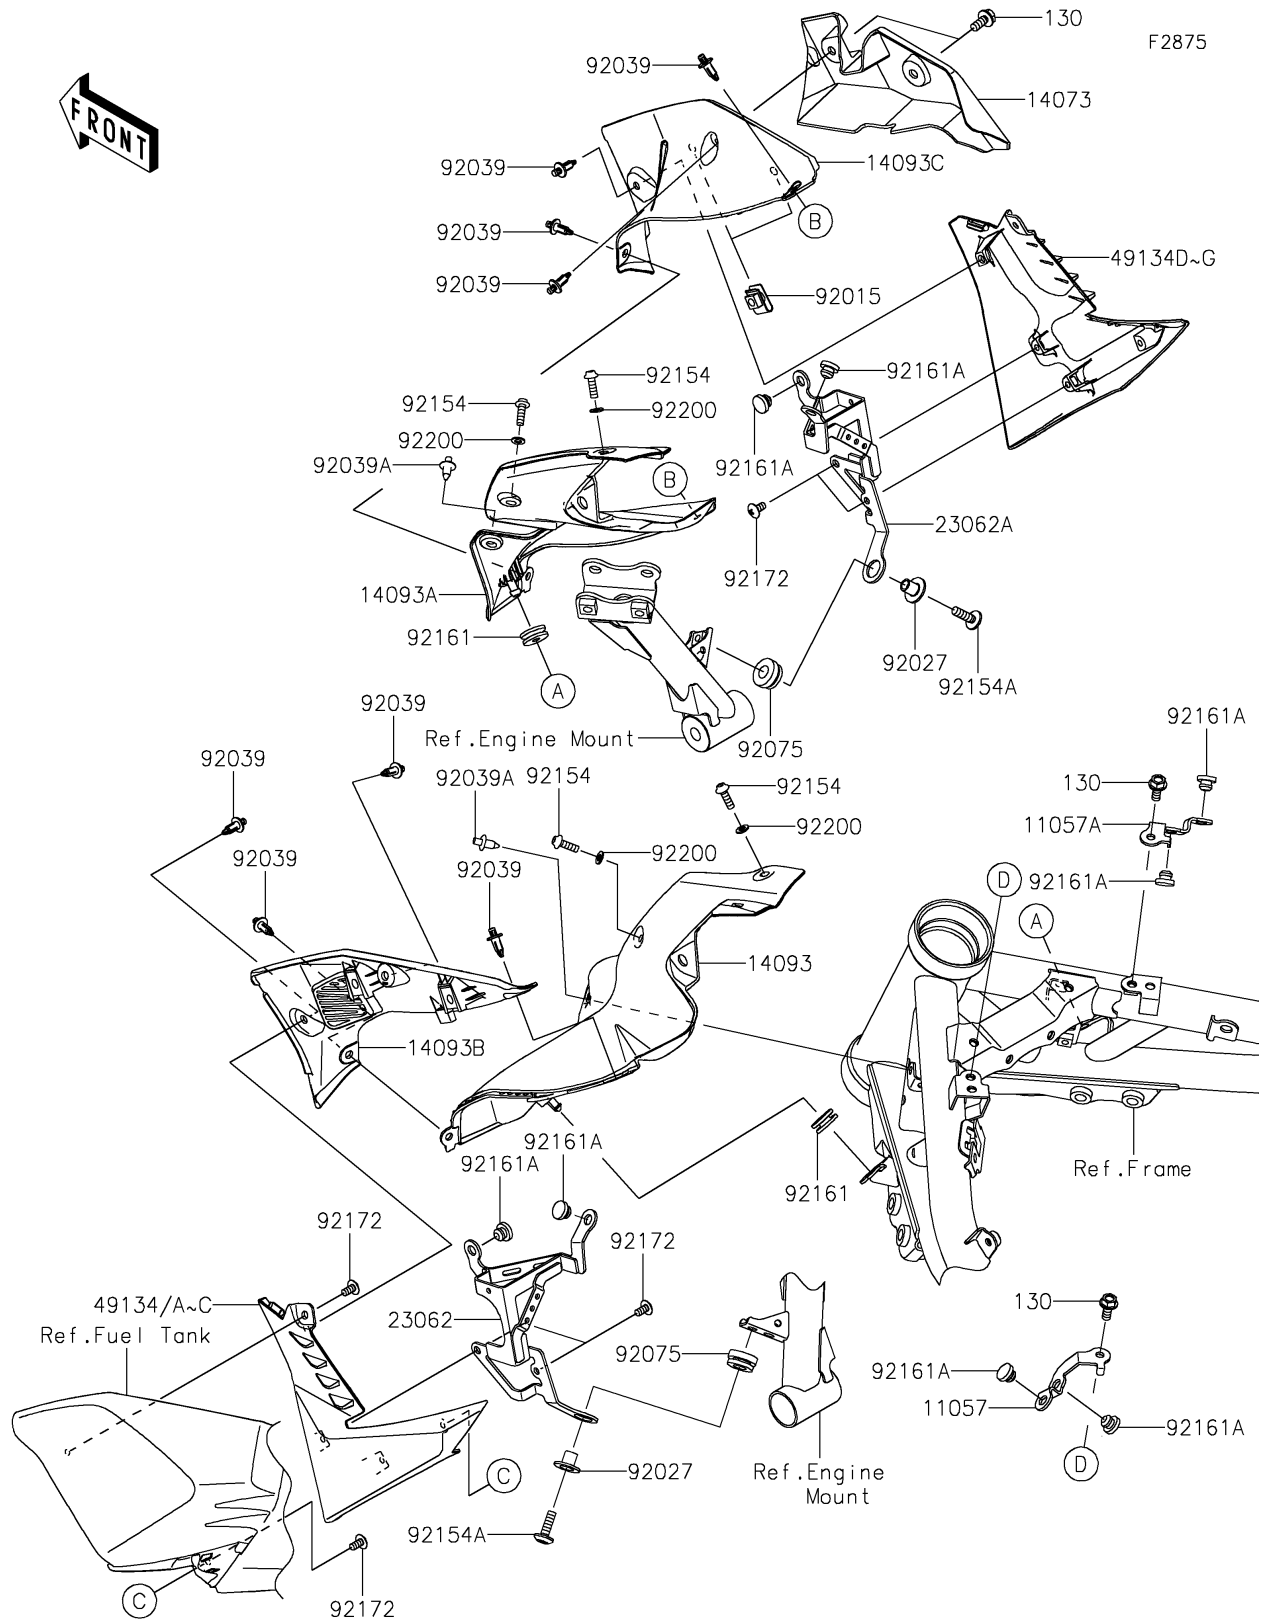

# 2020 Z900 ABS PARTS DIAGRAM

Shroud

## 2020 Z900 ABS PARTS LIST

### Shroud

ITEM NAME	PART NUMBER	QUANTITY
BRACKET,SHROUD,RR,LH (Ref # 11057)	11057-3997	1
BRACKET,SHROUD,RR,RH (Ref # 11057A)	11057-3998	1
DUCT,INNER,GUIDE,RH (Ref # 14073)	14073-0962	1
COVER,SHROUD,INNER,RR,LH (Ref # 14093)	14093-0917	1
COVER,SHROUD,INNER,RR,RH (Ref # 14093A)	14093-0918	1
COVER,SHROUD,INNER,FR,LH (Ref # 14093B)	14093-0919	1
COVER,SHROUD,INNER,FR,RH (Ref # 14093C)	14093-0920	1
BRACKET-COMP,SHROUD,FR,LH (Ref # 23062)	23062-1278	1
BRACKET-COMP,SHROUD,FR,RH (Ref # 23062A)	23062-1279	1
SHROUD,LH,C.P.BLUE (Ref # 49134C)	49134-0006-723	1
SHROUD,RH,C.P.BLUE (Ref # 49134G)	49134-0007-723	1
NUT,6MM (Ref # 92015)	92015-1671	2
COLLAR,FLANGED,L=12.1,BLACK (Ref # 92027)	92027-1651	2
RIVET (Ref # 92039)	92039-0051	8
RIVET (Ref # 92039A)	92039-0068	2
DAMPER (Ref # 92075)	92075-277	2
BOLT,SOCKET,5X16 (Ref # 92154)	92154-0209	4
BOLT,SOCKET,6X20 (Ref # 92154A)	92154-0918	2
DAMPER (Ref # 92161)	92161-0588	2
DAMPER (Ref # 92161A)	92161-1971	8
SCREW,5X10 (Ref # 92172)	92172-0864	8
WASHER,5.2X10X1 (Ref # 92200)	92200-2286	4
BOLT-FLANGED,6X14 (Ref # 130)	130BA0614	4