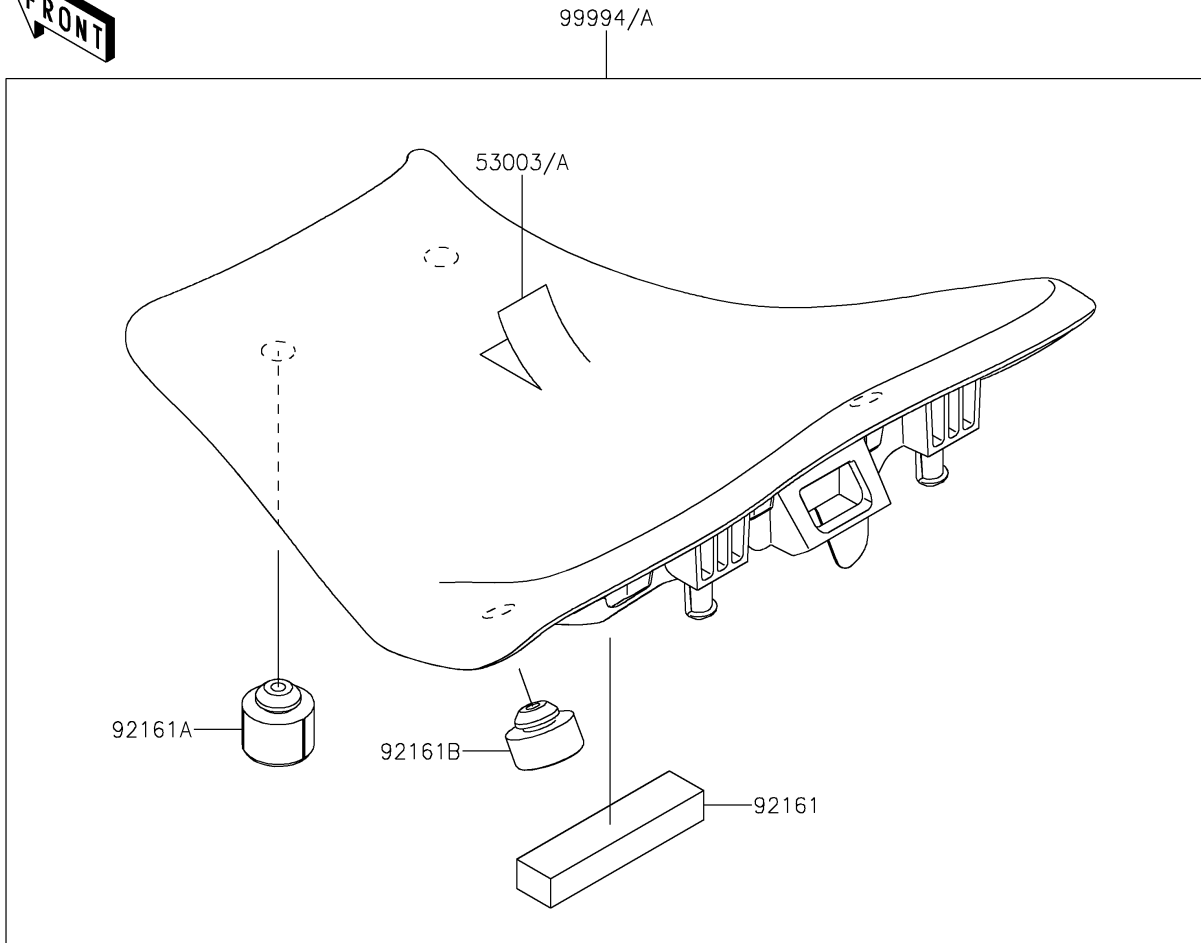

# 2020 Z900 ABS PARTS DIAGRAM

Accessory(Seat)

F2910F

## 2020 Z900 ABS PARTS LIST

### Accessory(Seat)

ITEM NAME	PART NUMBER	QUANTITY
LEATHER,FR SEAT,BLACK (Ref # 53003)	53003-0432-MA	1
LEATHER,FR SEAT,BLACK (Ref # 53003A)	53003-0495-MA	1
LEATHER,RR SEAT,BLACK (Ref # 53003B)	53003-0510-MA	1
DAMPER,20X90X15 (Ref # 92161)	92161-1867	1
DAMPER,14X30X22 (Ref # 92161A)	92161-1969	2
DAMPER,14X30X14.5 (Ref # 92161B)	92161-1970	2
DAMPER (Ref # 92161C)	92161-2308	2
FR-LOW-SEAT (Ref # 99994)	99994-1347	1
FR-HIGH-SEAT (Ref # 99994A)	99994-1348	1
RR-HIGH-SEAT (Ref # 99994B)	99994-1489	1