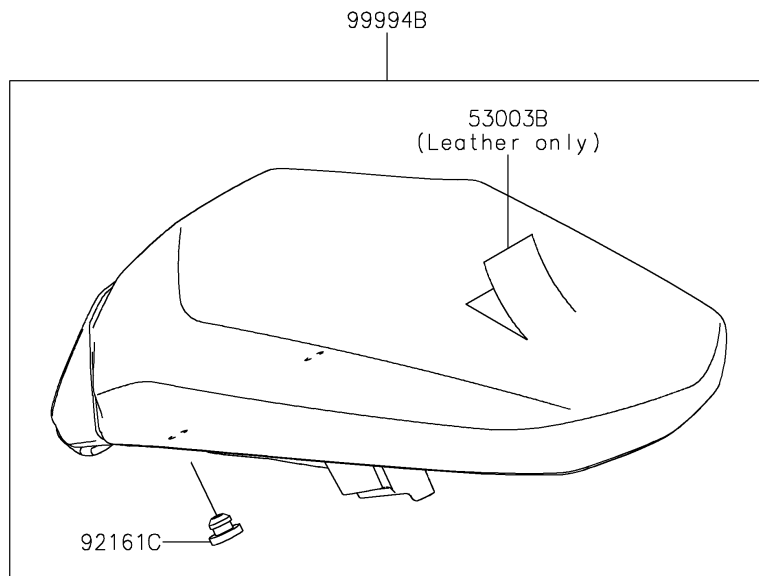

# 2020 Z900 ABS PARTS DIAGRAM

Accessory(Seat)

F2910F

## 2020 Z900 ABS PARTS LIST

### Accessory(Seat)

ITEM NAME	PART NUMBER	QUANTITY
LEATHER,FR SEAT,BLACK (Ref # 53003)	53003-0432-MA	1
LEATHER,FR SEAT,BLACK (Ref # 53003A)	53003-0495-MA	1
LEATHER,RR SEAT,BLACK (Ref # 53003B)	53003-0510-MA	1
DAMPER,20X90X15 (Ref # 92161)	92161-1867	1
DAMPER,14X30X22 (Ref # 92161A)	92161-1969	2
DAMPER,14X30X14.5 (Ref # 92161B)	92161-1970	2
DAMPER (Ref # 92161C)	92161-2308	2
FR-LOW-SEAT (Ref # 99994)	99994-1347	1
FR-HIGH-SEAT (Ref # 99994A)	99994-1348	1
RR-HIGH-SEAT (Ref # 99994B)	99994-1489	1