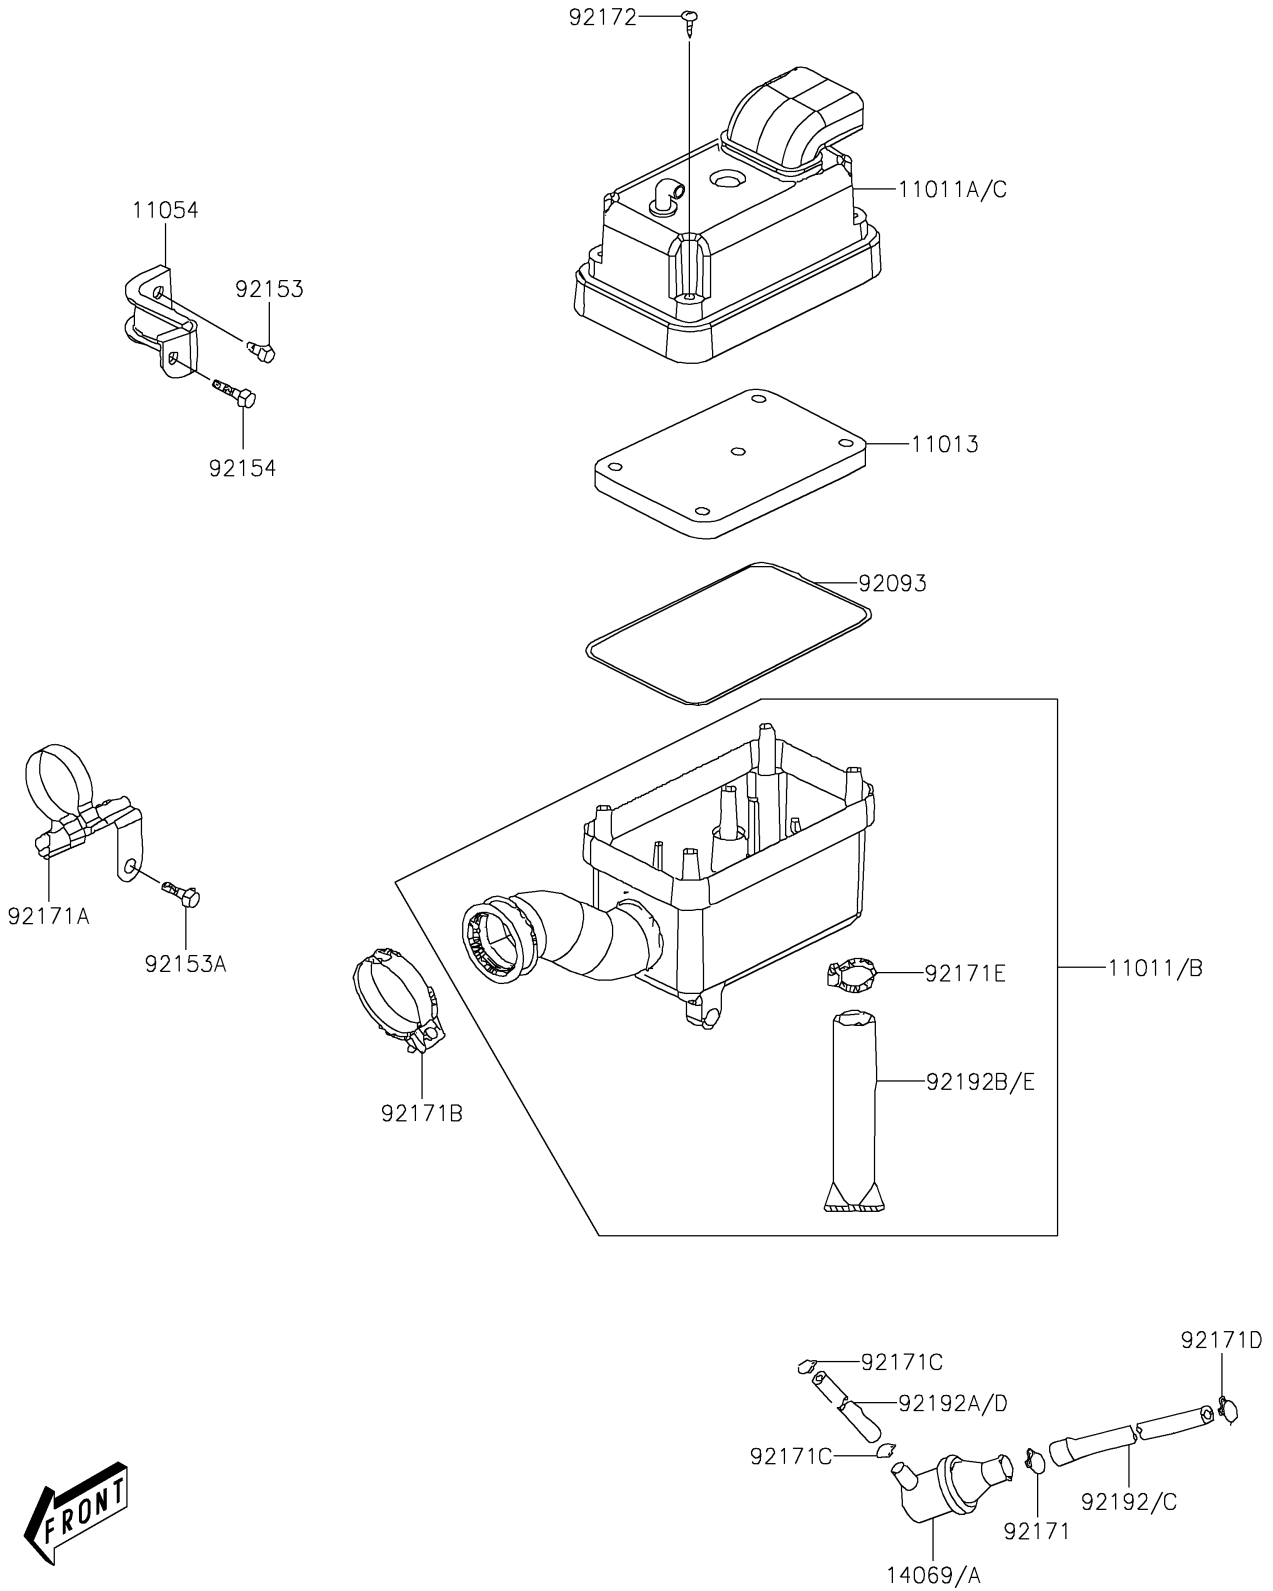

2021 KFX®50 PARTS DIAGRAM

Air Cleaner

E1130

2021 KFX® 50 PARTS LIST

Air Cleaner

ITEM NAME	PART NUMBER	QUANTITY
CASE-AIR FILTER,LWR (Ref # 11011)	11011-Y001	1
CASE-AIR FILTER,UPP (Ref # 11011A)	11011-Y002	1
CASE-AIR FILTER,LWR (Ref # 11011B)	11011-Y003	1
CASE-AIR FILTER,UPP (Ref # 11011C)	11011-Y004	1
ELEMENT-AIR FILTER (Ref # 11013)	11013-Y001	1
BRACKET (Ref # 11054)	11054-Y002	1
BREATHER (Ref # 14069)	14069-Y001	1
BREATHER (Ref # 14069A)	14069-Y002	1
SEAL,AIR FILTER (Ref # 92093)	92093-Y002	1
BOLT,FLANGE,6X12 (Ref # 92153)	92153-Y023	1
BOLT,FLANGE,6X22 (Ref # 92153A)	92153-Y026	1
BOLT,FLANGE,6X25 (Ref # 92154)	92154-Y130	1
CLAMP (Ref # 92171)	92171-Y003	1
CLAMP (Ref # 92171A)	92171-Y007	1
CLAMP (Ref # 92171B)	92171-Y008	1
CLAMP (Ref # 92171C)	92171-Y012	2
CLAMP (Ref # 92171D)	92171-Y014	1
CLAMP (Ref # 92171E)	92171-Y015	1
SCREW,5X20 (Ref # 92172)	92172-Y018	5
TUBE (Ref # 92192)	92192-Y001	1
TUBE (Ref # 92192A)	92192-Y002	1
TUBE,DRAIN (Ref # 92192B)	92192-Y004	1
TUBE (Ref # 92192C)	92192-Y025	1
TUBE (Ref # 92192D)	92192-Y026	1
TUBE,DRAIN (Ref # 92192E)	92192-Y027	1