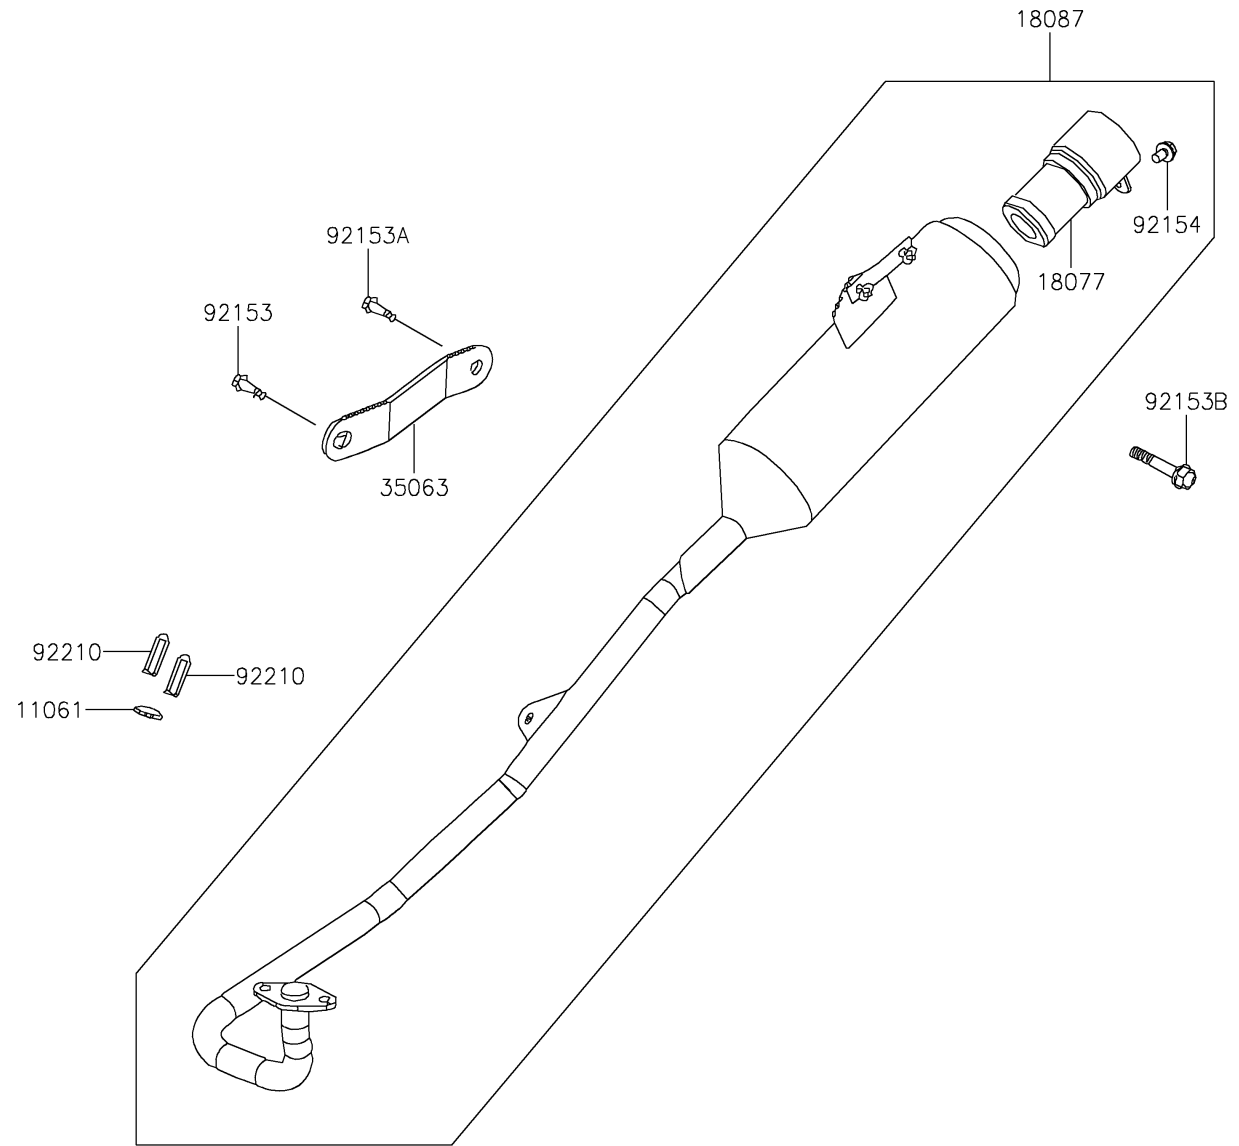

2021 KFX® 50 PARTS DIAGRAM

Muffler(s)

E1140

2021 KFX® 50 PARTS LIST

Muffler(s)

ITEM NAME	PART NUMBER	QUANTITY
GASKET,EXHAUST (Ref # 11061)	11061-Y014	1
ARRESTER-SPARK (Ref # 18077)	18077-Y002	1
MUFFLER (Ref # 18087)	18087-Y003	1
STAY,MUFFLER (Ref # 35063)	35063-Y001	1
BOLT,8X28 (Ref # 92153)	92153-Y020	1
BOLT,FLANGE,8X16 (Ref # 92153A)	92153-Y032	1
BOLT,FLANGE,8X38 (Ref # 92153B)	92153-Y070	1
BOLT,FLANGE,6X10 (Ref # 92154)	92154-Y013	1
NUT,CAP,6MM (Ref # 92210)	92210-Y007	2