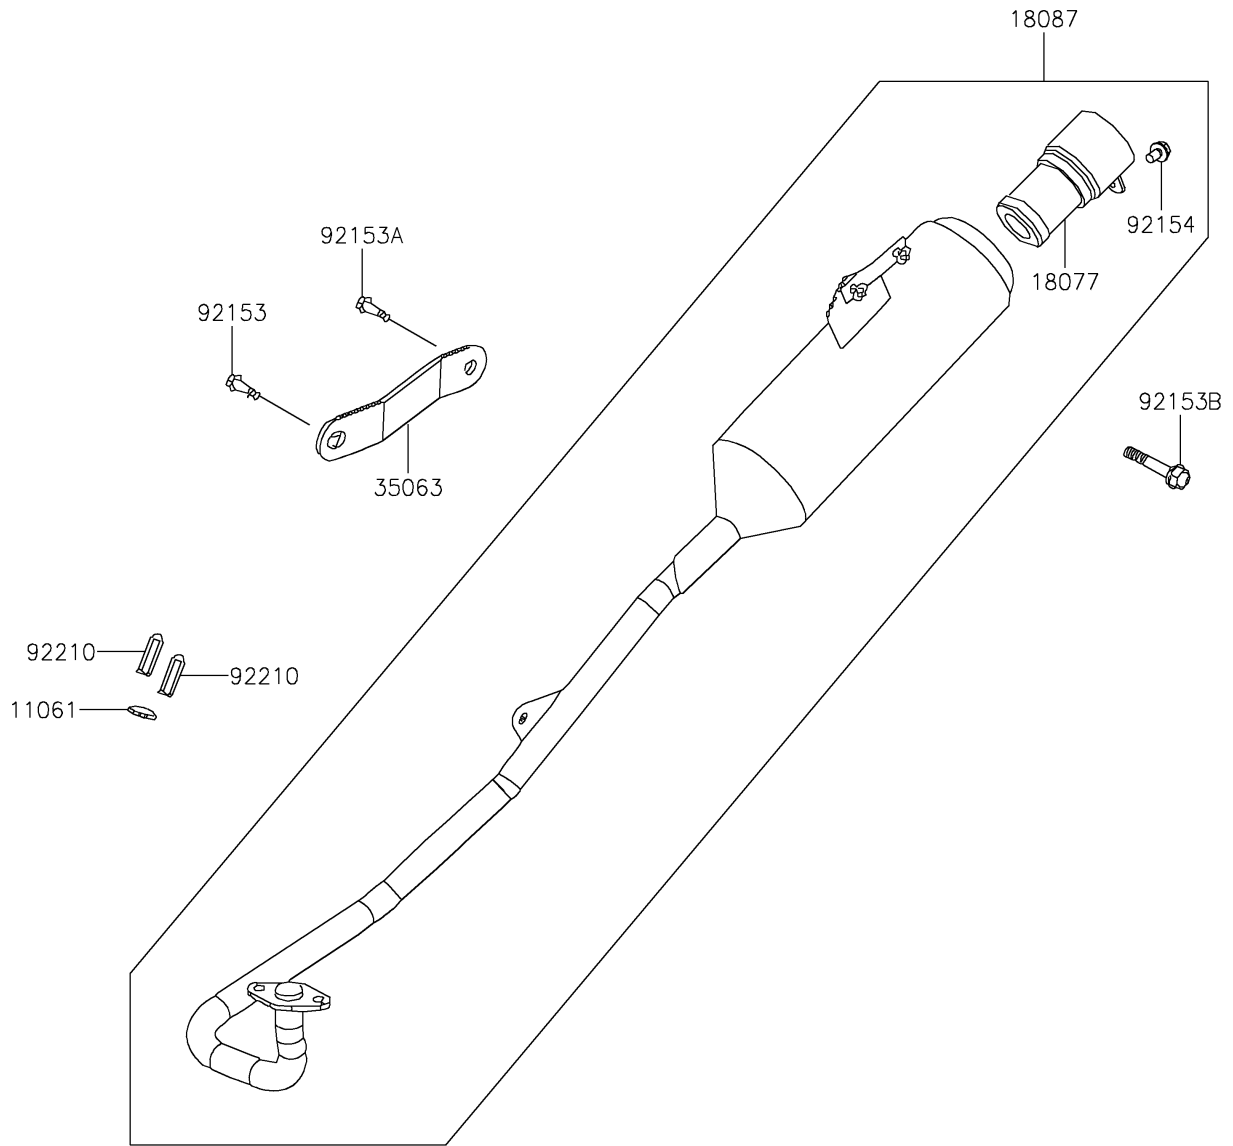

2022 KFX® 50 PARTS DIAGRAM

Muffler(s)

E1140

2022 KFX[®] 50 PARTS LIST

Muffler(s)

ITEM NAME	PART NUMBER	QUANTITY
GASKET,EXHAUST (Ref # 11061)	11061-Y014	1
ARRESTER-SPARK (Ref # 18077)	18077-Y002	1
MUFFLER (Ref # 18087)	18087-Y003	1
STAY,MUFFLER (Ref # 35063)	35063-Y001	1
BOLT,8X28 (Ref # 92153)	92153-Y020	1
BOLT,FLANGE,8X16 (Ref # 92153A)	92153-Y032	1
BOLT,FLANGE,8X38 (Ref # 92153B)	92153-Y070	1
BOLT,FLANGE,6X10 (Ref # 92154)	92154-Y013	1
NUT,CAP,6MM (Ref # 92210)	92210-Y007	2