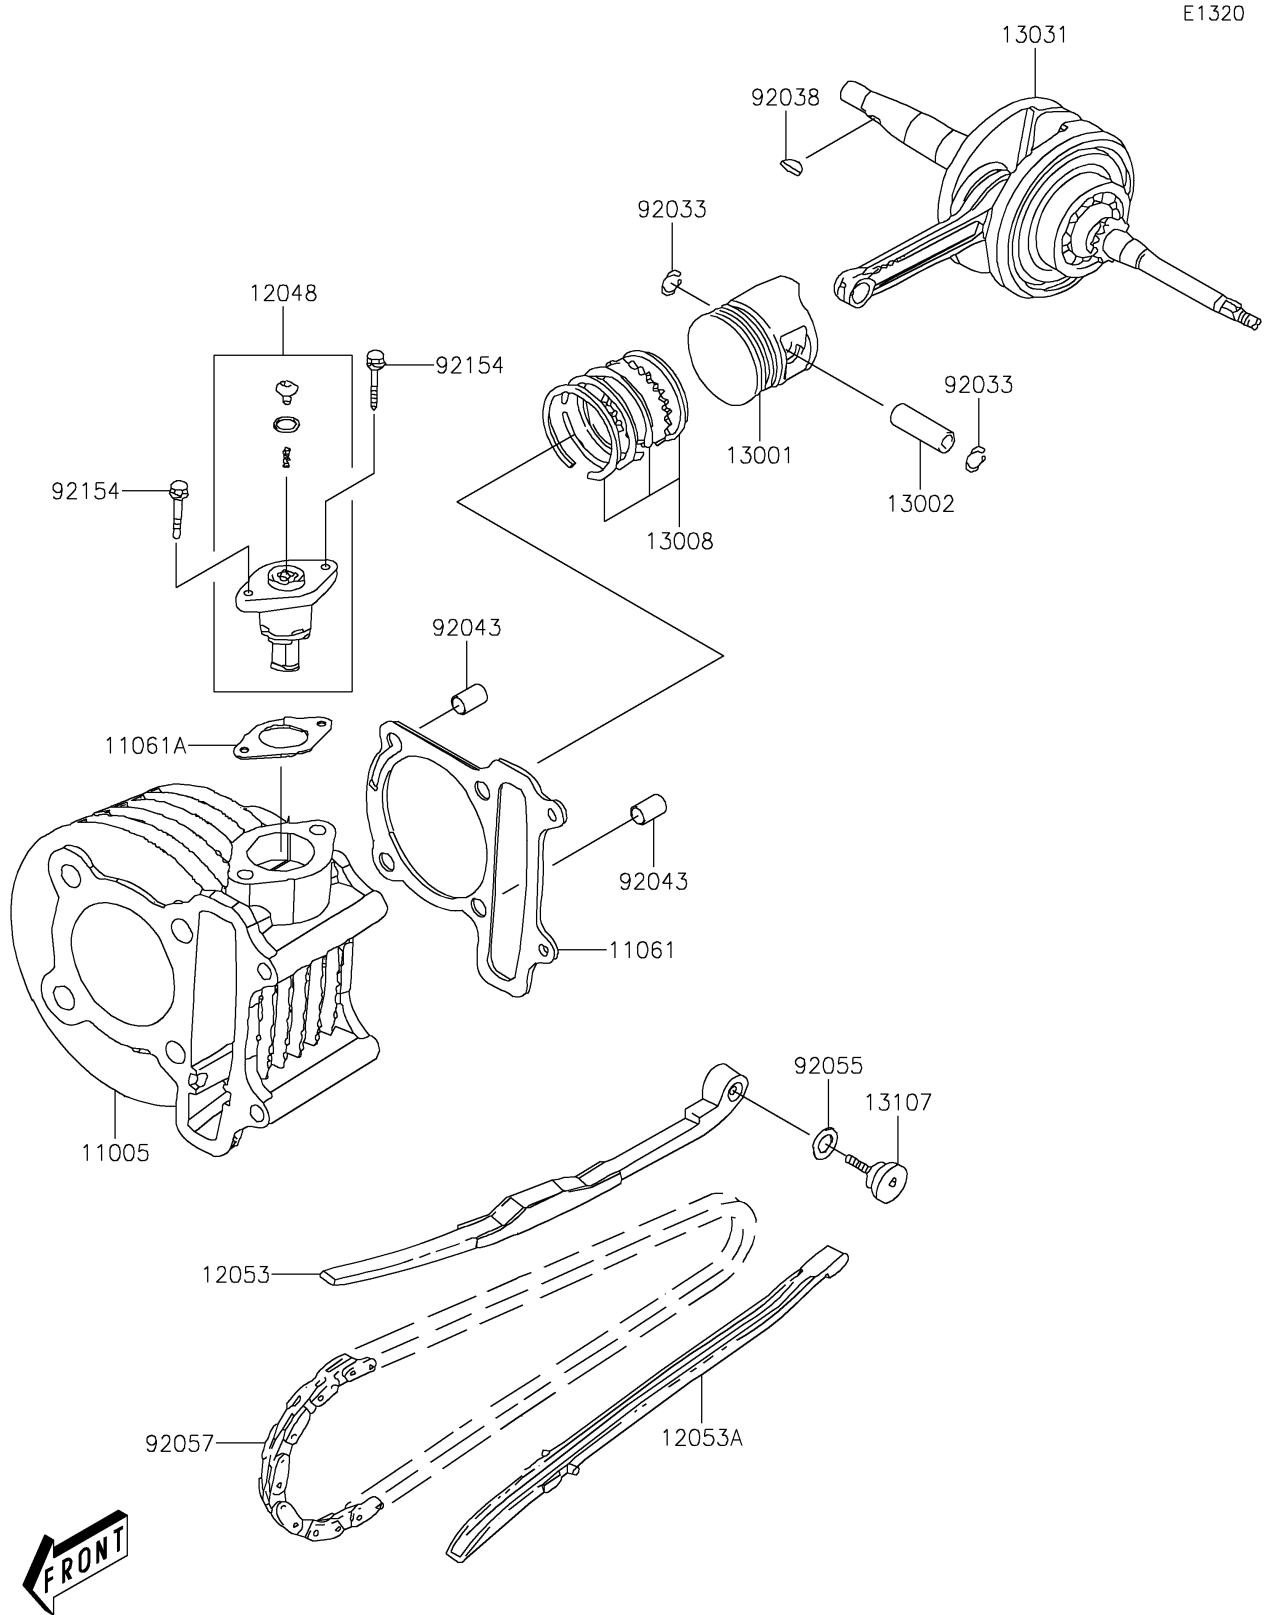

2022 KFX® 50 PARTS DIAGRAM

Crankshaft/Piston(s)

2022 KFX® 50 PARTS LIST

Crankshaft/Piston(s)

ITEM NAME	PART NUMBER	QUANTITY
CYLINDER-ENGINE (Ref # 11005)	11005-Y001	1
GASKET,CYLINDER BASE (Ref # 11061)	11061-Y008	1
GASKET (Ref # 11061A)	11061-Y013	1
TENSIONER-ASSY (Ref # 12048)	12048-Y002	1
GUIDE-CHAIN,TENSIONER (Ref # 12053)	12053-Y001	1
GUIDE-CHAIN (Ref # 12053A)	12053-Y003	1
PISTON-ENGINE (Ref # 13001)	13001-Y002	1
PIN-PISTON (Ref # 13002)	13002-Y002	1
RING-SET-PISTON (Ref # 13008)	13008-Y002	1
CRANKSHAFT-COMP (Ref # 13031)	13031-Y002	1
SHAFT,CHAIN GUIDE (Ref # 13107)	13107-Y001	1
RING-SNAP (Ref # 92033)	92033-Y001	2
KEY,WOODRUFF (Ref # 92038)	92038-Y001	1
PIN,8X14 (Ref # 92043)	92043-Y006	2
RING-O,15.2X1.5 (Ref # 92055)	92055-Y003	1
CHAIN,CAMSHAFT (Ref # 92057)	92057-Y001	1
BOLT,FLANGE,6X18 (Ref # 92154)	92154-Y132	2