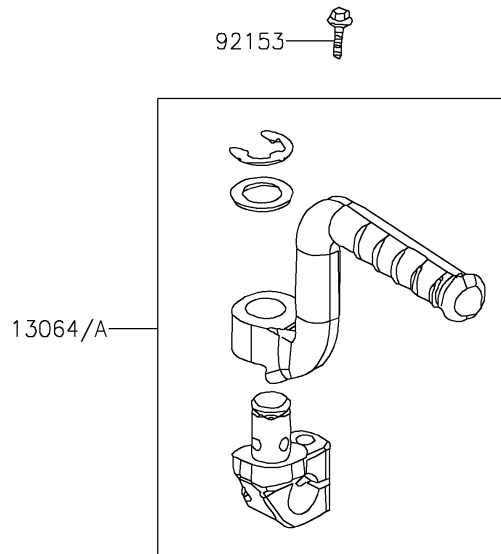

2021 KFX[®]50 PARTS DIAGRAM

Kickstarter Mechanism

E1340

2021 KFX® 50 PARTS LIST

Kickstarter Mechanism

ITEM NAME	PART NUMBER	QUANTITY
LEVER-ASSY-KICK,PEDAL (Ref # 13064)	13064-Y001	1
LEVER-ASSY-KICK,PEDAL (Ref # 13064A)	13064-Y003	1
BOLT,FLANGE,6X22 (Ref # 92153)	92153-Y026	1