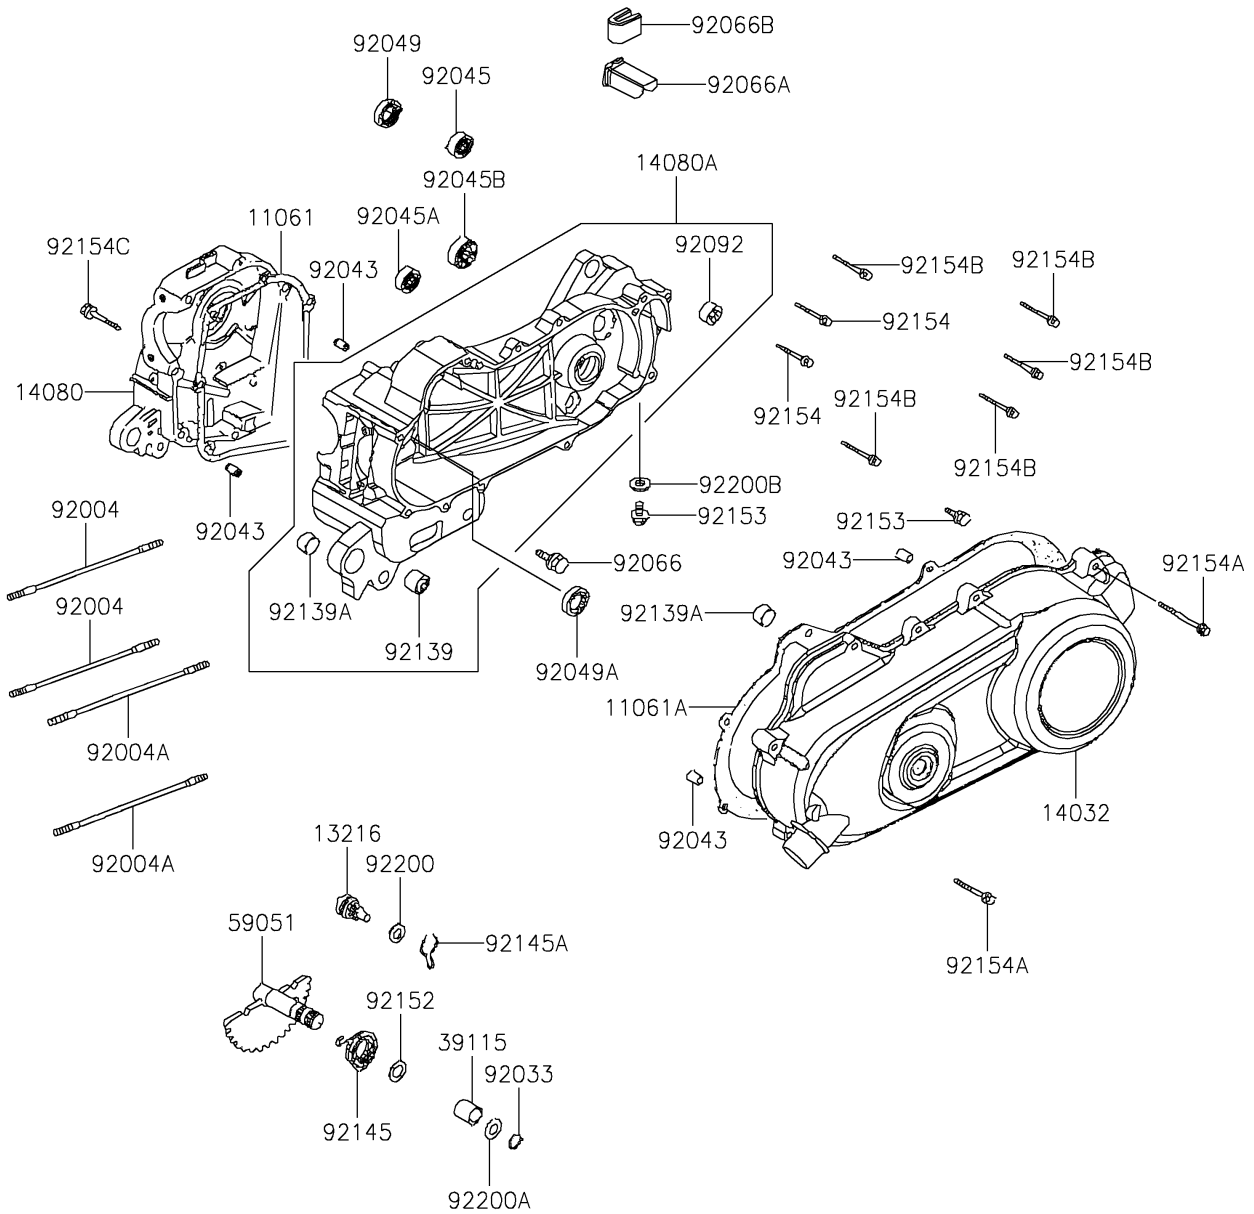

2021 KFX®50 PARTS DIAGRAM

Crankcase

E1411

2021 KFX® 50 PARTS LIST

Crankcase

ITEM NAME	PART NUMBER	QUANTITY
GASKET,CRANK CASE (Ref # 11061)	11061-Y002	1
GASKET,CLUTCH COVER (Ref # 11061A)	11061-Y006	1
GEAR-COMP,KICK DRIVEN (Ref # 13216)	13216-Y001	1
COVER-CLUTCH,BLACK (Ref # 14032)	14032-Y001-931	1
CRANKCASE,RH (Ref # 14080)	14080-Y002	1
CRANKCASE,LH (Ref # 14080A)	14080-Y004	1
SHAFT-IDLER,KICK (Ref # 39115)	39115-Y001	1
GEAR-SPUR,KICK STARTER (Ref # 59051)	59051-Y001	1
STUD,7X168 (Ref # 92004)	92004-Y001	2
STUD,7X176 (Ref # 92004A)	92004-Y003	2
RING-SNAP (Ref # 92033)	92033-Y012	1
PIN,8X14 (Ref # 92043)	92043-Y012	4
BEARING-BALL,6201 (Ref # 92045)	92045-Y002	1
BEARING-BALL,6203 (Ref # 92045A)	92045-Y003	1
BEARING-BALL,6203 (Ref # 92045B)	92045-Y006	1
SEAL-OIL,17X30X6 (Ref # 92049)	92049-Y006	1
SEAL-OIL,19.8X30X5 (Ref # 92049A)	92049-Y041	1
PLUG,DRAIN (Ref # 92066)	92066-Y003	1
PLUG (Ref # 92066A)	92066-Y004	1
PLUG (Ref # 92066B)	92066-Y006	1
BUSHING-RUBBER (Ref # 92092)	92092-Y002	1
BUSHING (Ref # 92139)	92139-Y001	1
BUSHING (Ref # 92139A)	92139-Y002	2
SPRING (Ref # 92145)	92145-Y001	1
SPRING,KICK DRIVEN GEAR (Ref # 92145A)	92145-Y011	1
COLLAR (Ref # 92152)	92152-Y006	1
BOLT,FLANGE,8X12 (Ref # 92153)	92153-Y031	2
BOLT,FLANGE,8X35 (Ref # 92154)	92154-Y021	2
BOLT,FLANGE,6X35 (Ref # 92154A)	92154-Y069	8

2021 KFX® 50 PARTS LIST

Crankcase

ITEM NAME	PART NUMBER	QUANTITY
BOLT,FLANGE,8X40 (Ref # 92154B)	92154-Y113	5
BOLT,FLANGE,6X45 (Ref # 92154C)	92154-Y135	1
WASHER,10MM (Ref # 92200)	92200-Y002	1
WASHER (Ref # 92200A)	92200-Y008	1
WASHER,8MM (Ref # 92200B)	92200-Y010	1