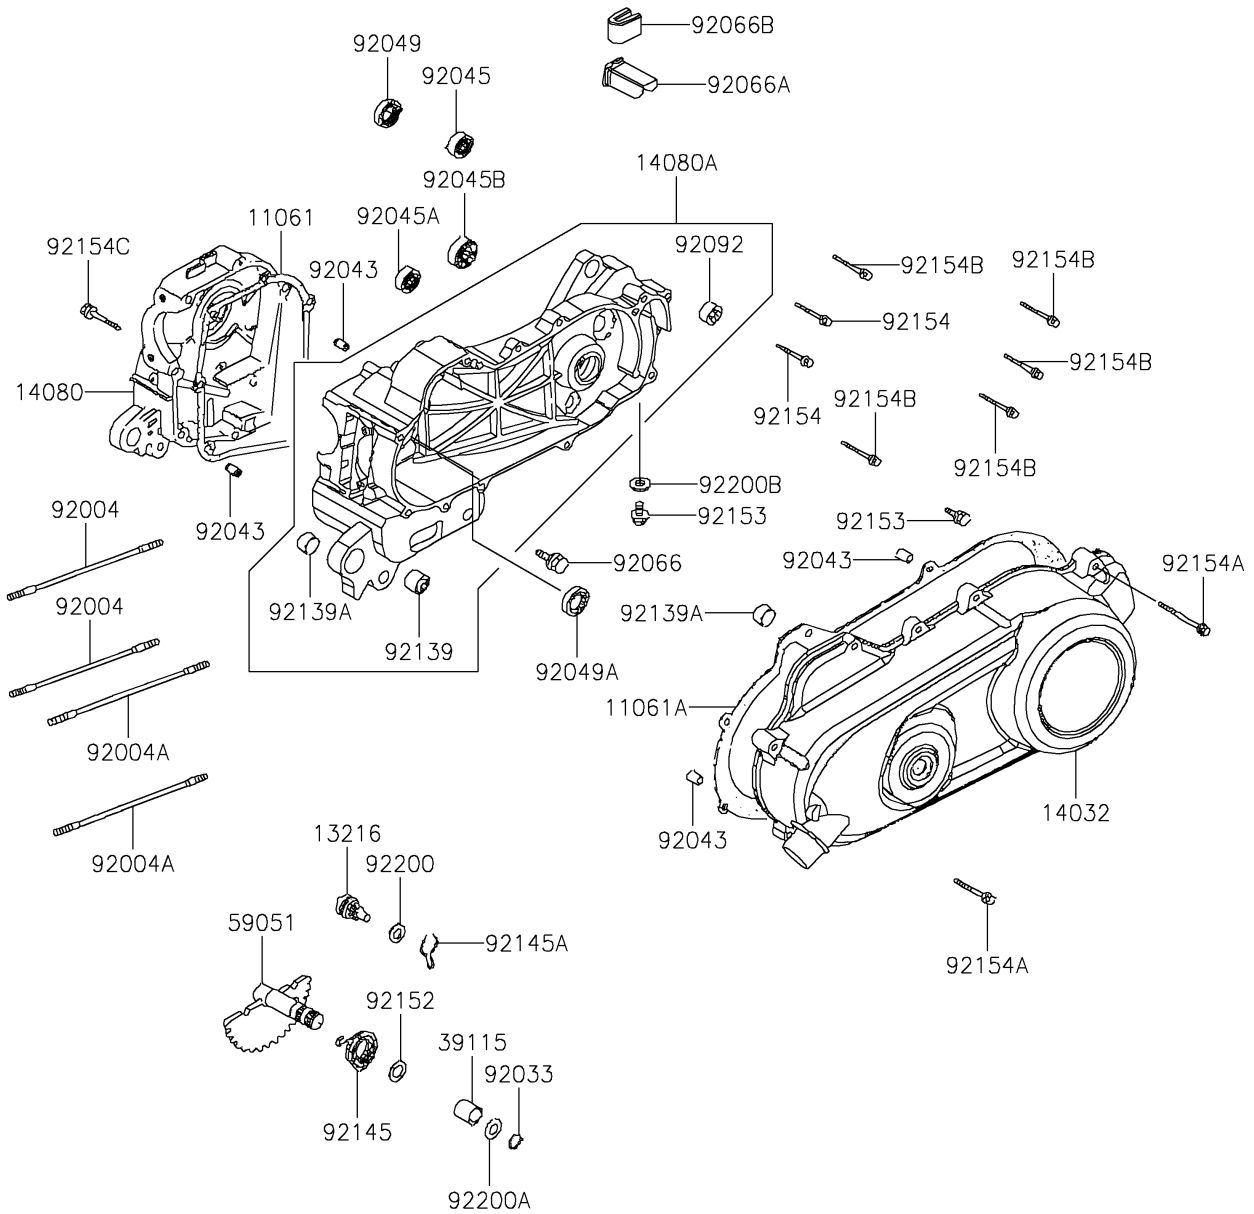

# 2022 KFX®50 PARTS DIAGRAM

## Crankcase

E1411

### Crankcase

ITEM NAME	PART NUMBER	QUANTITY
GASKET,CRANK CASE (Ref # 11061)	11061-Y002	1
GASKET,CLUTCH COVER (Ref # 11061A)	11061-Y006	1
GEAR-COMP,KICK DRIVEN (Ref # 13216)	13216-Y001	1
COVER-CLUTCH,BLACK (Ref # 14032)	14032-Y001-931	1
CRANKCASE,RH (Ref # 14080)	14080-Y002	1
CRANKCASE,LH (Ref # 14080A)	14080-Y004	1
SHAFT-IDLER,KICK (Ref # 39115)	39115-Y001	1
GEAR-SPUR,KICK STARTER (Ref # 59051)	59051-Y001	1
STUD,7X168 (Ref # 92004)	92004-Y001	2
STUD,7X176 (Ref # 92004A)	92004-Y003	2
RING-SNAP (Ref # 92033)	92033-Y012	1
PIN,8X14 (Ref # 92043)	92043-Y012	4
BEARING-BALL,6201 (Ref # 92045)	92045-Y002	1
BEARING-BALL,6203 (Ref # 92045A)	92045-Y003	1
BEARING-BALL,6203 (Ref # 92045B)	92045-Y006	1
SEAL-OIL,17X30X6 (Ref # 92049)	92049-Y006	1
SEAL-OIL,19.8X30X5 (Ref # 92049A)	92049-Y041	1
PLUG,DRAIN (Ref # 92066)	92066-Y003	1
PLUG (Ref # 92066A)	92066-Y004	1
PLUG (Ref # 92066B)	92066-Y006	1
BUSHING-RUBBER (Ref # 92092)	92092-Y002	1
BUSHING (Ref # 92139)	92139-Y001	1
BUSHING (Ref # 92139A)	92139-Y002	2
SPRING (Ref # 92145)	92145-Y001	1
SPRING,KICK DRIVEN GEAR (Ref # 92145A)	92145-Y011	1
COLLAR (Ref # 92152)	92152-Y006	1
BOLT,FLANGE,8X12 (Ref # 92153)	92153-Y031	2
BOLT,FLANGE,8X35 (Ref # 92154)	92154-Y021	2
BOLT,FLANGE,6X35 (Ref # 92154A)	92154-Y069	8

### Crankcase

ITEM NAME	PART NUMBER	QUANTITY
BOLT,FLANGE,8X40 (Ref # 92154B)	92154-Y113	5
BOLT,FLANGE,6X45 (Ref # 92154C)	92154-Y135	1
WASHER,10MM (Ref # 92200)	92200-Y002	1
WASHER (Ref # 92200A)	92200-Y008	1
WASHER,8MM (Ref # 92200B)	92200-Y010	1