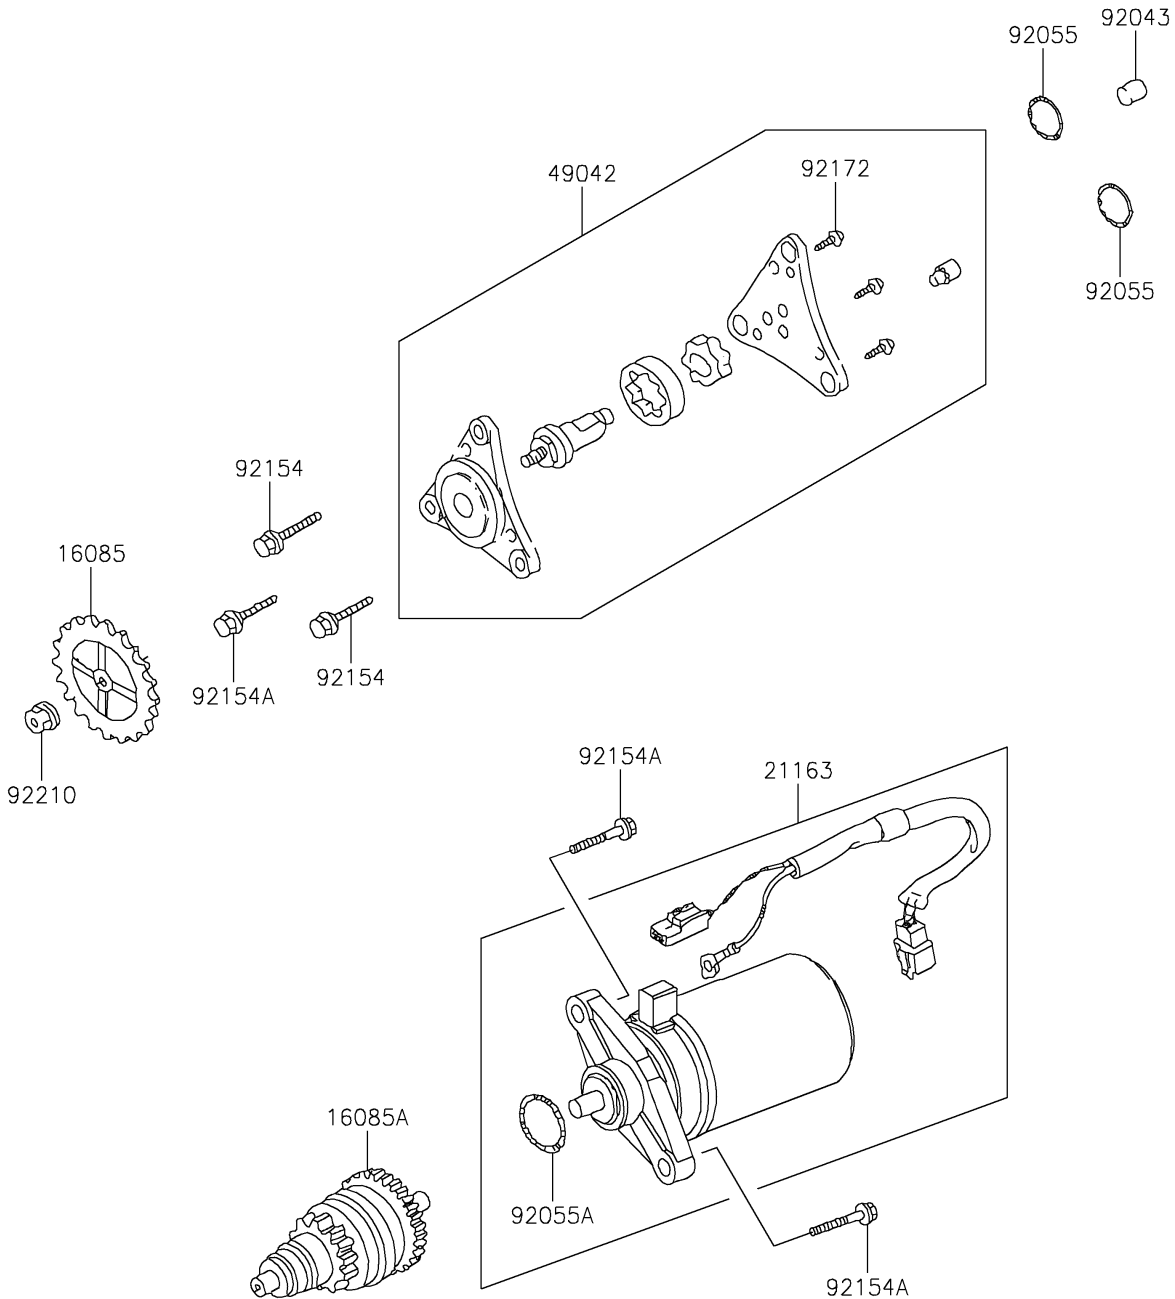

# 2021 KFX®50 PARTS DIAGRAM

Starter Motor

E1840

## 2021 KFX® 50 PARTS LIST

### Starter Motor

ITEM NAME	PART NUMBER	QUANTITY
GEAR,OIL PUMP (Ref # 16085)	16085-Y002	1
GEAR,STARTER (Ref # 16085A)	16085-Y007	1
STARTER-ELECTRIC (Ref # 21163)	21163-Y007	1
PUMP-OIL (Ref # 49042)	49042-Y002	1
PIN,8X12 (Ref # 92043)	92043-Y007	1
RING-O,9X1.6 (Ref # 92055)	92055-Y009	2
RING-O (Ref # 92055A)	92055-Y012	1
BOLT,6X20 (Ref # 92154)	92154-Y057	2
BOLT,FLANGE,6X25 (Ref # 92154A)	92154-Y066	3
SCREW,4X10 (Ref # 92172)	92172-Y071	3
NUT,6MM (Ref # 92210)	92210-Y026	1