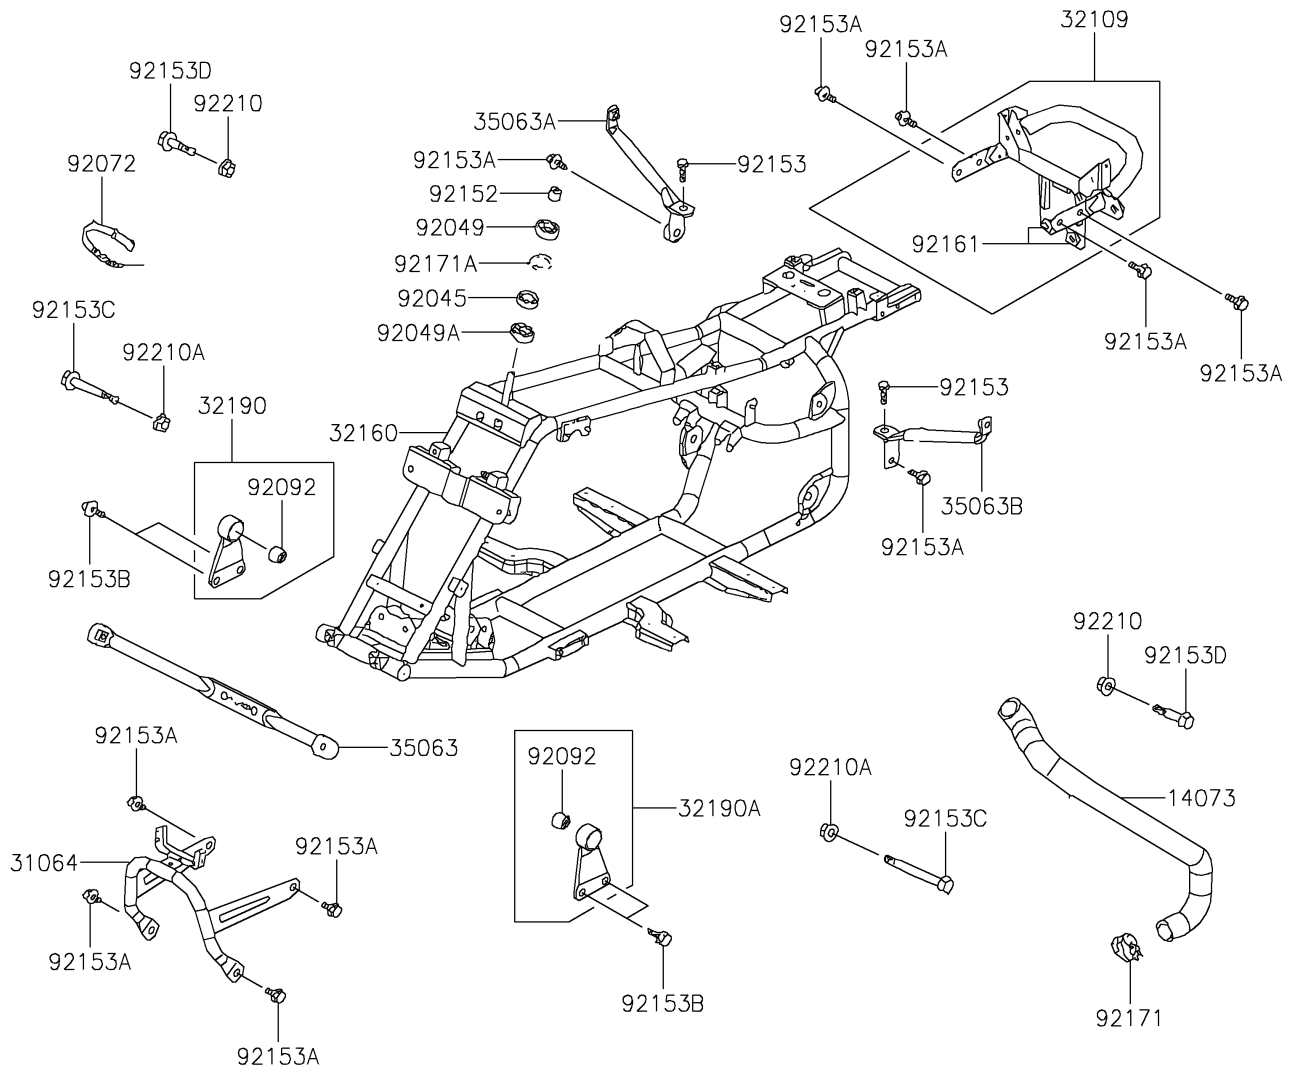

2022 KFX®50 PARTS DIAGRAM

Frame

F2120

2022 KFX® 50 PARTS LIST

Frame

ITEM NAME	PART NUMBER	QUANTITY
DUCT (Ref # 14073)	14073-Y002	1
PIPE-COMP,FRONT BUMPER,BLACK (Ref # 31064)	31064-Y002-935	1
GRIP-FRAME,RR (Ref # 32109)	32109-Y003	1
FRAME-COMP (Ref # 32160)	32160-Y002	1
BRACKET-ENGINE,RH (Ref # 32190)	32190-Y001	1
BRACKET-ENGINE,LH (Ref # 32190A)	32190-Y002	1
STAY,FR (Ref # 35063)	35063-Y002	1
STAY,REAR FENDER,RH (Ref # 35063A)	35063-Y004	1
STAY,REAR FENDER,LH (Ref # 35063B)	35063-Y005	1
BEARING-BALL,6002 (Ref # 92045)	92045-Y009	1
SEAL-OIL,18X32X7 (Ref # 92049)	92049-Y003	1
SEAL-OIL,22X35X7 (Ref # 92049A)	92049-Y005	1
BAND (Ref # 92072)	92072-Y003	1
BUSHING-RUBBER (Ref # 92092)	92092-Y001	2
COLLAR (Ref # 92152)	92152-Y009	1
BOLT,FLANGE,6X12 (Ref # 92153)	92153-Y023	2
BOLT,FLANGE,8X12 (Ref # 92153A)	92153-Y031	10
BOLT,FLANGE,8X16 (Ref # 92153B)	92153-Y032	4
BOLT,FLANGE,10X70 (Ref # 92153C)	92153-Y043	2
BOLT,FLANGE,8X40 (Ref # 92153D)	92153-Y069	2
DAMPER (Ref # 92161)	92161-Y006	2
CLAMP (Ref # 92171)	92171-Y004	1
CLAMP (Ref # 92171A)	92171-Y009	1
NUT,FLANGE,8MM (Ref # 92210)	92210-Y032	2
NUT,10MM (Ref # 92210A)	92210-Y034	2