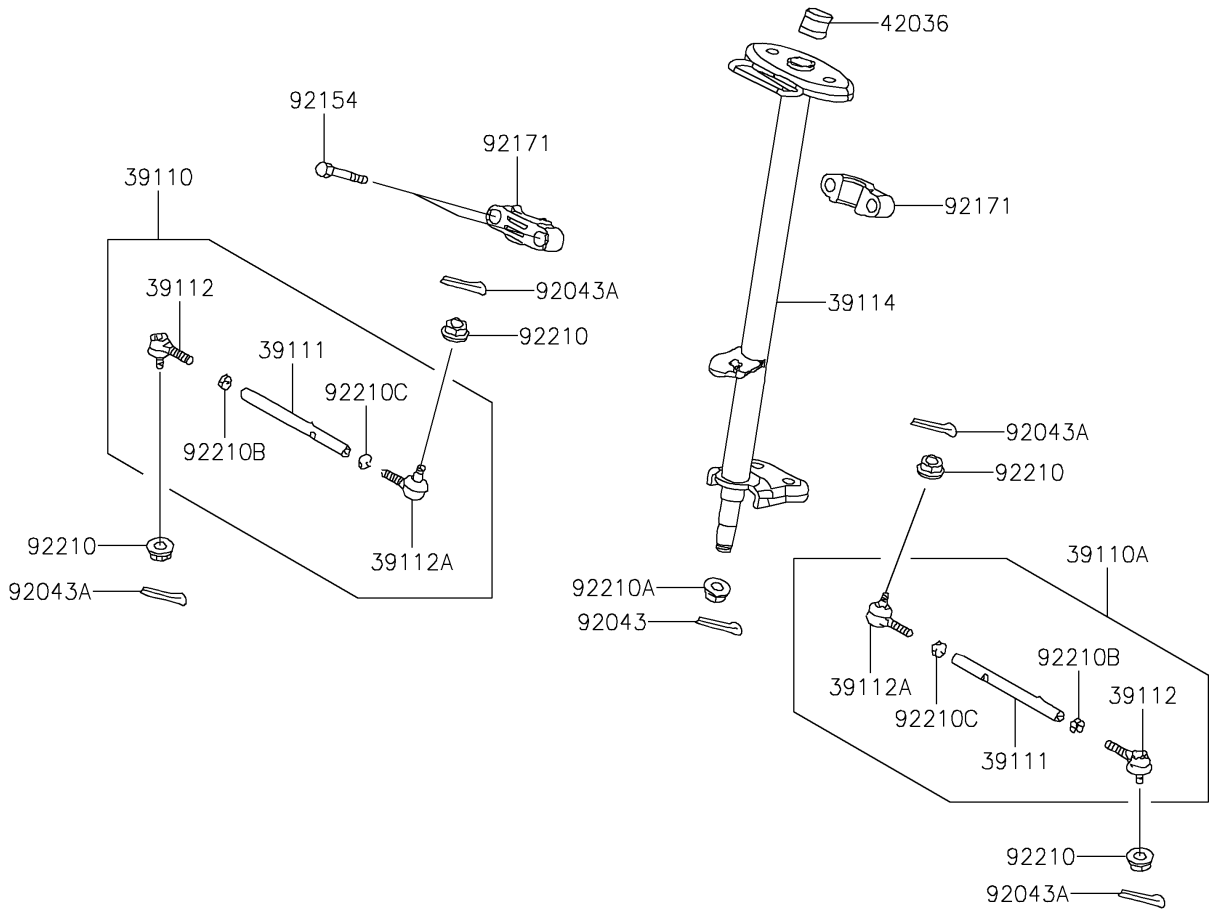

2021 KFX® 50 PARTS DIAGRAM

Steering Shaft

F2121

2021 KFX® 50 PARTS LIST

Steering Shaft

ITEM NAME	PART NUMBER	QUANTITY
ROD-ASSY-TIE,RH (Ref # 39110)	39110-Y003	1
ROD-ASSY-TIE,LH (Ref # 39110A)	39110-Y004	1
ROD-TIE (Ref # 39111)	39111-Y001	2
RODEND-TIE (Ref # 39112)	39112-Y003	2
RODEND-TIE (Ref # 39112A)	39112-Y004	2
SHAFT-COMP-STRG (Ref # 39114)	39114-Y001	1
SLEEVE (Ref # 42036)	42036-Y001	1
PIN,3X25 (Ref # 92043)	92043-Y009	1
PIN,2.5X20 (Ref # 92043A)	92043-Y010	4
BOLT,FLANGE,8X65 (Ref # 92154)	92154-Y120	2
CLAMP,STEERING SHAFT (Ref # 92171)	92171-Y006	2
NUT,10MM (Ref # 92210)	92210-Y010	4
NUT,14MM (Ref # 92210A)	92210-Y012	1
NUT,10MM (Ref # 92210B)	92210-Y021	2
NUT,10MM (Ref # 92210C)	92210-Y022	2