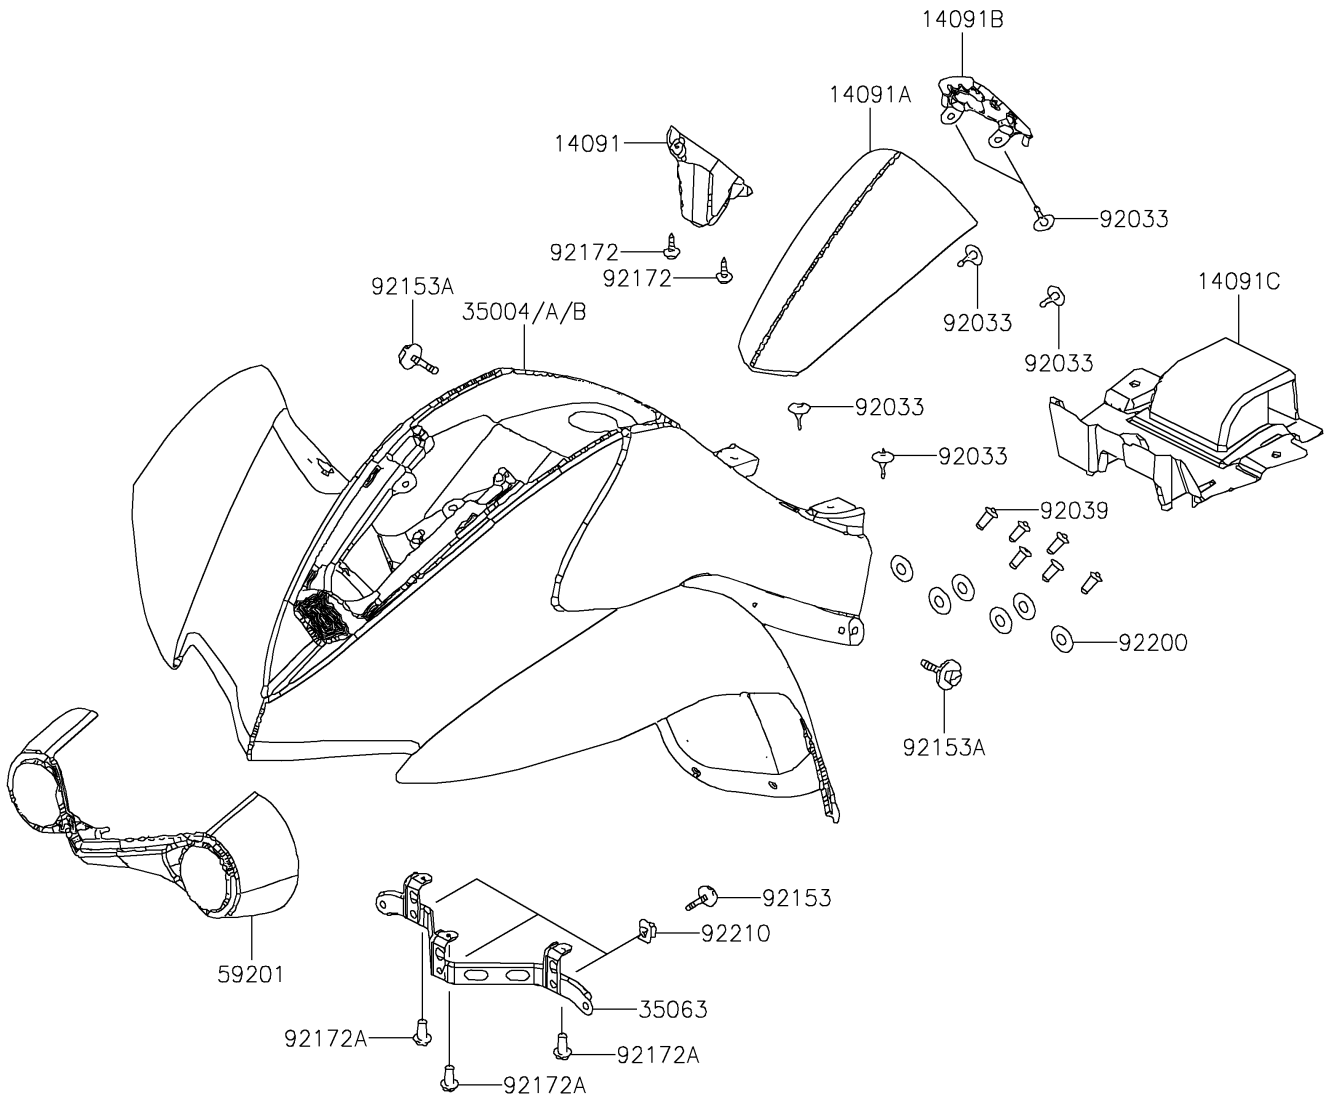

# 2021 KFX®50 PARTS DIAGRAM

Front Fender(s)

F2171

## 2021 KFX® 50 PARTS LIST

### Front Fender(s)

ITEM NAME	PART NUMBER	QUANTITY
COVER,MAIN SWITCH,BLACK (Ref # 14091)	14091-Y006-933	1
COVER,FRONT,B.WHITE (Ref # 14091A)	14091-Y007-932	1
COVER,CENTER,BLACK (Ref # 14091B)	14091-Y008-933	1
COVER,INNER,BLACK (Ref # 14091C)	14091-Y013-933	1
FENDER-FRONT,GREEN (Ref # 35004)	35004-Y001-930	1
FENDER-FRONT,V.BLUE (Ref # 35004B)	35004-Y001-948	1
STAY,FRONT FENDER (Ref # 35063)	35063-Y003	1
BUMPER,FRONT,BLACK (Ref # 59201)	59201-Y001-933	1
RIVET (Ref # 92033)	92033-Y010	6
RIVET,3.2X9.8 (Ref # 92039)	92039-Y001	6
BOLT,5X16 (Ref # 92153)	92153-Y013	3
BOLT,6X16 (Ref # 92153A)	92153-Y018	4
SCREW,4X12 (Ref # 92172)	92172-Y019	2
SCREW,TAPPING,5X16 (Ref # 92172A)	92172-Y020	3
WASHER,3MM (Ref # 92200)	92200-Y017	6
NUT,5MM (Ref # 92210)	92210-Y016	3