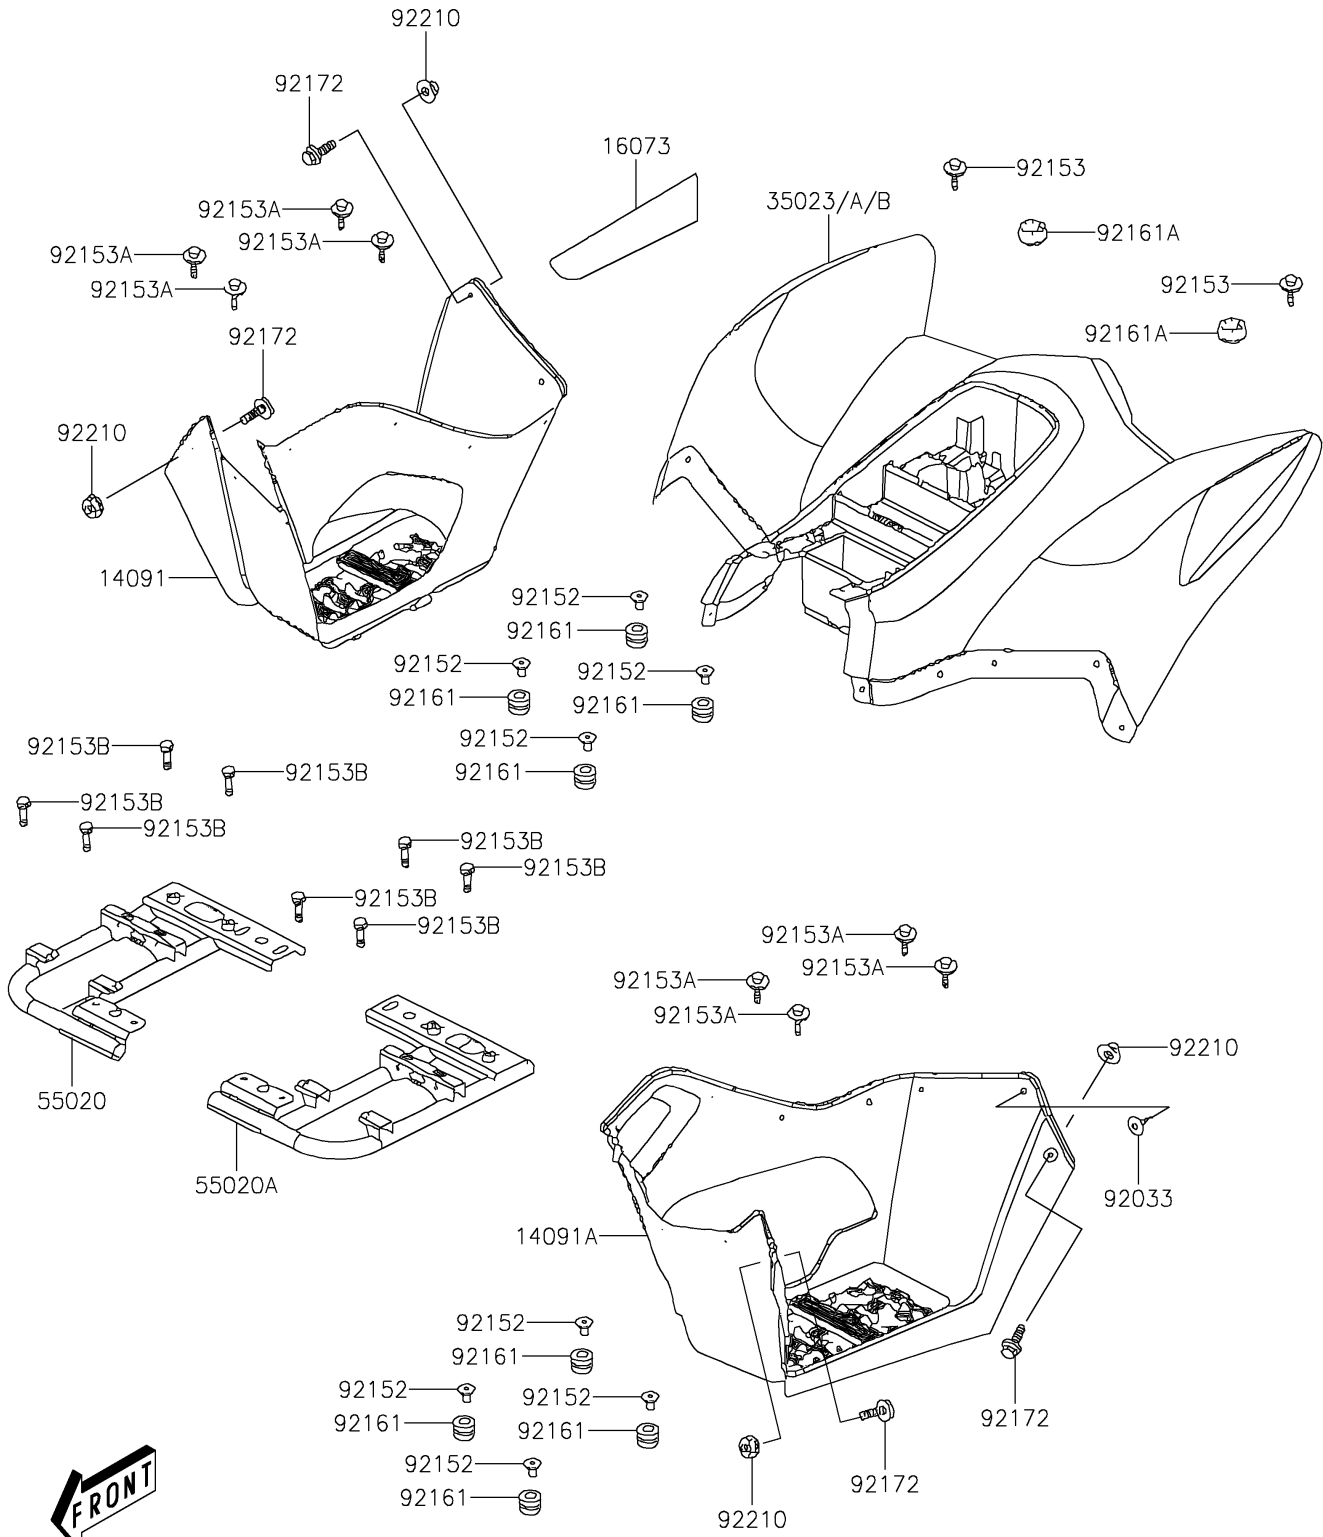

2021 KFX®50 PARTS DIAGRAM

Rear Fender(s)

F2172

2021 KFX® 50 PARTS LIST

Rear Fender(s)

ITEM NAME	PART NUMBER	QUANTITY
COVER,SIDE,RH,BLACK (Ref # 14091)	14091-Y009-933	1
COVER,SIDE,LH,BLACK (Ref # 14091A)	14091-Y010-933	1
INSULATOR (Ref # 16073)	16073-Y003	1
FENDER-REAR,GREEN (Ref # 35023)	35023-Y001-930	1
FENDER-REAR,V.BLUE (Ref # 35023B)	35023-Y001-948	1
GUARD,SIDE,RH (Ref # 55020)	55020-Y002	1
GUARD,SIDE,LH (Ref # 55020A)	55020-Y003	1
RIVET (Ref # 92033)	92033-Y010	16
COLLAR (Ref # 92152)	92152-Y014	8
BOLT,6X16 (Ref # 92153)	92153-Y018	5
BOLT,6X20 (Ref # 92153A)	92153-Y019	8
BOLT,FLANGE,8X16 (Ref # 92153B)	92153-Y032	8
DAMPER (Ref # 92161)	92161-Y003	8
DAMPER (Ref # 92161A)	92161-Y005	2
SCREW,6X16 (Ref # 92172)	92172-Y004	4
NUT (Ref # 92210)	92210-Y031	4