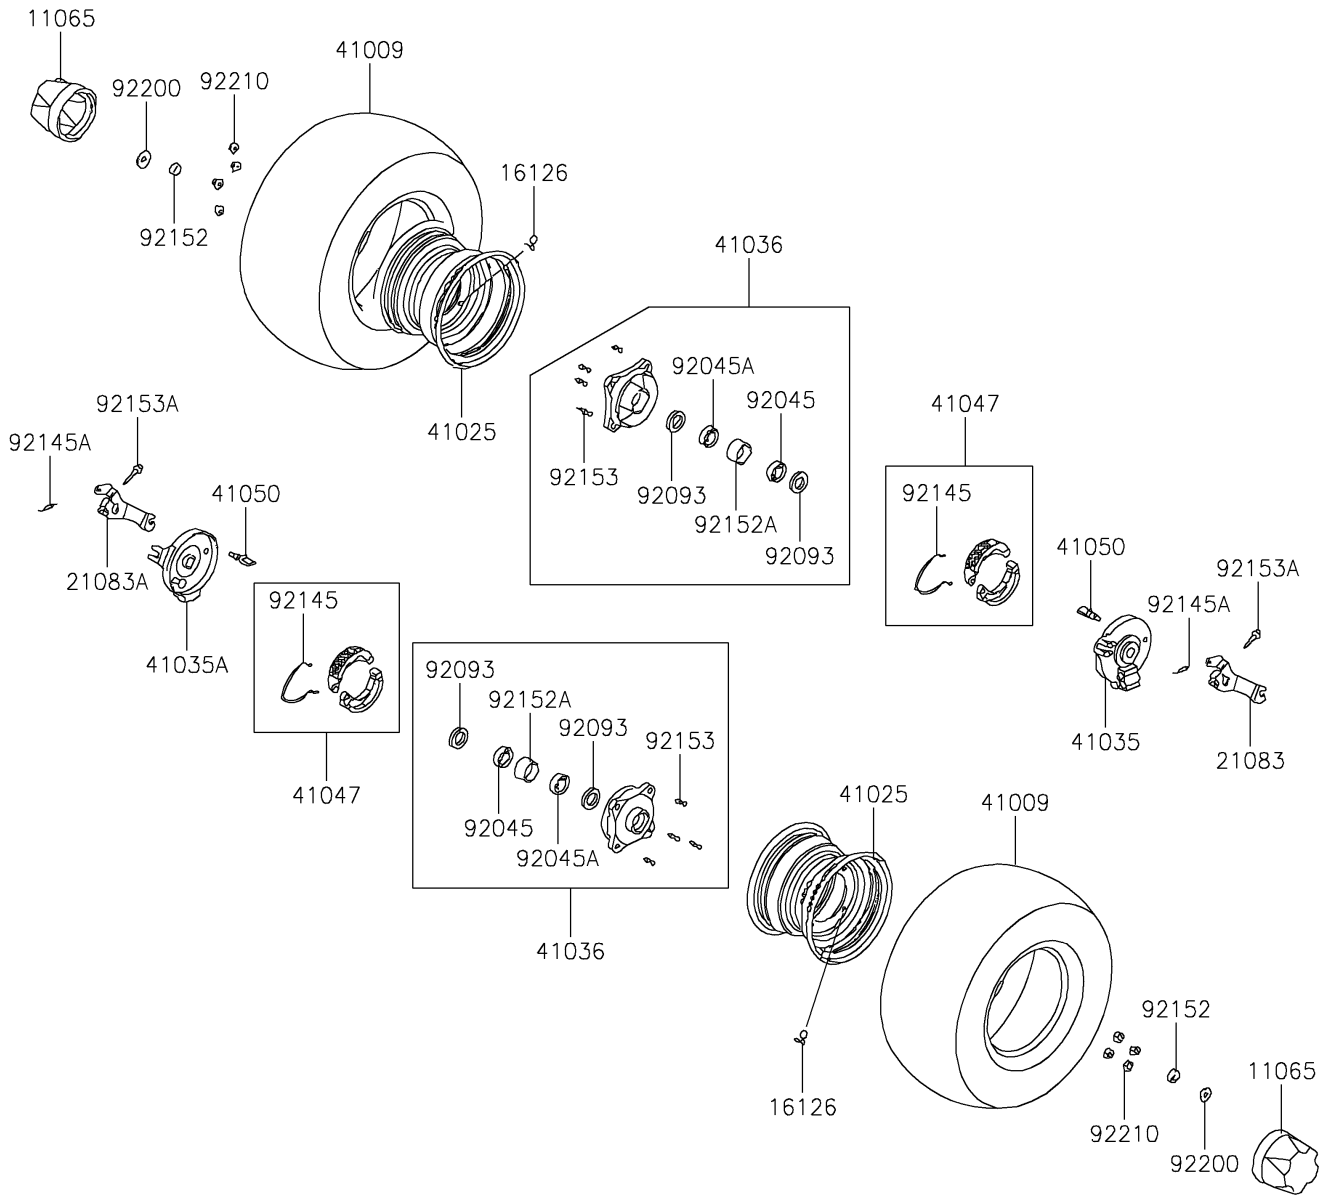

# 2021 KFX®50 PARTS DIAGRAM

## Front Hub

F2230

## 2021 KFX® 50 PARTS LIST

### Front Hub

ITEM NAME	PART NUMBER	QUANTITY
CAP,WHEEL (Ref # 11065)	11065-Y002	2
VALVE,RIM (Ref # 16126)	16126-Y001	2
ARM,BRAKE,RH (Ref # 21083)	21083-Y001	1
ARM,BRAKE,LH (Ref # 21083A)	21083-Y002	1
TIRE (Ref # 41009)	41009-Y002	2
RIM,BLACK (Ref # 41025)	41025-Y002-935	2
PANEL-ASSY-BRAKE,FR,RH,SILVER (Ref # 41035)	41035-Y001-934	1
PANEL-ASSY-BRAKE,FR,LH,SILVER (Ref # 41035A)	41035-Y002-934	1
HUB-ASSY,FR,BLACK (Ref # 41036)	41036-Y002-935	2
SHOE-ASSY-BRAKE,FR (Ref # 41047)	41047-Y001	2
CAM-BRAKE (Ref # 41050)	41050-Y001	2
BEARING-BALL,6002 (Ref # 92045)	92045-Y010	2
BEARING-BALL,6003 (Ref # 92045A)	92045-Y011	2
SEAL,22X35X7 (Ref # 92093)	92093-Y008	4
SPRING,BRAKE SHOE (Ref # 92145)	92145-Y013	2
SPRING,RETURN (Ref # 92145A)	92145-Y014	2
COLLAR (Ref # 92152)	92152-Y008	2
COLLAR (Ref # 92152A)	92152-Y009	2
BOLT,STUD,10X17 (Ref # 92153)	92153-Y017	8
BOLT,FLANGE,5X24 (Ref # 92153A)	92153-Y021	2
WASHER,12MM (Ref # 92200)	92200-Y011	2
NUT,10MM (Ref # 92210)	92210-Y010	8