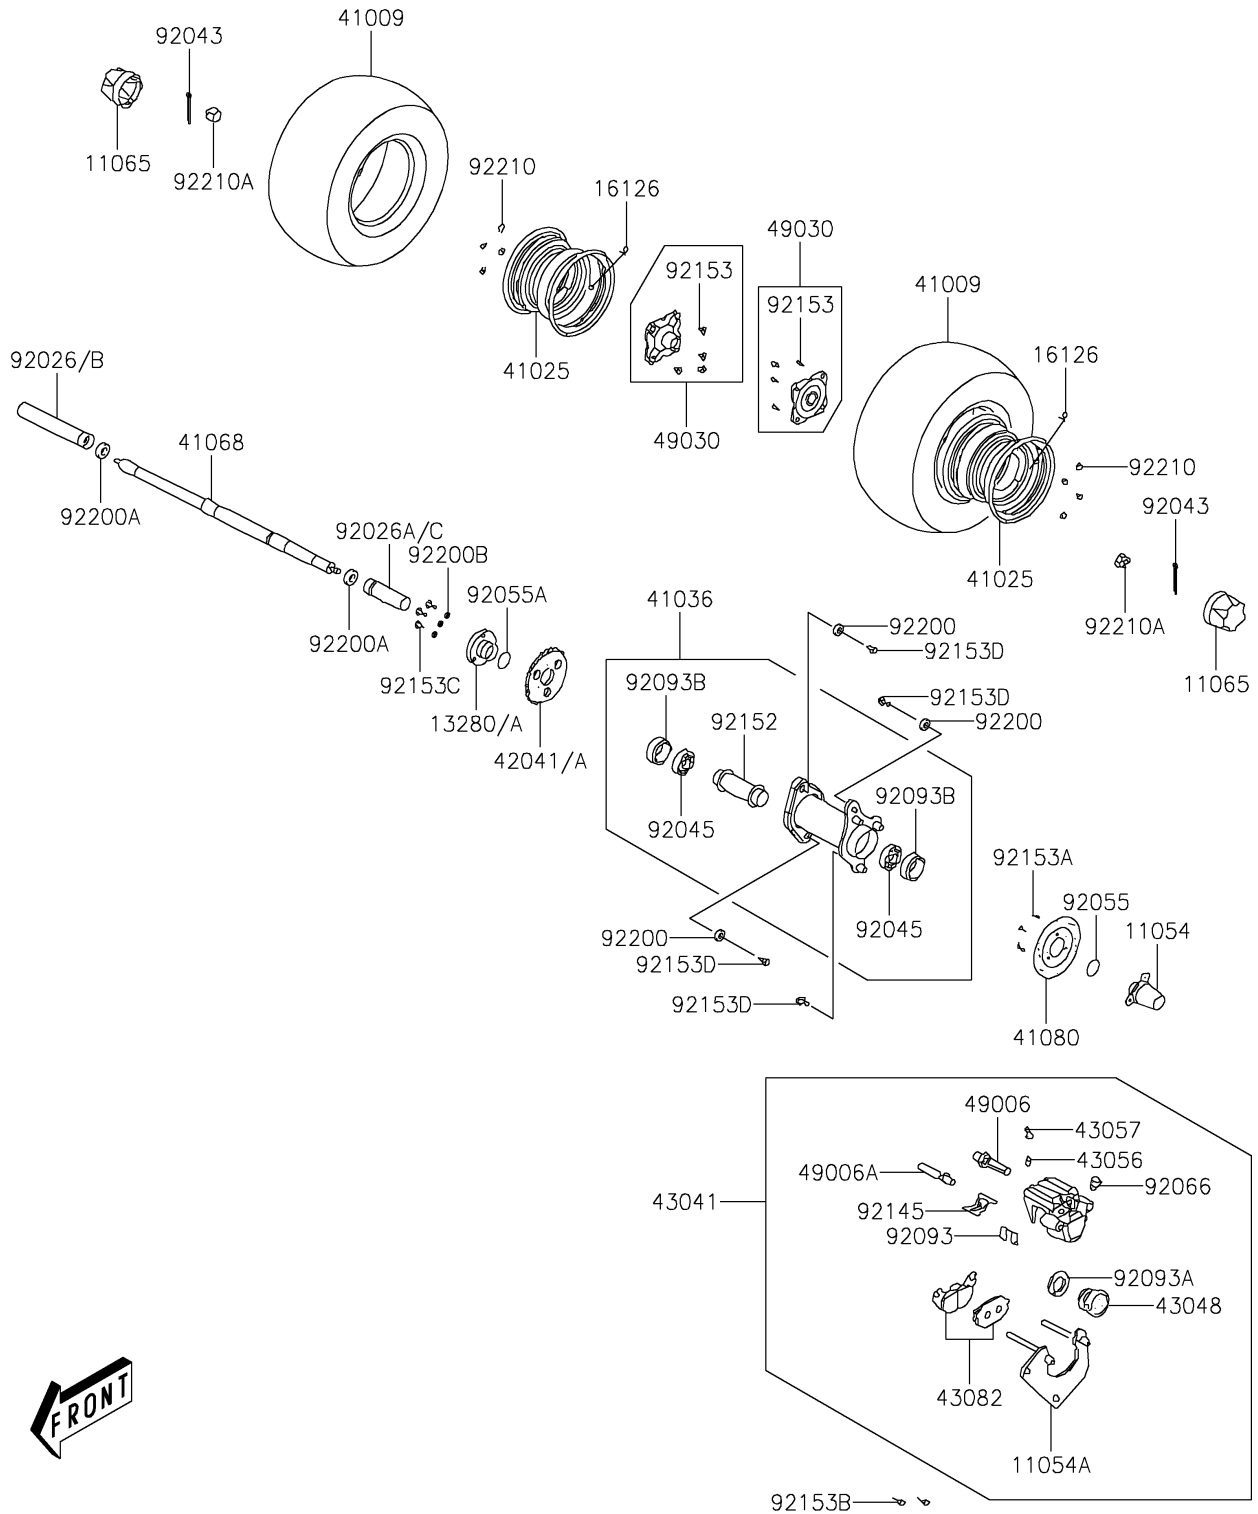

2021 KFX®50 PARTS DIAGRAM

Rear Hub

F2240

2021 KFX® 50 PARTS LIST

Rear Hub

ITEM NAME	PART NUMBER	QUANTITY
BRACKET,BRAKE DISK (Ref # 11054)	11054-Y005	1
BRACKET (Ref # 11054A)	11054-Y008	1
CAP,WHEEL (Ref # 11065)	11065-Y002	2
HOLDER,SPROCKET (Ref # 13280)	13280-Y004	1
HOLDER,SPROCKET (Ref # 13280A)	13280-Y010	1
VALVE,RIM (Ref # 16126)	16126-Y001	2
TIRE (Ref # 41009)	41009-Y002	2
RIM,BLACK (Ref # 41025)	41025-Y002-935	2
HUB-ASSY,RR,BLACK (Ref # 41036)	41036-Y001-935	1
AXLE,RR (Ref # 41068)	41068-Y001	1
DISC,RR (Ref # 41080)	41080-Y001	1
SPROCKET-HUB (Ref # 42041)	42041-Y001	1
SPROCKET-HUB (Ref # 42041A)	42041-Y002	1
CALIPER-ASSY,RR (Ref # 43041)	43041-Y001	1
PISTON-CALIPER (Ref # 43048)	43048-Y001	1
BREATHER-BRAKE (Ref # 43056)	43056-Y001	1
CAP-BREATHER (Ref # 43057)	43057-Y001	1
PAD-ASSY-BRAKE (Ref # 43082)	43082-Y001	1
BOOT (Ref # 49006)	49006-Y001	1
BOOT (Ref # 49006A)	49006-Y002	1
HUB,RR (Ref # 49030)	49030-Y001	2
SPACER,REAR AXLE,RH (Ref # 92026)	92026-Y005	1
SPACER,REAR AXLE,LH (Ref # 92026A)	92026-Y006	1
SPACER,REAR AXLE,RH (Ref # 92026B)	92026-Y008	1
SPACER,REAR AXLE,LH (Ref # 92026C)	92026-Y009	1
PIN,3X25 (Ref # 92043)	92043-Y011	2
BEARING-BALL,6006 (Ref # 92045)	92045-Y008	2
RING-O,30MM (Ref # 92055)	92055-Y015	1
RING-O,30MM (Ref # 92055A)	92055-Y066	1

2021 KFX® 50 PARTS LIST

Rear Hub

ITEM NAME	PART NUMBER	QUANTITY
PLUG (Ref # 92066)	92066-Y001	1
SEAL,DUST (Ref # 92093)	92093-Y005	1
SEAL,PISTON (Ref # 92093A)	92093-Y006	1
SEAL,DUST (Ref # 92093B)	92093-Y009	2
SPRING,PAD (Ref # 92145)	92145-Y012	1
COLLAR (Ref # 92152)	92152-Y007	1
BOLT (Ref # 92153)	92153-Y005	8
BOLT (Ref # 92153A)	92153-Y007	3
BOLT,FLANGE,8X28 (Ref # 92153B)	92153-Y012	2
BOLT,FLANGE,8X20 (Ref # 92153C)	92153-Y033	3
BOLT,FLANGE,12X28 (Ref # 92153D)	92153-Y044	4
WASHER,12.2X28X4 (Ref # 92200)	92200-Y012	3
WASHER,14MM (Ref # 92200A)	92200-Y014	2
WASHER,8MM (Ref # 92200B)	92200-Y048	3
NUT,10MM (Ref # 92210)	92210-Y010	8
NUT,14MM (Ref # 92210A)	92210-Y025	2