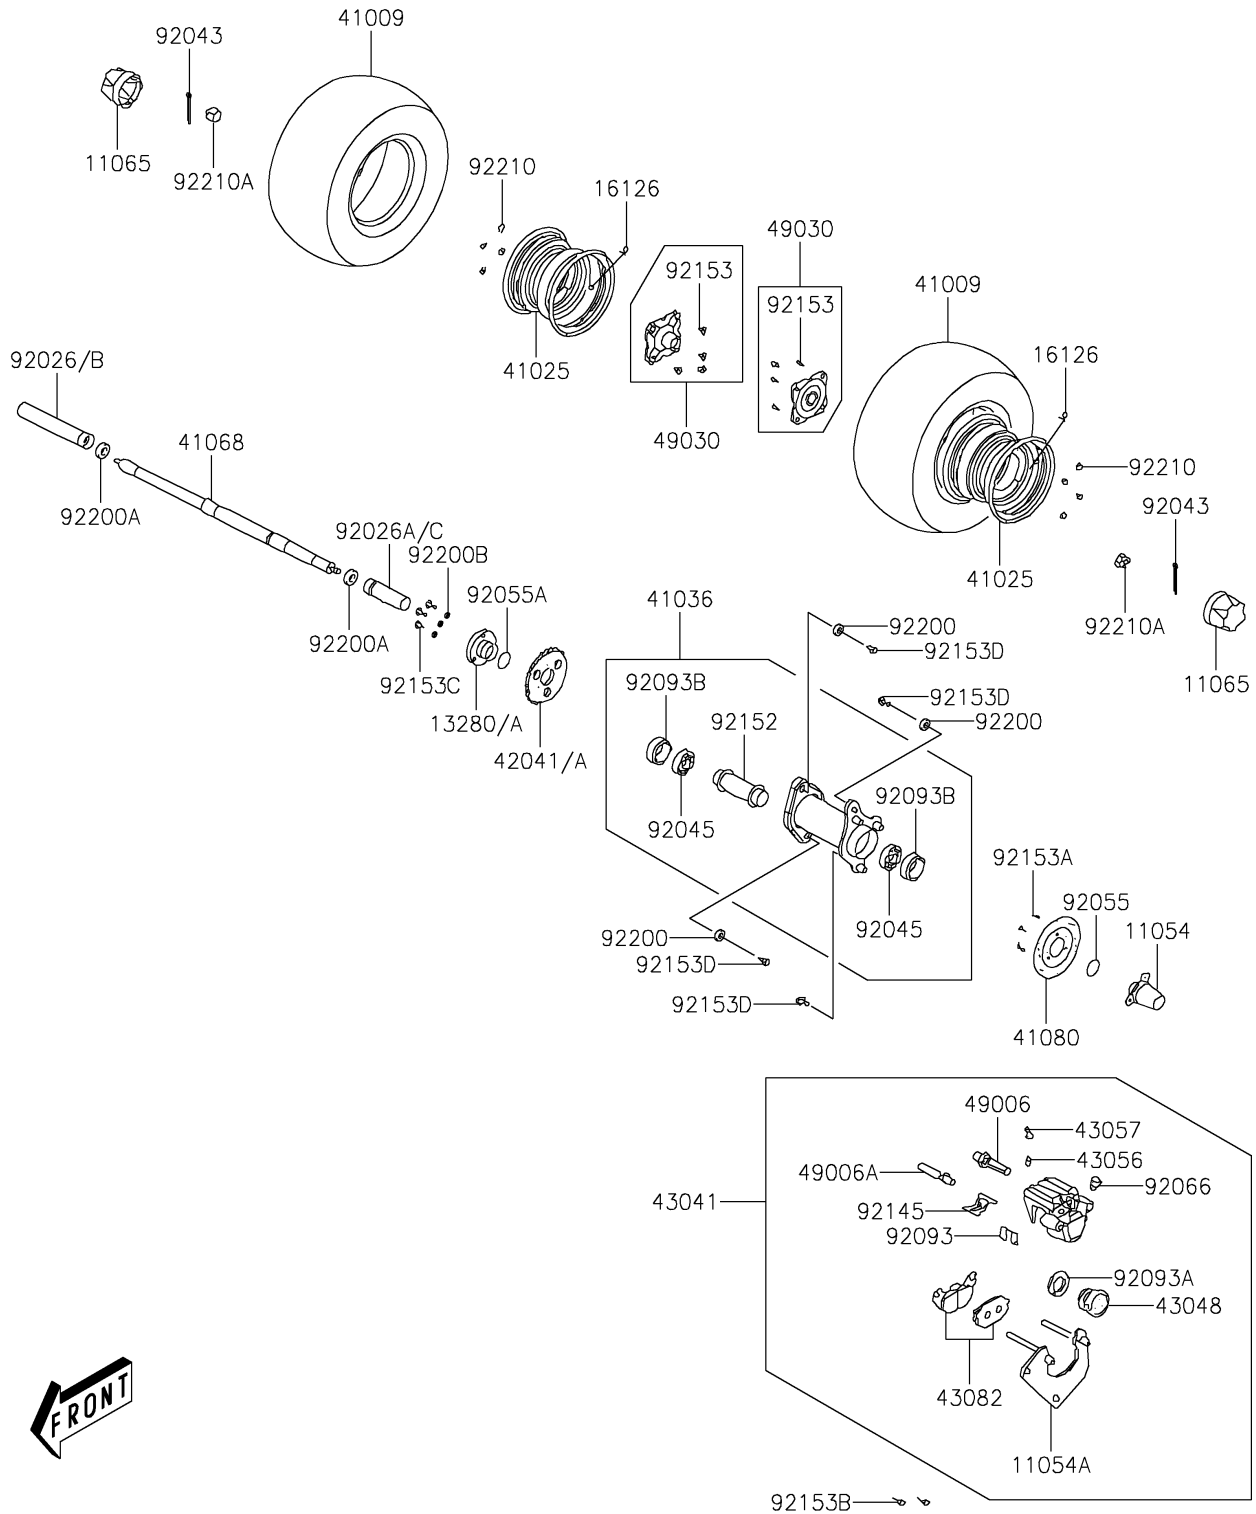

2021 KFX®50 PARTS DIAGRAM

Rear Hub

F2240

2021 KFX® 50 PARTS LIST

Rear Hub

ITEM NAME	PART NUMBER	QUANTITY
BRACKET,BRAKE DISK (Ref # 11054)	11054-Y005	1
BRACKET (Ref # 11054A)	11054-Y008	1
CAP,WHEEL (Ref # 11065)	11065-Y002	2
HOLDER,SPROCKET (Ref # 13280)	13280-Y004	1
HOLDER,SPROCKET (Ref # 13280A)	13280-Y010	1
VALVE,RIM (Ref # 16126)	16126-Y001	2
TIRE (Ref # 41009)	41009-Y002	2
RIM,BLACK (Ref # 41025)	41025-Y002-935	2
HUB-ASSY,RR,BLACK (Ref # 41036)	41036-Y001-935	1
AXLE,RR (Ref # 41068)	41068-Y001	1
DISC,RR (Ref # 41080)	41080-Y001	1
SPROCKET-HUB (Ref # 42041)	42041-Y001	1
SPROCKET-HUB (Ref # 42041A)	42041-Y002	1
CALIPER-ASSY,RR (Ref # 43041)	43041-Y001	1
PISTON-CALIPER (Ref # 43048)	43048-Y001	1
BREATHER-BRAKE (Ref # 43056)	43056-Y001	1
CAP-BREATHER (Ref # 43057)	43057-Y001	1
PAD-ASSY-BRAKE (Ref # 43082)	43082-Y001	1
BOOT (Ref # 49006)	49006-Y001	1
BOOT (Ref # 49006A)	49006-Y002	1
HUB,RR (Ref # 49030)	49030-Y001	2
SPACER,REAR AXLE,RH (Ref # 92026)	92026-Y005	1
SPACER,REAR AXLE,LH (Ref # 92026A)	92026-Y006	1
SPACER,REAR AXLE,RH (Ref # 92026B)	92026-Y008	1
SPACER,REAR AXLE,LH (Ref # 92026C)	92026-Y009	1
PIN,3X25 (Ref # 92043)	92043-Y011	2
BEARING-BALL,6006 (Ref # 92045)	92045-Y008	2
RING-O,30MM (Ref # 92055)	92055-Y015	1
RING-O,30MM (Ref # 92055A)	92055-Y066	1

2021 KFX® 50 PARTS LIST

Rear Hub

ITEM NAME	PART NUMBER	QUANTITY
PLUG (Ref # 92066)	92066-Y001	1
SEAL,DUST (Ref # 92093)	92093-Y005	1
SEAL,PISTON (Ref # 92093A)	92093-Y006	1
SEAL,DUST (Ref # 92093B)	92093-Y009	2
SPRING,PAD (Ref # 92145)	92145-Y012	1
COLLAR (Ref # 92152)	92152-Y007	1
BOLT (Ref # 92153)	92153-Y005	8
BOLT (Ref # 92153A)	92153-Y007	3
BOLT,FLANGE,8X28 (Ref # 92153B)	92153-Y012	2
BOLT,FLANGE,8X20 (Ref # 92153C)	92153-Y033	3
BOLT,FLANGE,12X28 (Ref # 92153D)	92153-Y044	4
WASHER,12.2X28X4 (Ref # 92200)	92200-Y012	3
WASHER,14MM (Ref # 92200A)	92200-Y014	2
WASHER,8MM (Ref # 92200B)	92200-Y048	3
NUT,10MM (Ref # 92210)	92210-Y010	8
NUT,14MM (Ref # 92210A)	92210-Y025	2