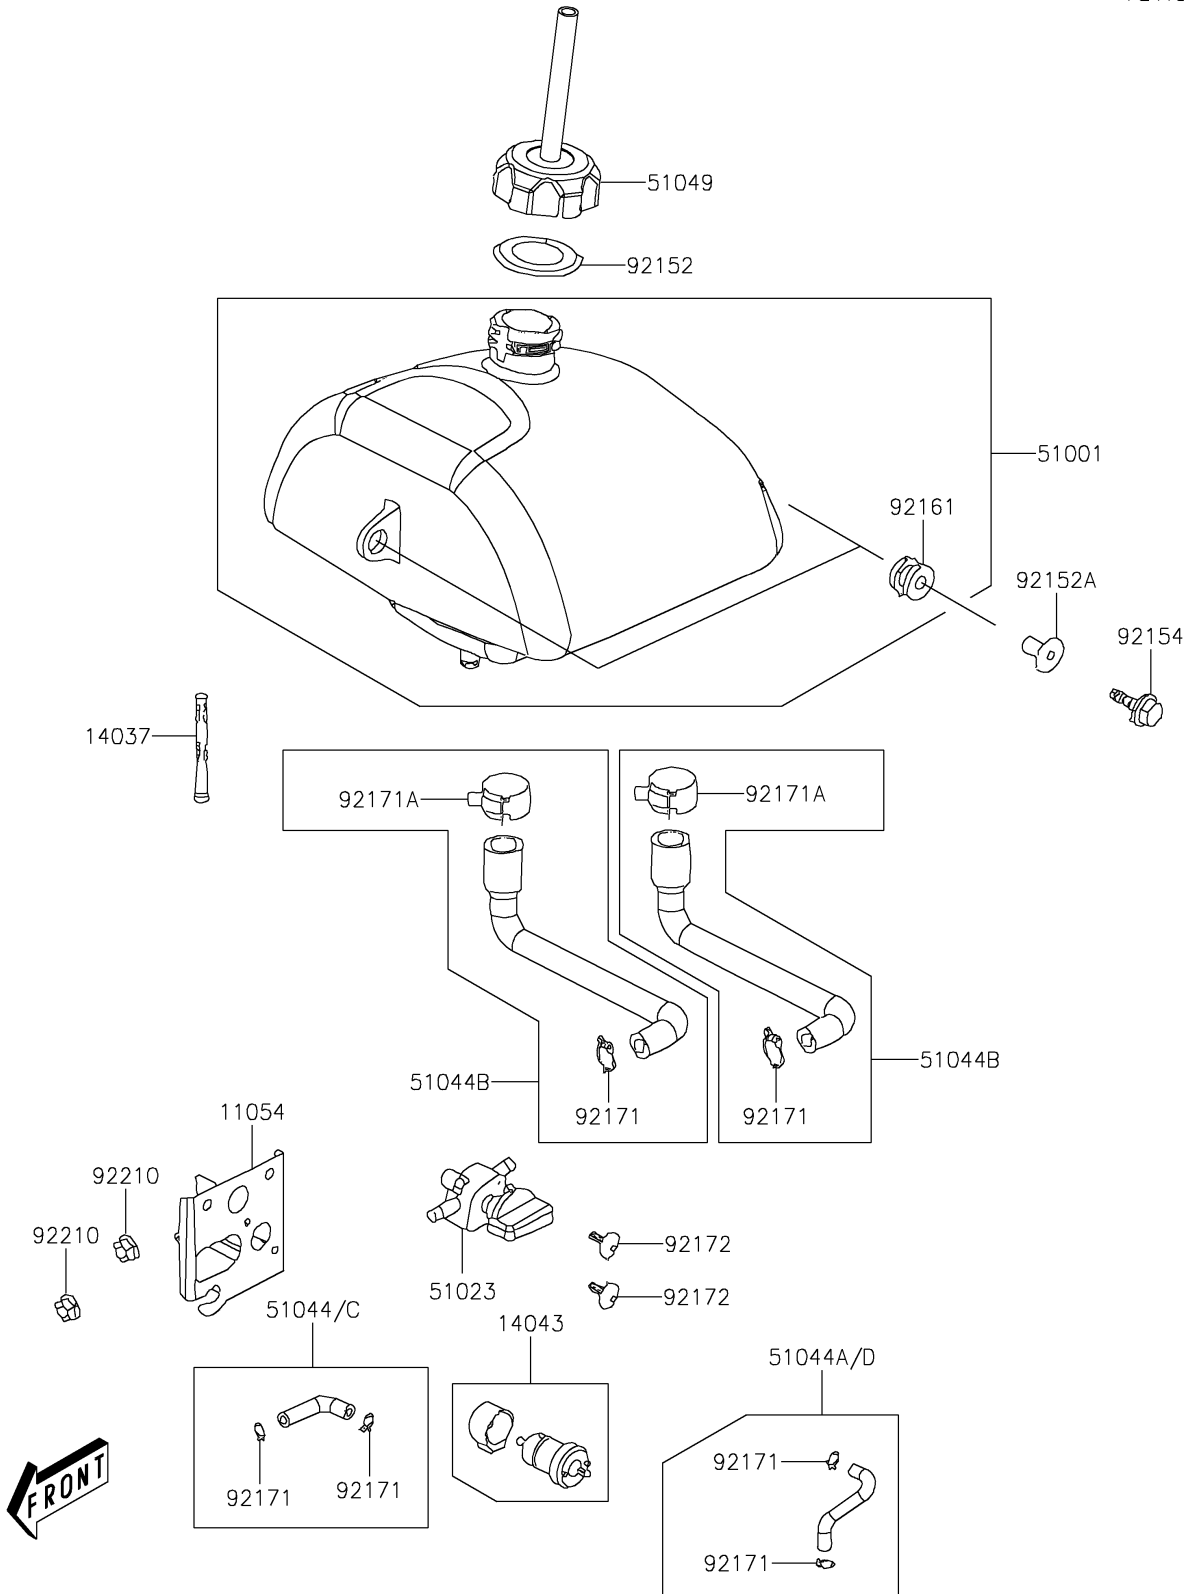

2021 KFX®50 PARTS DIAGRAM

Fuel Tank

F2410

2021 KFX® 50 PARTS LIST

Fuel Tank

ITEM NAME	PART NUMBER	QUANTITY
BRACKET (Ref # 11054)	11054-Y003	1
SCREEN (Ref # 14037)	14037-Y001	1
FILTER,FUEL (Ref # 14043)	14043-Y002	1
TANK-COMP-FUEL (Ref # 51001)	51001-Y005	1
TAP-ASSY (Ref # 51023)	51023-Y006	1
TUBE-ASSY,FUEL TANK (Ref # 51044B)	51044-Y007	2
TUBE-ASSY,FUEL (Ref # 51044C)	51044-Y018	1
TUBE-ASSY,FUEL (Ref # 51044D)	51044-Y019	1
CAP-TANK (Ref # 51049)	51049-Y002	1
COLLAR (Ref # 92152)	92152-Y001	1
COLLAR (Ref # 92152A)	92152-Y013	2
BOLT,6X20 (Ref # 92154)	92154-Y057	2
DAMPER (Ref # 92161)	92161-Y001	2
CLAMP (Ref # 92171)	92171-Y011	6
CLAMP (Ref # 92171A)	92171-Y013	4
SCREW,5X16 (Ref # 92172)	92172-Y067	2
NUT,6MM (Ref # 92210)	92210-Y027	2