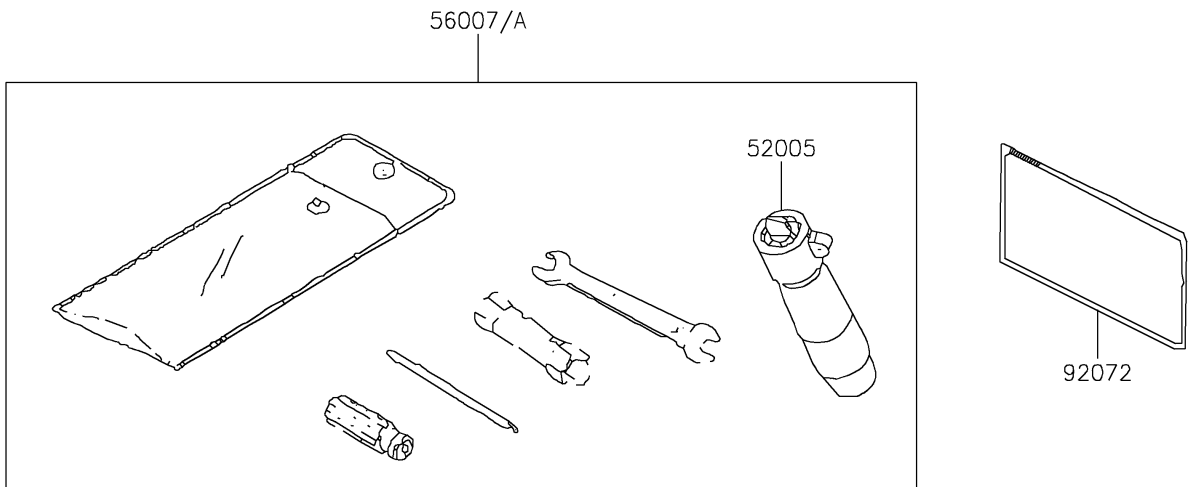

2021 KFX®50 PARTS DIAGRAM

Seat

F2510

2021 KFX® 50 PARTS LIST

Seat

ITEM NAME	PART NUMBER	QUANTITY
HOOK,SEAT LOCK (Ref # 27012)	27012-Y001	1
GAUGE,AIR (Ref # 52005)	52005-Y001	1
SEAT-ASSY (Ref # 53066)	53066-Y009	1
TOOL-KIT (Ref # 56007)	56007-Y001	1
TOOL-KIT (Ref # 56007A)	56007-Y002	1
BAND,TOOL (Ref # 92072)	92072-Y002	1
DAMPER (Ref # 92161)	92161-Y004	2
NUT,6MM (Ref # 92210)	92210-Y027	2