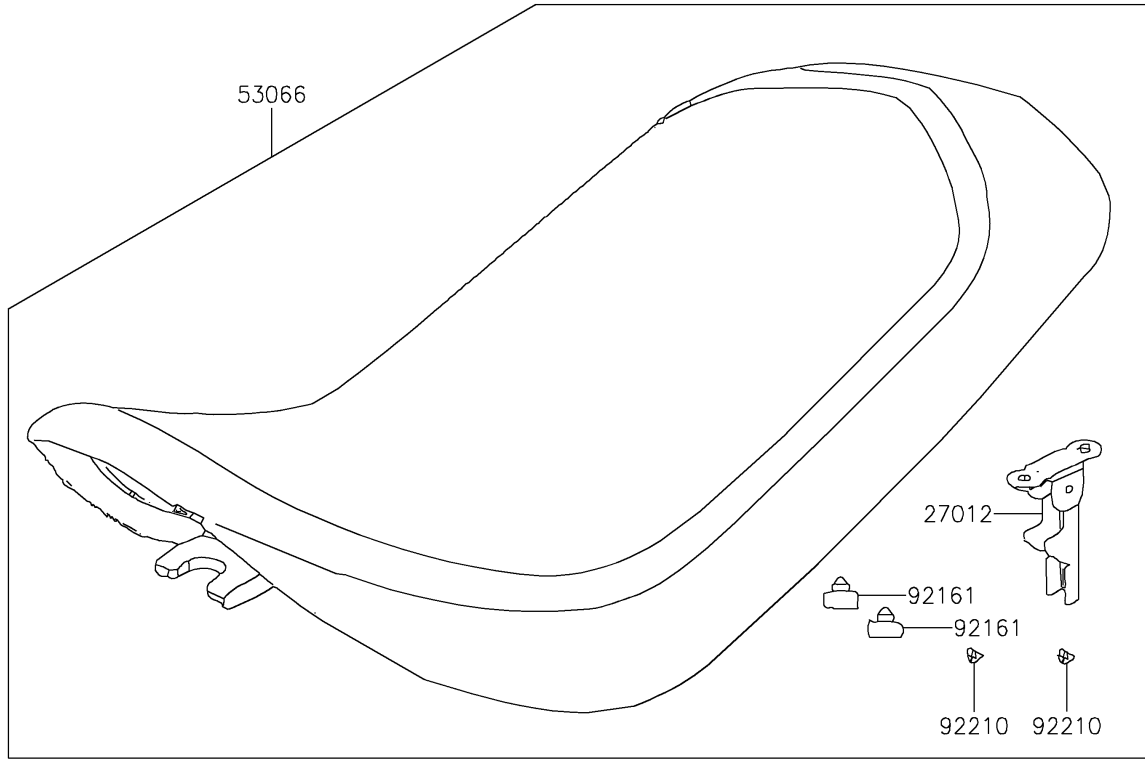

2021 KFX®50 PARTS DIAGRAM

Seat

F2510

2021 KFX® 50 PARTS LIST

Seat

ITEM NAME	PART NUMBER	QUANTITY
HOOK,SEAT LOCK (Ref # 27012)	27012-Y001	1
GAUGE,AIR (Ref # 52005)	52005-Y001	1
SEAT-ASSY (Ref # 53066)	53066-Y009	1
TOOL-KIT (Ref # 56007)	56007-Y001	1
TOOL-KIT (Ref # 56007A)	56007-Y002	1
BAND,TOOL (Ref # 92072)	92072-Y002	1
DAMPER (Ref # 92161)	92161-Y004	2
NUT,6MM (Ref # 92210)	92210-Y027	2