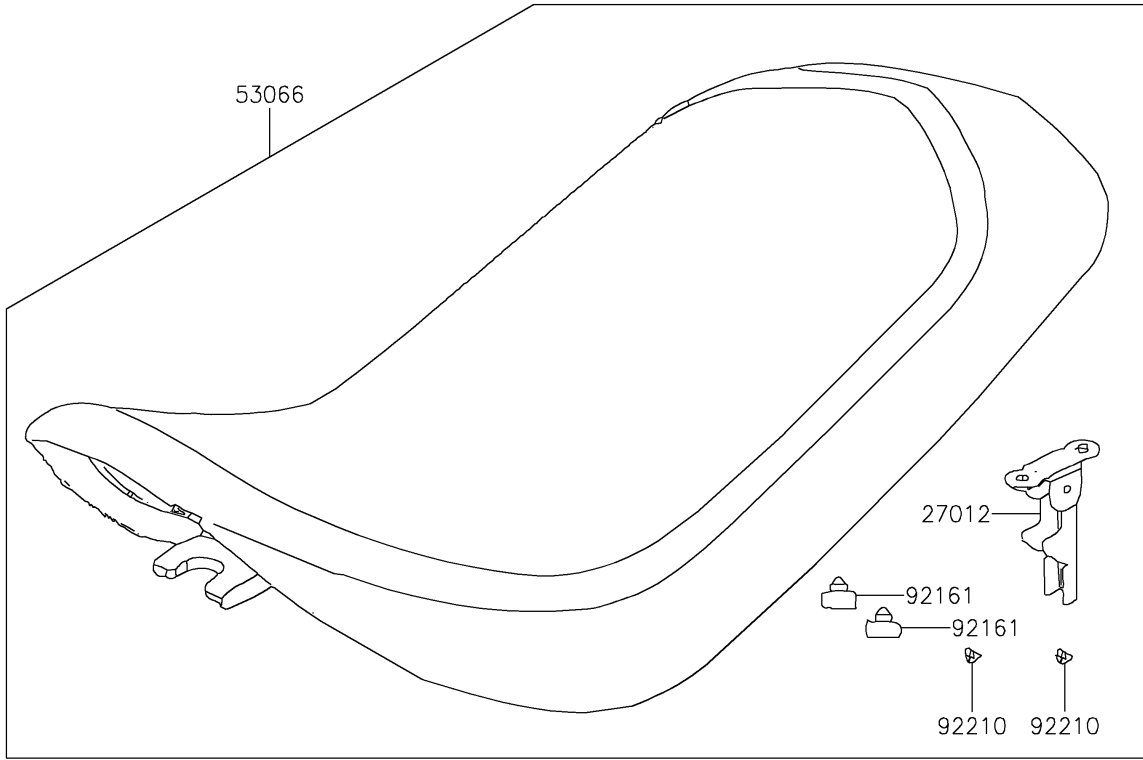

2021 KFX®50 PARTS DIAGRAM

Seat

F2510

2021 KFX® 50 PARTS LIST

Seat

ITEM NAME	PART NUMBER	QUANTITY
HOOK,SEAT LOCK (Ref # 27012)	27012-Y001	1
GAUGE,AIR (Ref # 52005)	52005-Y001	1
SEAT-ASSY (Ref # 53066)	53066-Y009	1
TOOL-KIT (Ref # 56007)	56007-Y001	1
TOOL-KIT (Ref # 56007A)	56007-Y002	1
BAND,TOOL (Ref # 92072)	92072-Y002	1
DAMPER (Ref # 92161)	92161-Y004	2
NUT,6MM (Ref # 92210)	92210-Y027	2