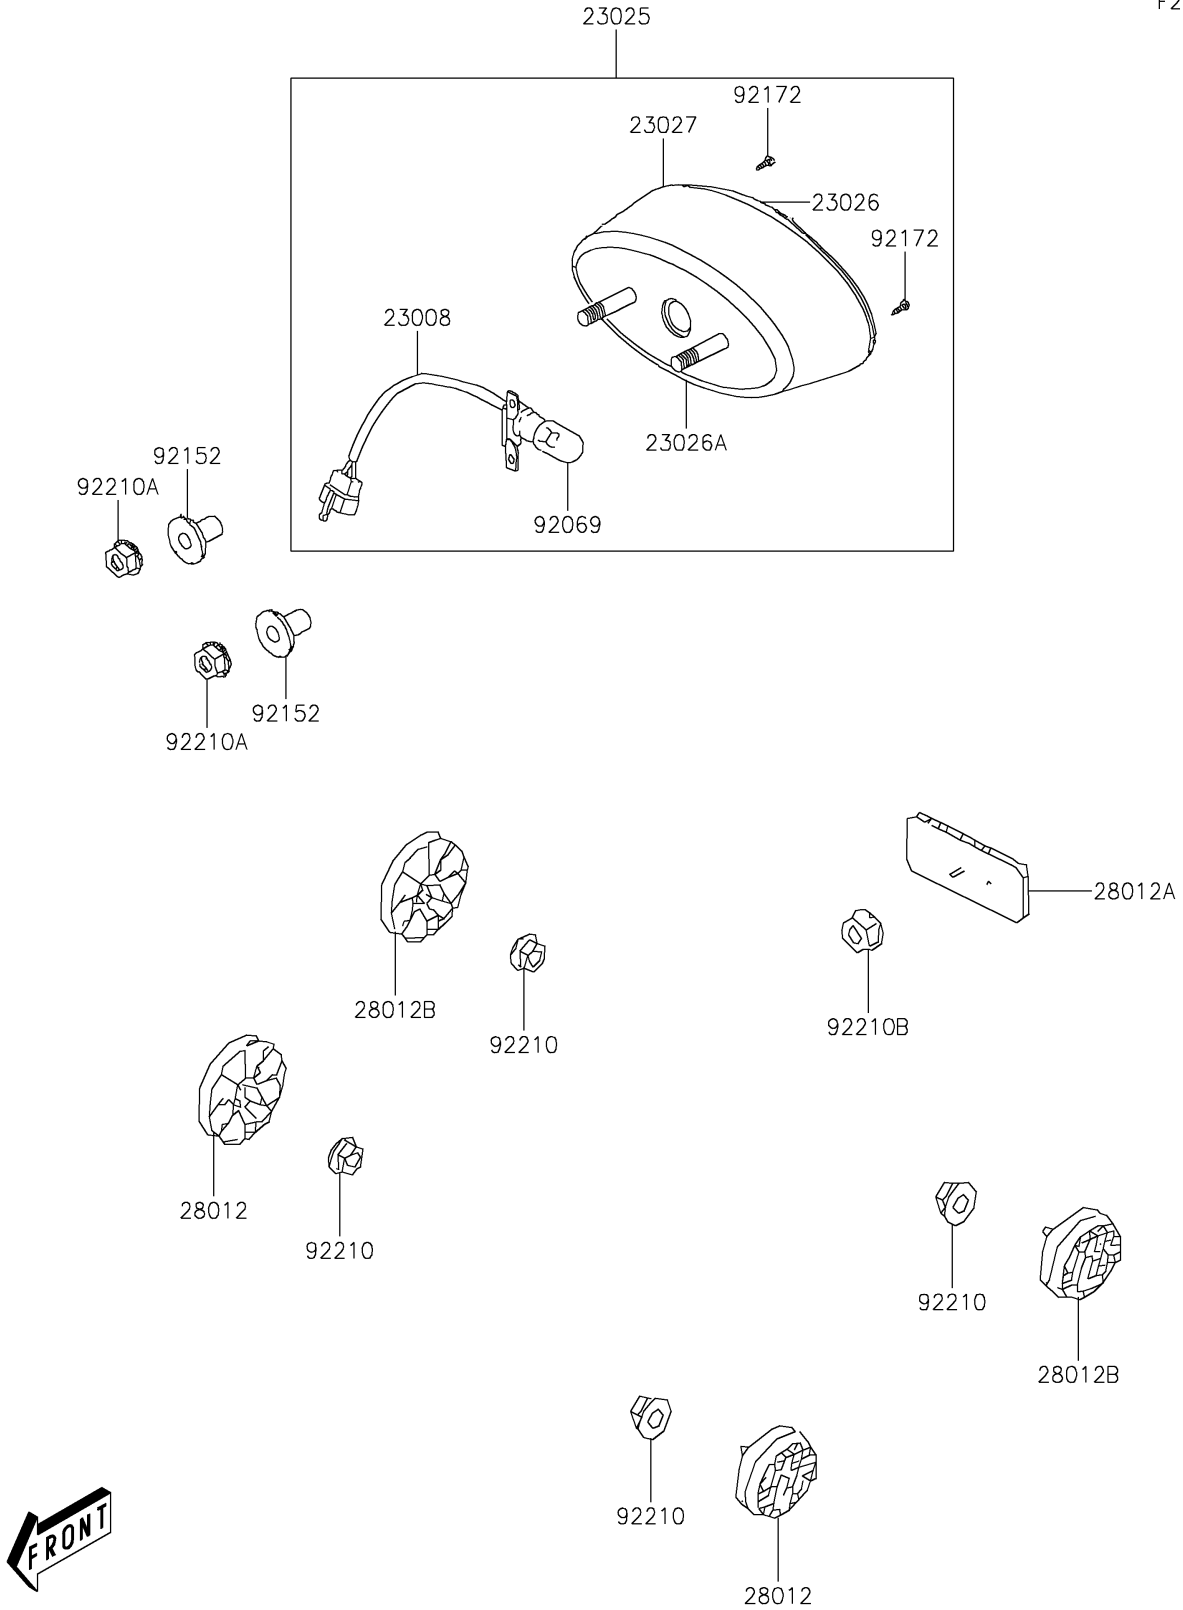

2021 KFX®50 PARTS DIAGRAM

Taillight(s)

F2720

2021 KFX® 50 PARTS LIST

Taillight(s)

ITEM NAME	PART NUMBER	QUANTITY
SOCKET-ASSY,TAIL LAMP (Ref # 23008)	23008-Y002	1
LAMP-TAIL (Ref # 23025)	23025-Y002	1
LENS,TAIL LAMP (Ref # 23026)	23026-Y004	1
LENS,LICENSE (Ref # 23026A)	23026-Y005	1
BODY-COMP-TAIL LAMP (Ref # 23027)	23027-Y001	1
REFLECTOR-REFLEX (Ref # 28012)	28012-Y002	2
REFLECTOR-REFLEX (Ref # 28012A)	28012-Y003	1
REFLECTOR-REFLEX (Ref # 28012B)	28012-Y004	2
BULB (Ref # 92069)	92069-Y001	1
COLLAR (Ref # 92152)	92152-Y013	2
SCREW,4X16 (Ref # 92172)	92172-Y026	2
NUT,6MM (Ref # 92210)	92210-Y026	4
NUT,6MM (Ref # 92210A)	92210-Y027	2
NUT,FLANGE,5MM (Ref # 92210B)	92210-Y053	1