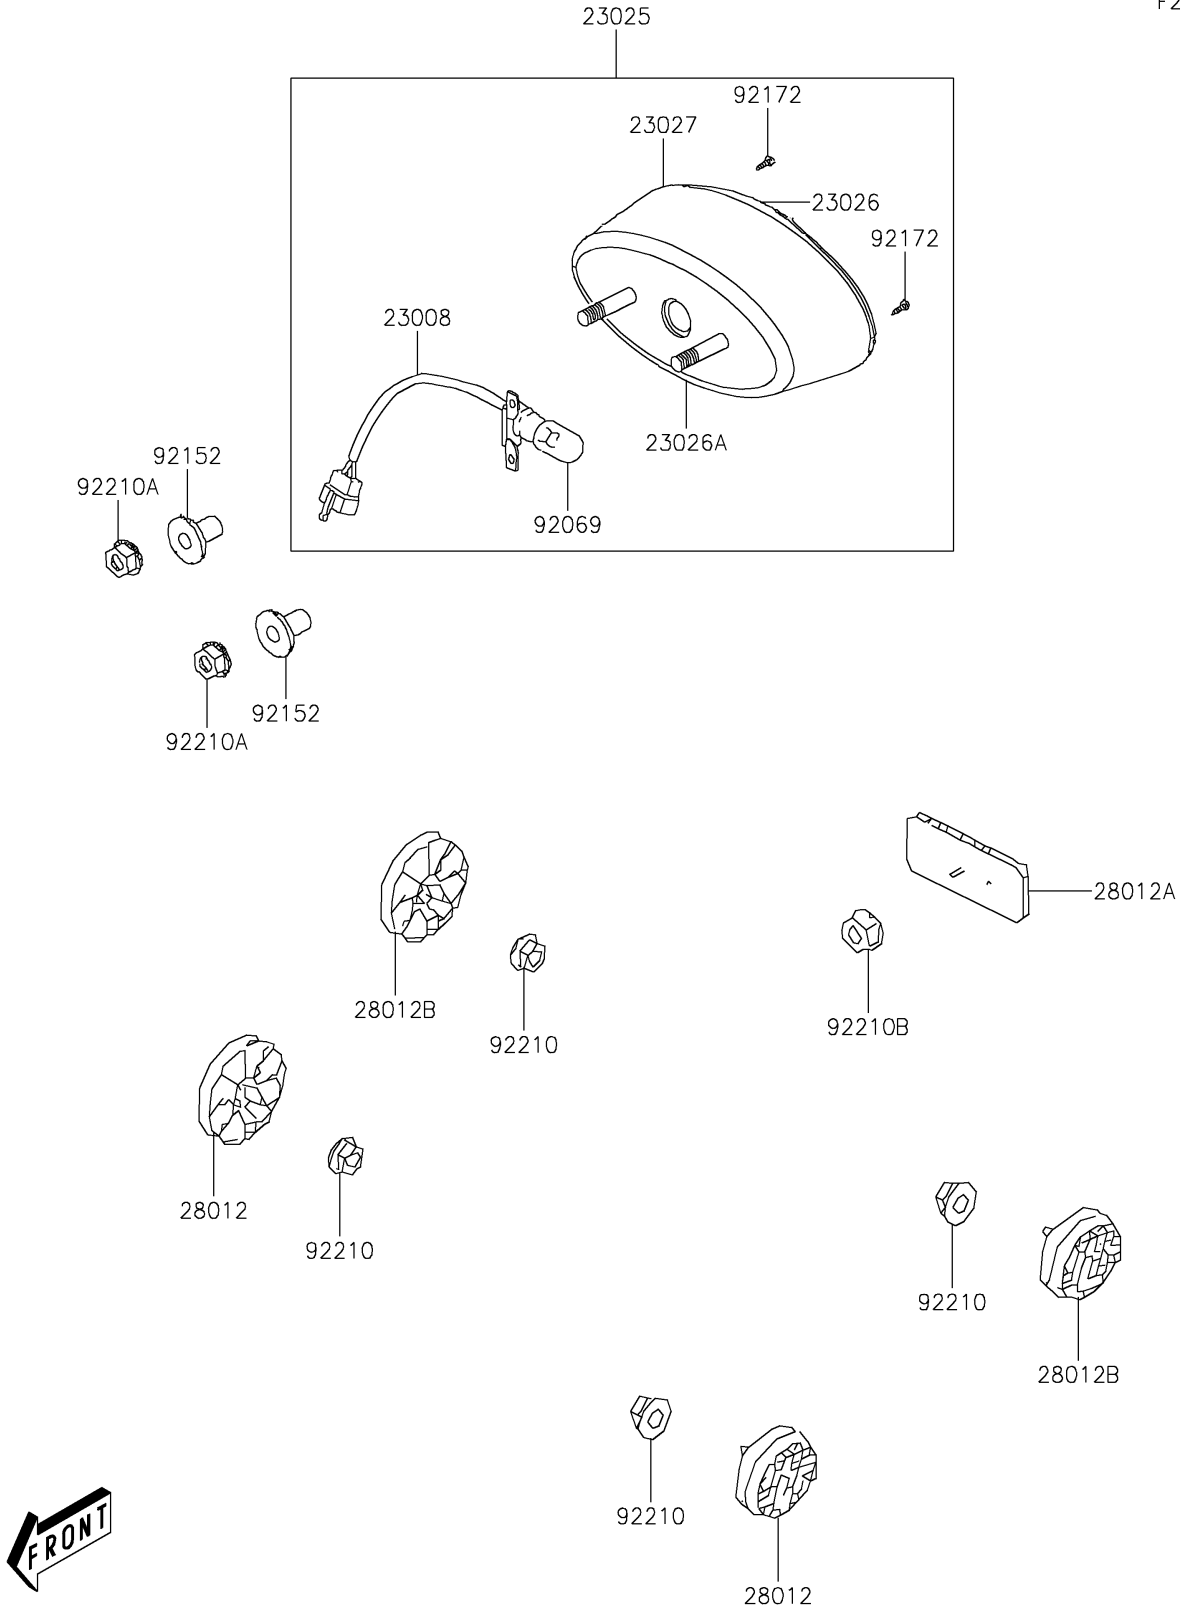

# 2021 KFX®50 PARTS DIAGRAM

Taillight(s)

F2720

## 2021 KFX® 50 PARTS LIST

### Taillight(s)

ITEM NAME	PART NUMBER	QUANTITY
SOCKET-ASSY,TAIL LAMP (Ref # 23008)	23008-Y002	1
LAMP-TAIL (Ref # 23025)	23025-Y002	1
LENS,TAIL LAMP (Ref # 23026)	23026-Y004	1
LENS,LICENSE (Ref # 23026A)	23026-Y005	1
BODY-COMP-TAIL LAMP (Ref # 23027)	23027-Y001	1
REFLECTOR-REFLEX (Ref # 28012)	28012-Y002	2
REFLECTOR-REFLEX (Ref # 28012A)	28012-Y003	1
REFLECTOR-REFLEX (Ref # 28012B)	28012-Y004	2
BULB (Ref # 92069)	92069-Y001	1
COLLAR (Ref # 92152)	92152-Y013	2
SCREW,4X16 (Ref # 92172)	92172-Y026	2
NUT,6MM (Ref # 92210)	92210-Y026	4
NUT,6MM (Ref # 92210A)	92210-Y027	2
NUT,FLANGE,5MM (Ref # 92210B)	92210-Y053	1