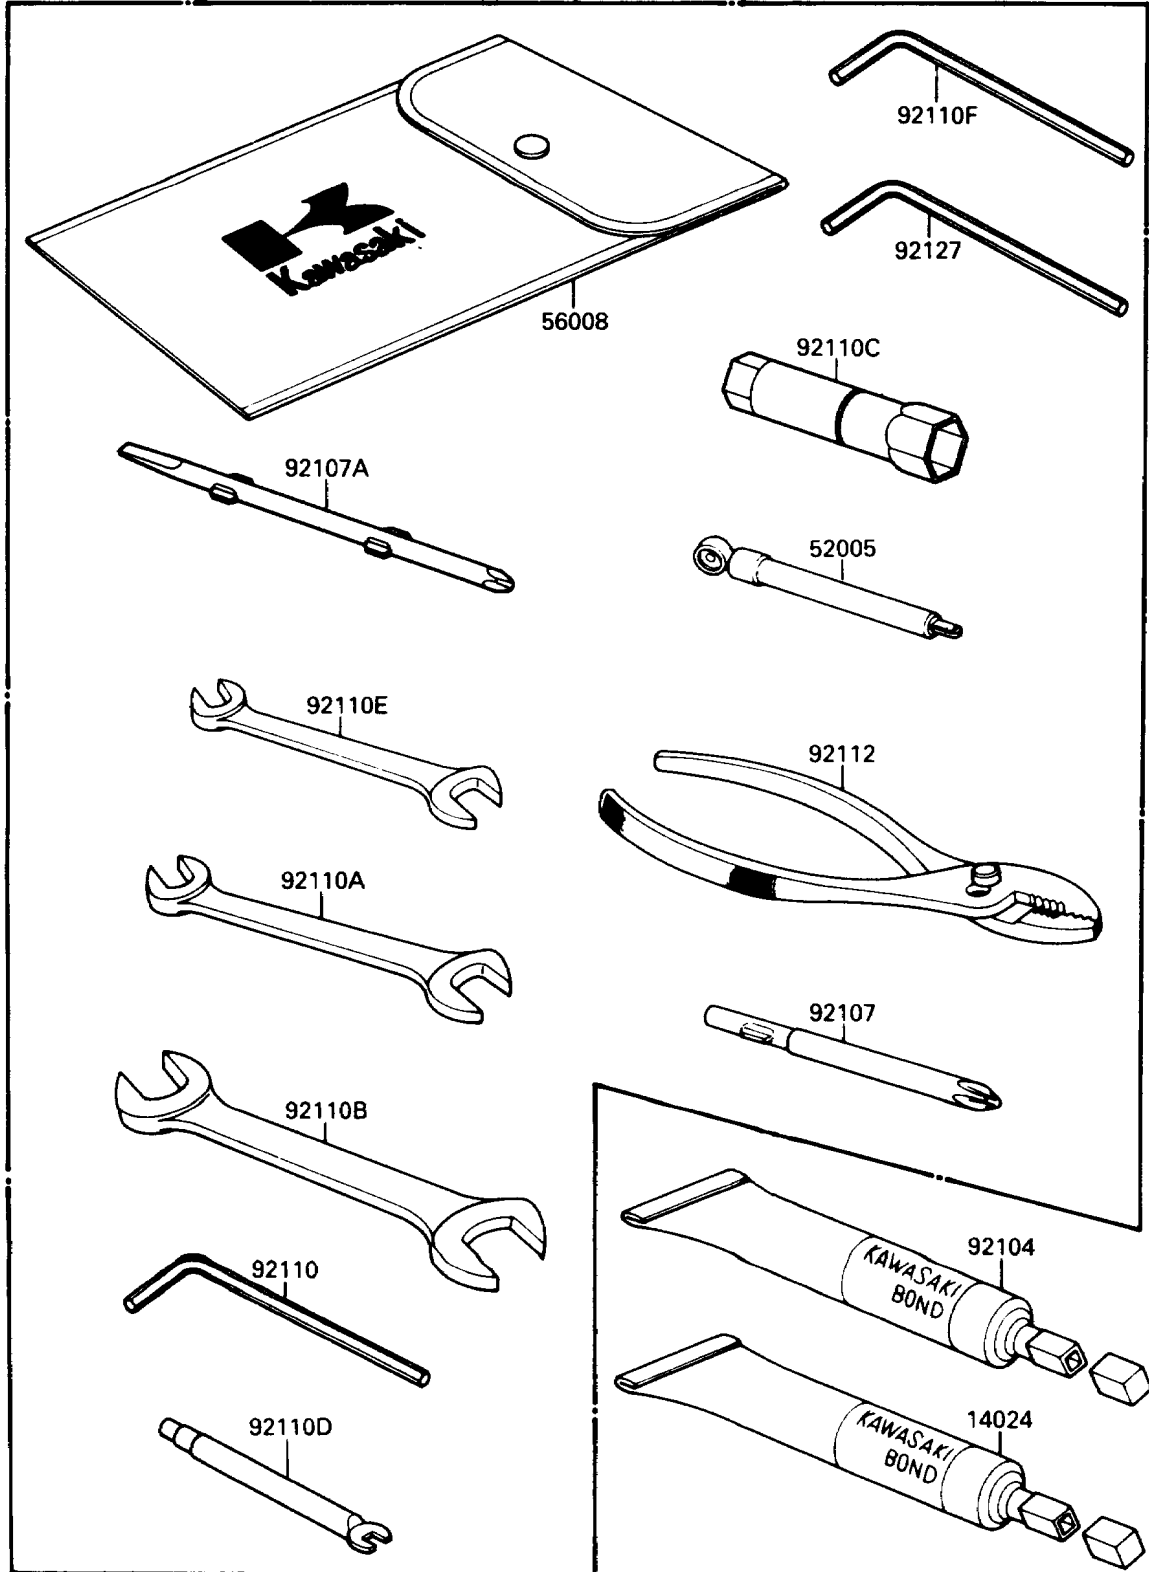

1987 Vulcan 88 PARTS DIAGRAM

Tool

56007

F2810-0239

1987 Vulcan 88 PARTS LIST

Tool

ITEM NAME	PART NUMBER	QUANTITY
THREE BOND TB1211,HT/RS,WHITE (Ref # 14024)	56019-120	1
GAUGE,AIR,3.5KG/CM2 (Ref # 52005)	52005-1031	1
TOOLKIT (Ref # 56007)	56007-1249	1
BAG,TOOL (Ref # 56008)	56008-006	1
GASKET-LIQUID,TUBE,100G,BLACK (Ref # 92104)	92104-1003	1
TOOL-DRIVER,#3PHILLIPS (Ref # 92107)	92107-1002	1
TOOL-DRIVER,#2PHILLIPS&SLOT (Ref # 92107A)	92107-1052	1
TOOL-WRENCH,ALLEN,5MM (Ref # 92110)	92110-1015	1
TOOL-WRENCH,OPEN END,10X12 (Ref # 92110A)	92110-1038	1
TOOL-WRENCH,OPEN END,14X17 (Ref # 92110B)	92110-1045	1
TOOL-WRENCH,BOX,18MM (Ref # 92110C)	92110-1135	1
TOOL-WRENCH,SPOKE (Ref # 92110D)	92110-1136	1
TOOL-WRENCH,OPEN END,8X10 (Ref # 92110E)	92126-001	1
TOOL-WRENCH,ALLEN,6MM (Ref # 92110F)	92127-003	1
TOOL-PLIERS (Ref # 92112)	92112-003	1
TOOL-WRENCH,ALLEN,8MM (Ref # 92127)	92127-002	1