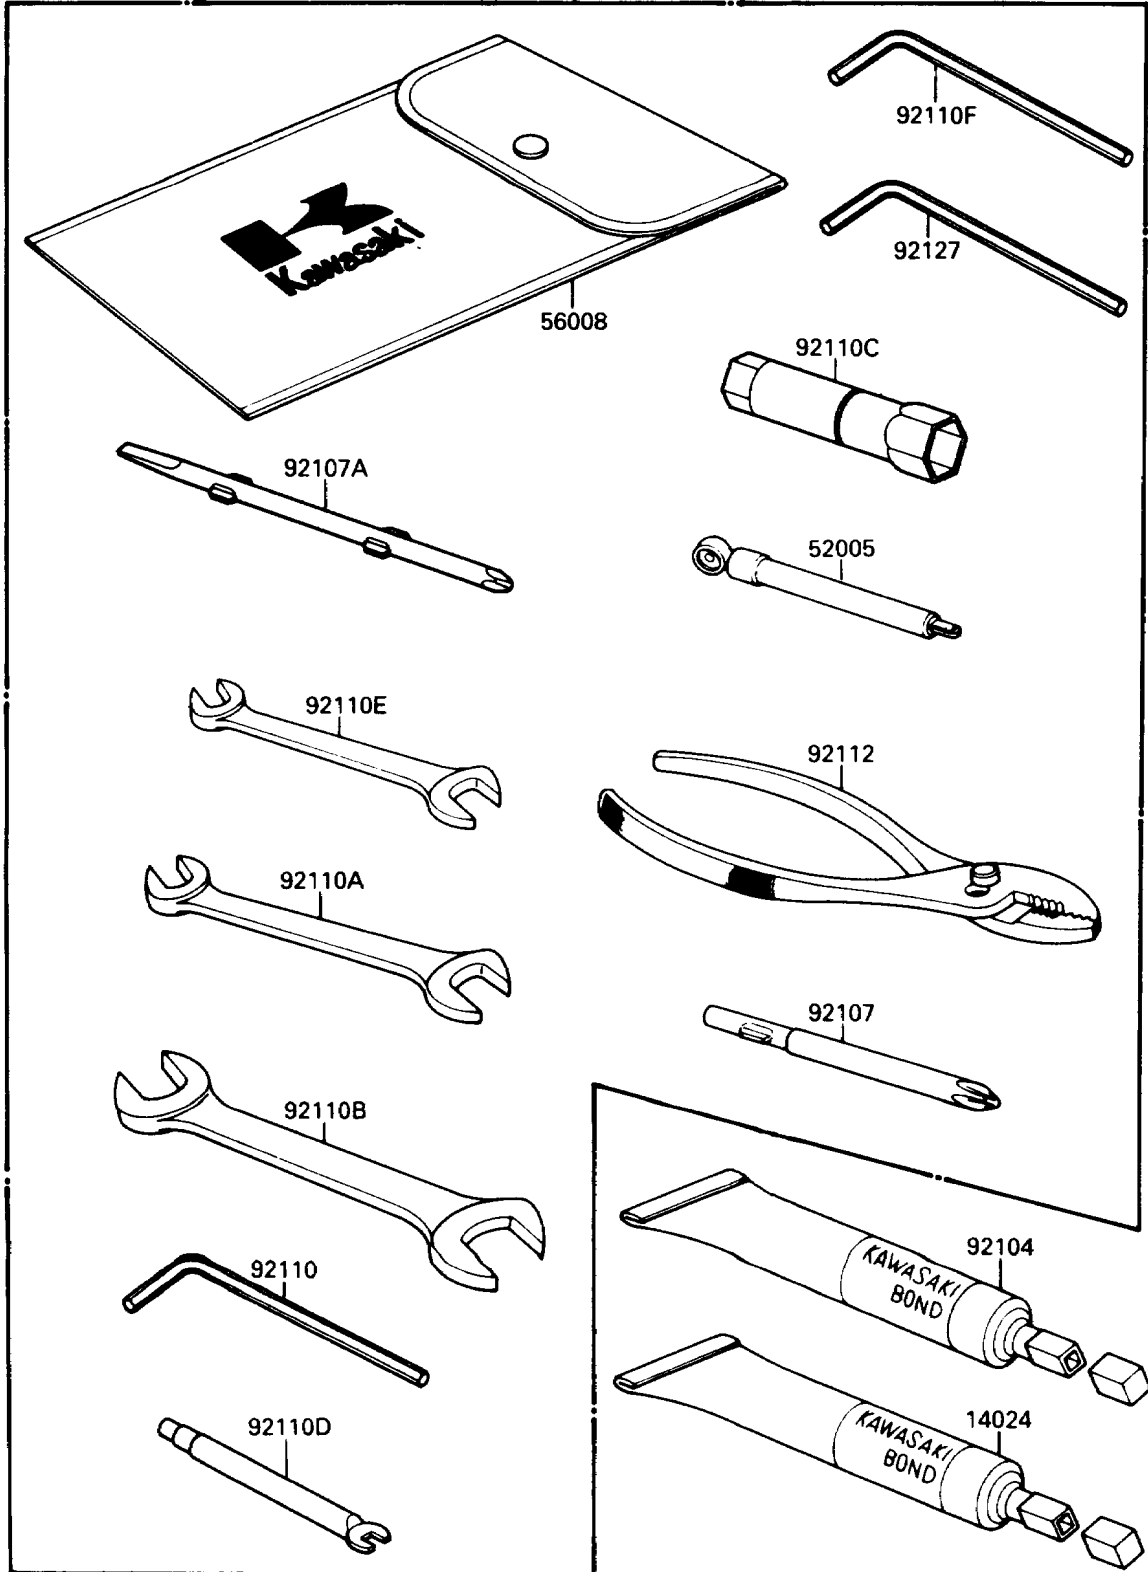

1989 Vulcan 88 PARTS DIAGRAM

Tool

56007

F2810-0239

1989 Vulcan 88 PARTS LIST

Tool

ITEM NAME	PART NUMBER	QUANTITY
THREE BOND TB1211,HT/RS,WHITE (Ref # 14024)	56019-120	1
GAUGE,AIR,3.5KG/CM2 (Ref # 52005)	52005-1031	1
TOOLKIT (Ref # 56007)	56007-1249	1
BAG,TOOL (Ref # 56008)	56008-006	1
GASKET-LIQUID,TUBE,100G,BLACK (Ref # 92104)	92104-1003	1
TOOL-DRIVER,#3PHILLIPS (Ref # 92107)	92107-1002	1
TOOL-DRIVER,#2PHILLIPS&SLOT (Ref # 92107A)	92107-1052	1
TOOL-WRENCH,ALLEN,5MM (Ref # 92110)	92110-1015	1
TOOL-WRENCH,OPEN END,10X12 (Ref # 92110A)	92110-1038	1
TOOL-WRENCH,OPEN END,14X17 (Ref # 92110B)	92110-1045	1
TOOL-WRENCH,BOX,18MM (Ref # 92110C)	92110-1135	1
TOOL-WRENCH,SPOKE (Ref # 92110D)	92110-1136	1
TOOL-WRENCH,OPEN END,8X10 (Ref # 92110E)	92126-001	1
TOOL-WRENCH,ALLEN,6MM (Ref # 92110F)	92127-003	1
TOOL-PLIERS (Ref # 92112)	92112-003	1
TOOL-WRENCH,ALLEN,8MM (Ref # 92127)	92127-002	1