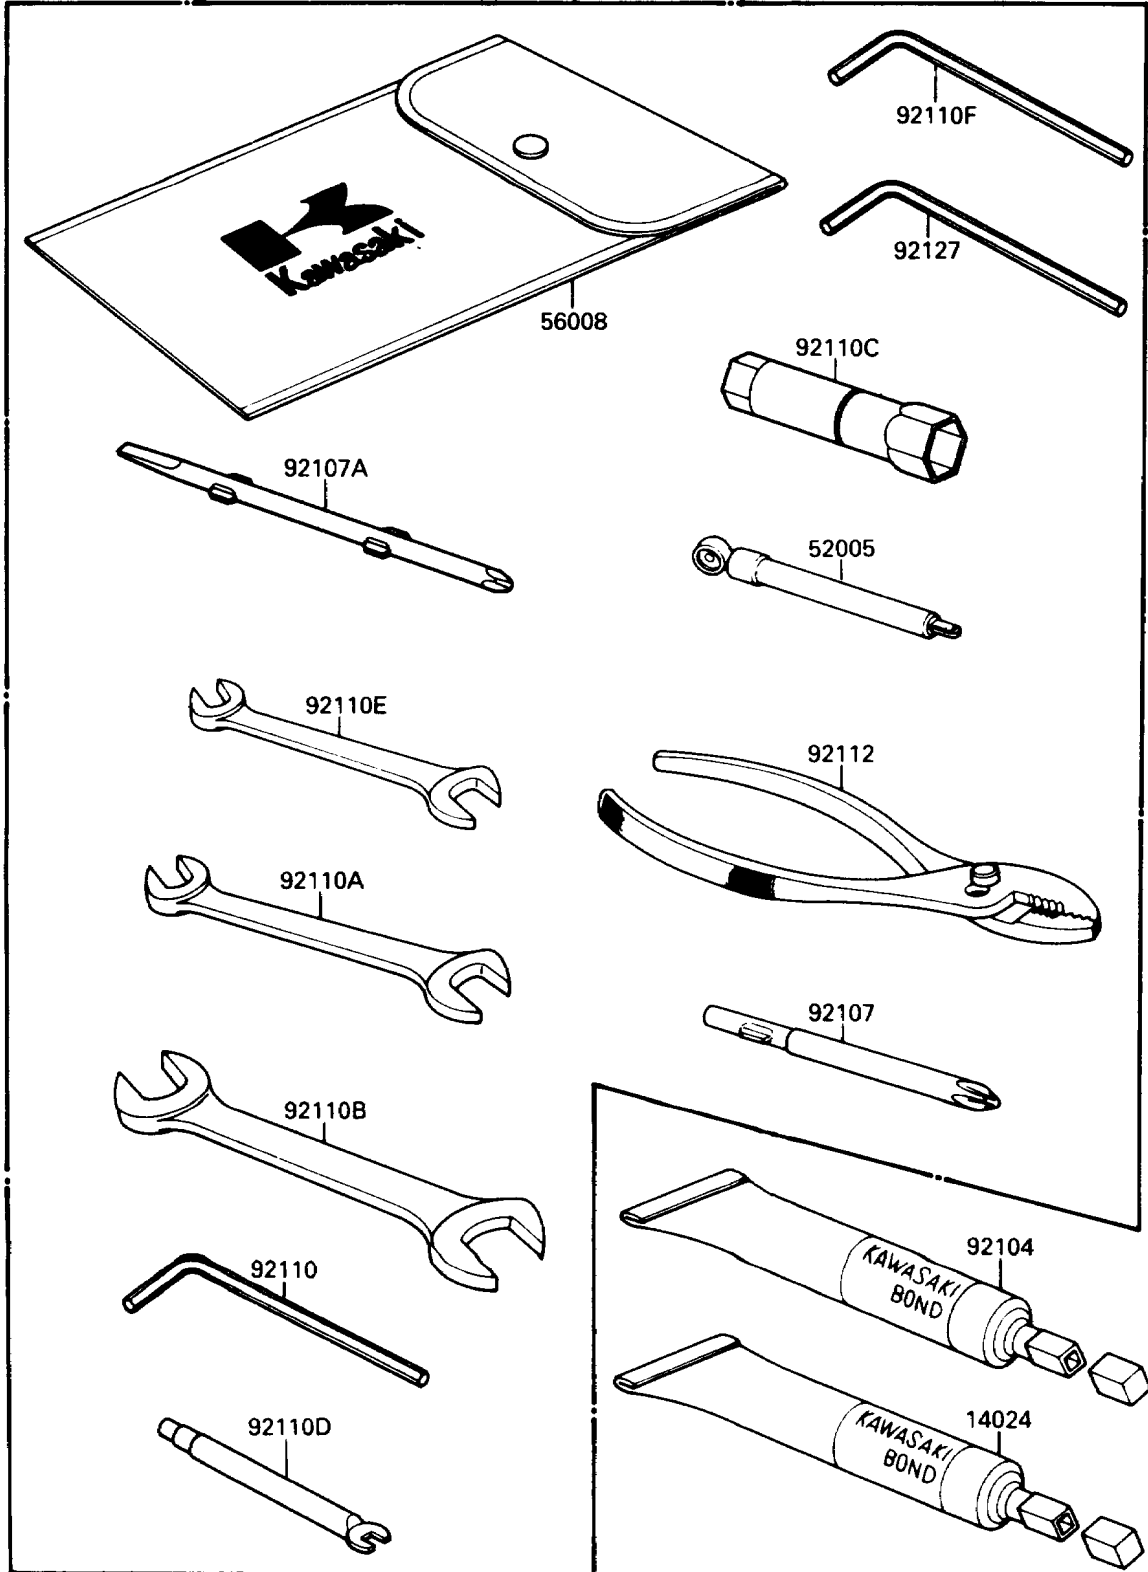

1990 Vulcan 88 PARTS DIAGRAM

Tool

56007

F2810-0239

1990 Vulcan 88 PARTS LIST

Tool

| ITEM NAME | PART NUMBER | QUANTITY |
|---|-------------|----------|
| THREE BOND TB1211,HT/RS,WHITE (Ref # 14024) | 56019-120 | 1 |
| GAUGE,AIR,3.5KG/CM2 (Ref # 52005) | 52005-1031 | 1 |
| TOOLKIT (Ref # 56007) | 56007-1249 | 1 |
| BAG,TOOL (Ref # 56008) | 56008-006 | 1 |
| GASKET-LIQUID,TUBE,100G,BLACK (Ref # 92104) | 92104-1003 | 1 |
| TOOL-DRIVER,#3PHILLIPS (Ref # 92107) | 92107-1002 | 1 |
| TOOL-DRIVER,#2PHILLIPS&SLOT (Ref # 92107A) | 92107-1052 | 1 |
| TOOL-WRENCH,ALLEN,5MM (Ref # 92110) | 92110-1015 | 1 |
| TOOL-WRENCH,OPEN END,10X12 (Ref # 92110A) | 92110-1038 | 1 |
| TOOL-WRENCH,OPEN END,14X17 (Ref # 92110B) | 92110-1045 | 1 |
| TOOL-WRENCH,BOX,18MM (Ref # 92110C) | 92110-1135 | 1 |
| TOOL-WRENCH,SPOKE (Ref # 92110D) | 92110-1136 | 1 |
| TOOL-WRENCH,OPEN END,8X10 (Ref # 92110E) | 92126-001 | 1 |
| TOOL-WRENCH,ALLEN,6MM (Ref # 92110F) | 92127-003 | 1 |
| TOOL-PLIERS (Ref # 92112) | 92112-003 | 1 |
| TOOL-WRENCH,ALLEN,8MM (Ref # 92127) | 92127-002 | 1 |