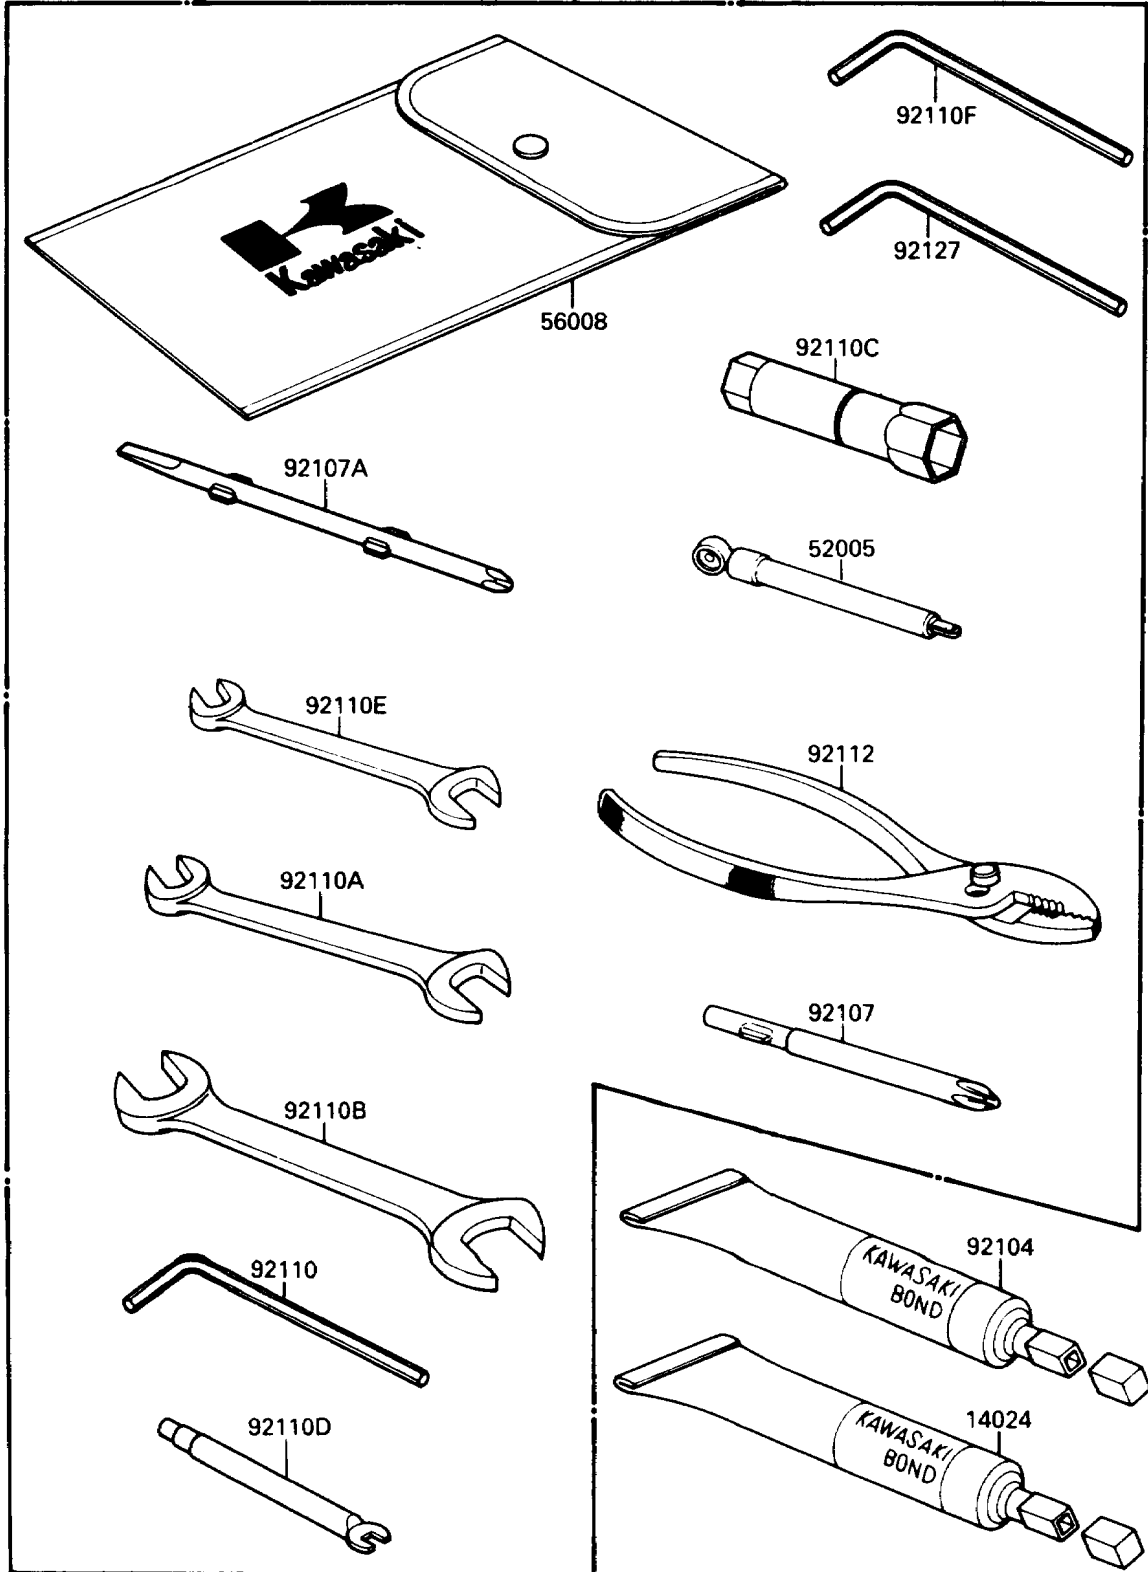

1991 Vulcan 88 PARTS DIAGRAM

Tool

56007

F2810-0239

1991 Vulcan 88 PARTS LIST

Tool

ITEM NAME	PART NUMBER	QUANTITY
THREE BOND TB1211,HT/RS,WHITE (Ref # 14024)	56019-120	1
GAUGE,AIR,3.5KG/CM2 (Ref # 52005)	52005-1031	1
TOOLKIT (Ref # 56007)	56007-1249	1
BAG,TOOL (Ref # 56008)	56008-006	1
GASKET-LIQUID,TUBE,100G,BLACK (Ref # 92104)	92104-1003	1
TOOL-DRIVER,#3PHILLIPS (Ref # 92107)	92107-1002	1
TOOL-DRIVER,#2PHILLIPS&SLOT (Ref # 92107A)	92107-1052	1
TOOL-WRENCH,ALLEN,5MM (Ref # 92110)	92110-1015	1
TOOL-WRENCH,OPEN END,10X12 (Ref # 92110A)	92110-1038	1
TOOL-WRENCH,OPEN END,14X17 (Ref # 92110B)	92110-1045	1
TOOL-WRENCH,BOX,18MM (Ref # 92110C)	92110-1135	1
TOOL-WRENCH,SPOKE (Ref # 92110D)	92110-1136	1
TOOL-WRENCH,OPEN END,8X10 (Ref # 92110E)	92126-001	1
TOOL-WRENCH,ALLEN,6MM (Ref # 92110F)	92127-003	1
TOOL-PLIERS (Ref # 92112)	92112-003	1
TOOL-WRENCH,ALLEN,8MM (Ref # 92127)	92127-002	1