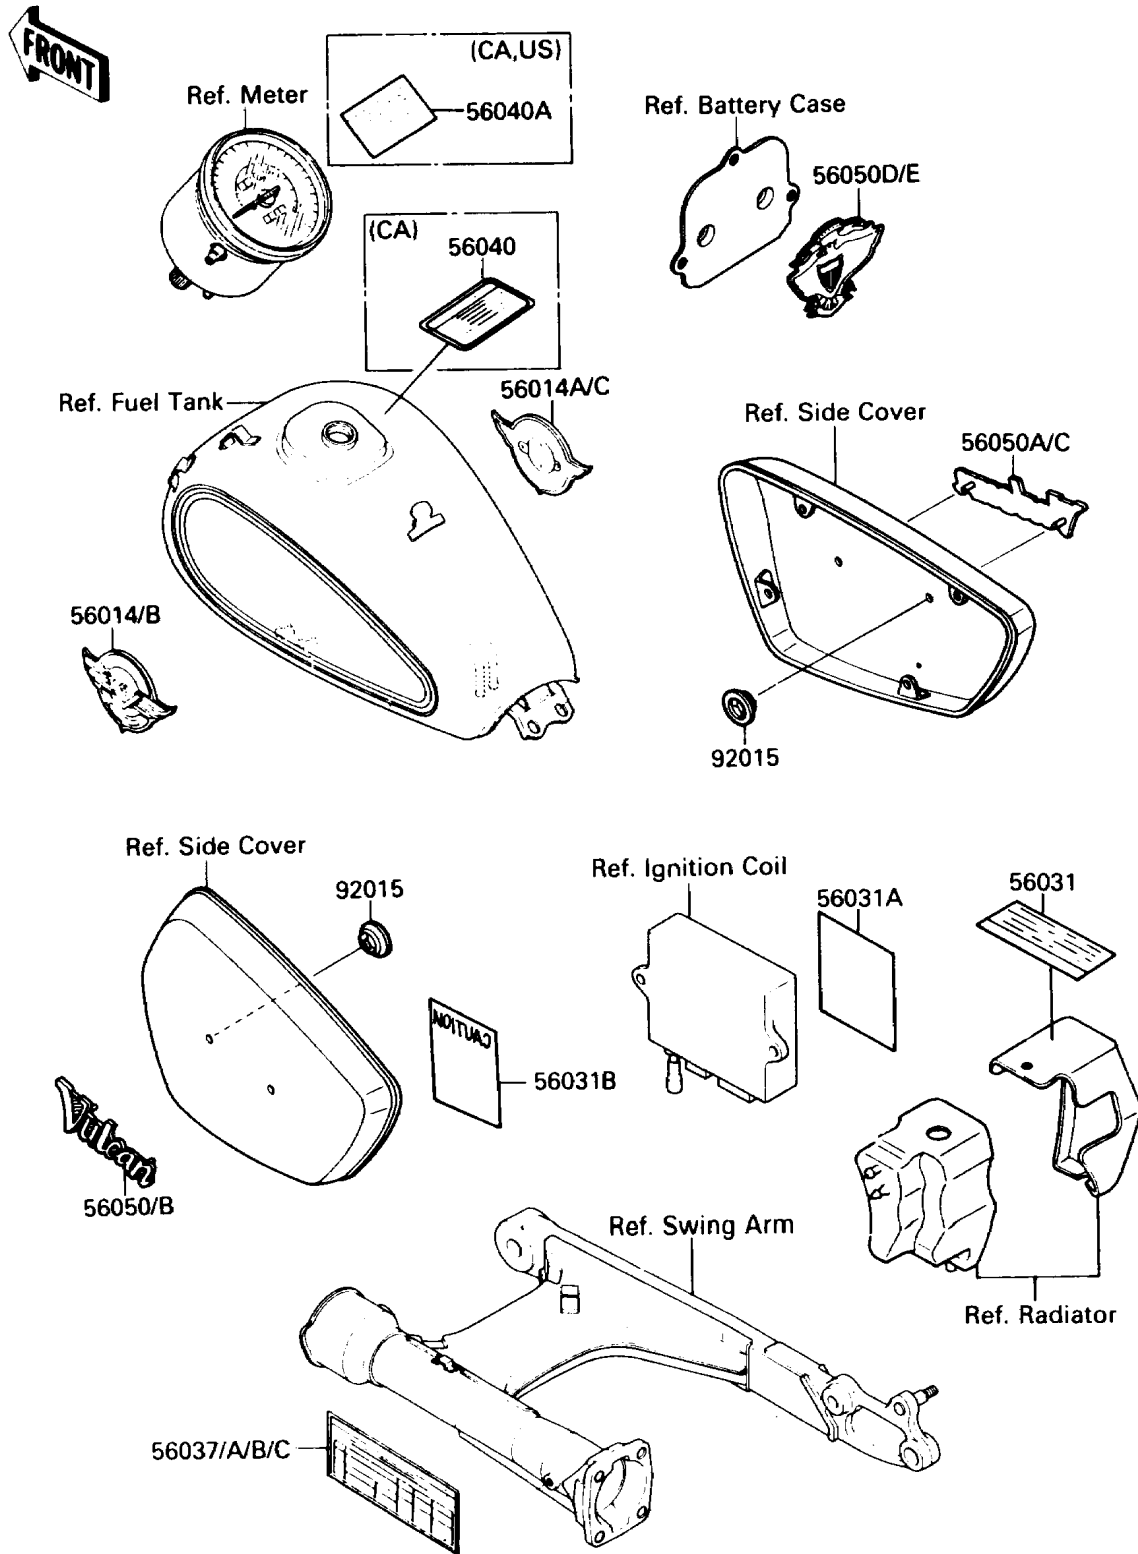

# 1988 Vulcan 88 PARTS DIAGRAM

Label

F286U

# 1988 Vulcan 88 PARTS LIST

Label

ITEM NAME	PART NUMBER	QUANTITY
EMBLEM,FUEL TANK,LH (Ref # 56014)	56014-1183	1
EMBLEM,FUEL TANK,RH (Ref # 56014A)	56014-1184	1
EMBLEM,FUEL TANK,LH,FOR EBONY (Ref # 56014B)	56014-1213	1
EMBLEM,FUEL TANK,RH,FOR EBONY (Ref # 56014C)	56014-1214	1
LABEL-MANUAL,OIL & OIL FILTER (Ref # 56031)	56031-1558	1
LABEL-MANUAL,DAILY SAFETY (Ref # 56031A)	56031-1559	1
LABEL-MANUAL,BATTERY VENT (Ref # 56031B)	56031-1560	1
LABEL-SPECIFICATION,TIRE&LOAD (Ref # 56037)	56037-1377	1
LABEL-SPECIFICATION,TIRE&LOAD (Ref # 56037A)	56037-1378	1
LABEL-WARNING,EVAPO (Ref # 56040)	56040-1121	1
LABEL-WARNING,BREAK IN CAUTION (Ref # 56040A)	56040-1220	1
MARK,SIDE COVER,LH,FOR RED (Ref # 56050)	56050-1004	1
MARK,SIDE COVER,RH,FOR RED (Ref # 56050A)	56050-1005	1
MARK,SIDE COVER,LH,FOR EBONY (Ref # 56050B)	56050-1006	1
MARK,SIDE COVER,RH,FOR EBONY (Ref # 56050C)	56050-1007	1
MARK,BACK REST COVER,RED&EBONY (Ref # 56050D)	56050-1008	1
MARK,BACK REST COVER,BLUE&EBON (Ref # 56050E)	56050-1009	1
NUT,PUSH,3MM (Ref # 92015)	92018-005	8
NUT,PUSH,3MM (Ref # 92015)	92018-005	4