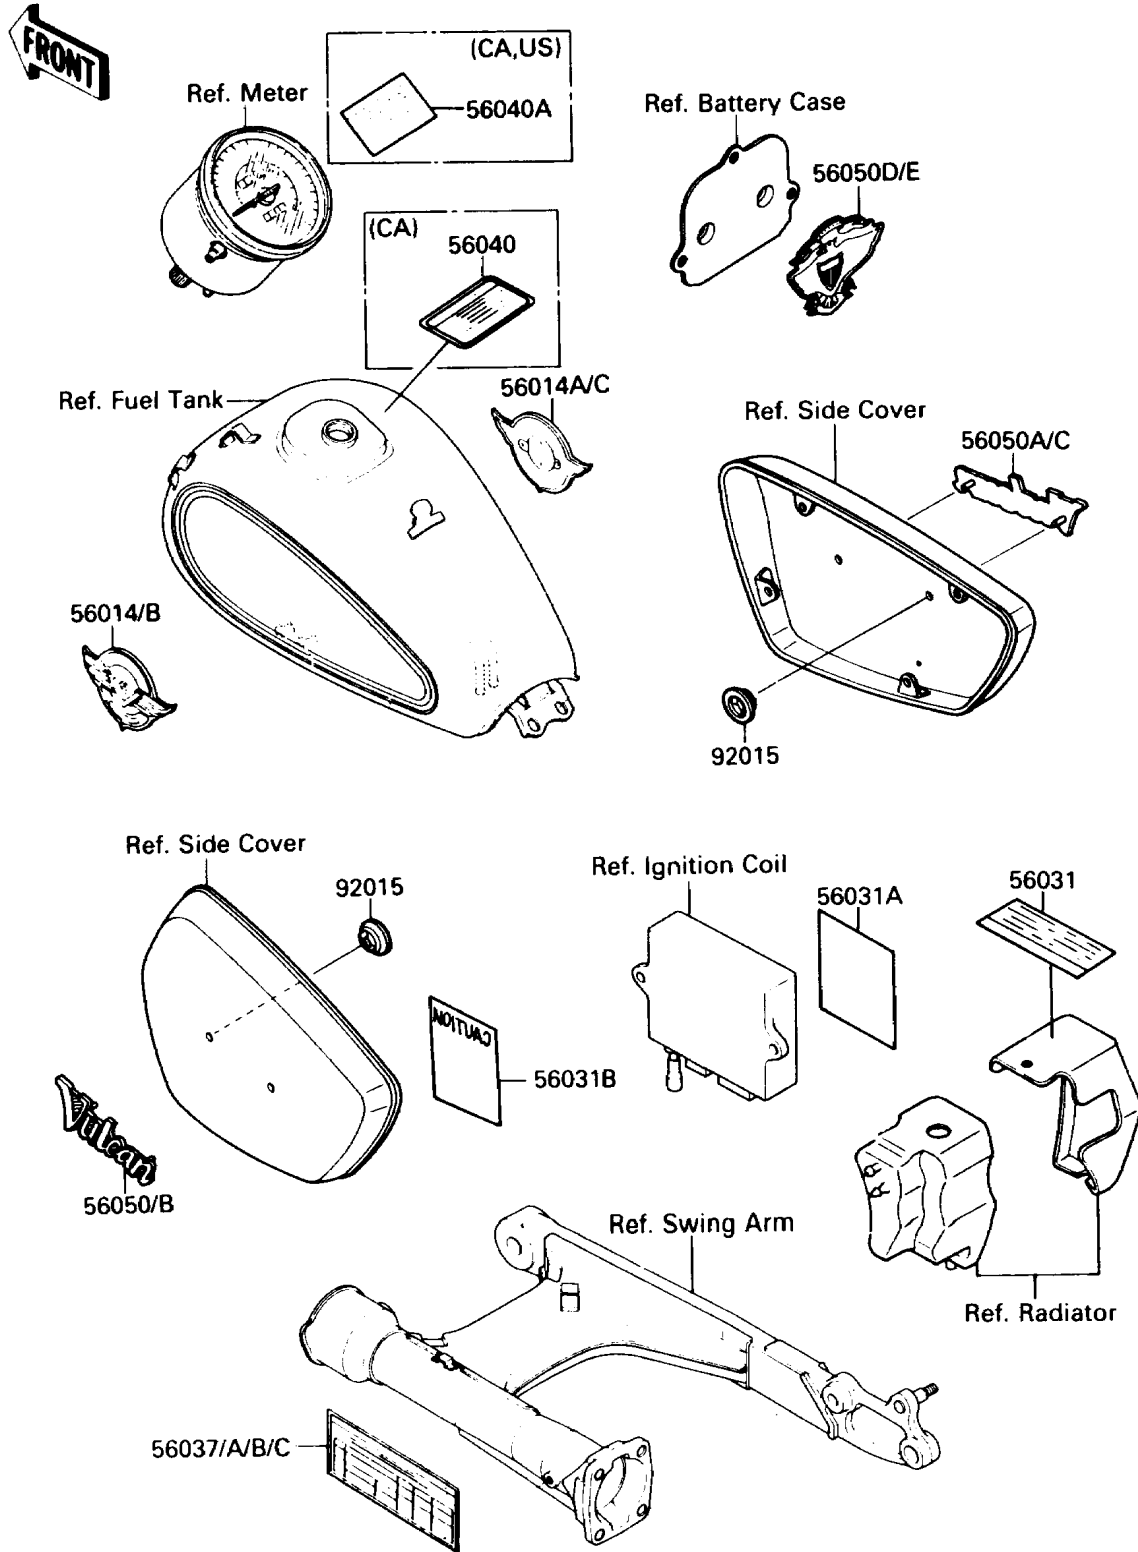

1989 Vulcan 88 PARTS DIAGRAM

Label

F286U

1989 Vulcan 88 PARTS LIST

Label

ITEM NAME	PART NUMBER	QUANTITY
EMBLEM,FUEL TANK,LH (Ref # 56014)	56014-1183	1
EMBLEM,FUEL TANK,RH (Ref # 56014A)	56014-1184	1
LABEL-MANUAL,OIL & OIL FILTER (Ref # 56031)	56031-1558	1
LABEL-MANUAL,DAILY SAFETY (Ref # 56031A)	56031-1559	1
LABEL-MANUAL,BATTERY VENT (Ref # 56031B)	56031-1560	1
LABEL-SPECIFICATION,TIRE&LOAD (Ref # 56037)	56037-1377	1
LABEL-SPECIFICATION,TIRE&LOAD (Ref # 56037C)	56037-1436	1
LABEL-WARNING,EVAPO (Ref # 56040)	56040-1121	1
LABEL-WARNING,BREAK IN CAUTION (Ref # 56040A)	56040-1220	1
MARK,SIDE COVER,LH,FOR RED (Ref # 56050)	56050-1004	1
MARK,SIDE COVER,RH,FOR RED (Ref # 56050A)	56050-1005	1
MARK,BACK REST COVER,RED&EBONY (Ref # 56050D)	56050-1008	1
NUT,PUSH,3MM (Ref # 92015)	92018-005	4