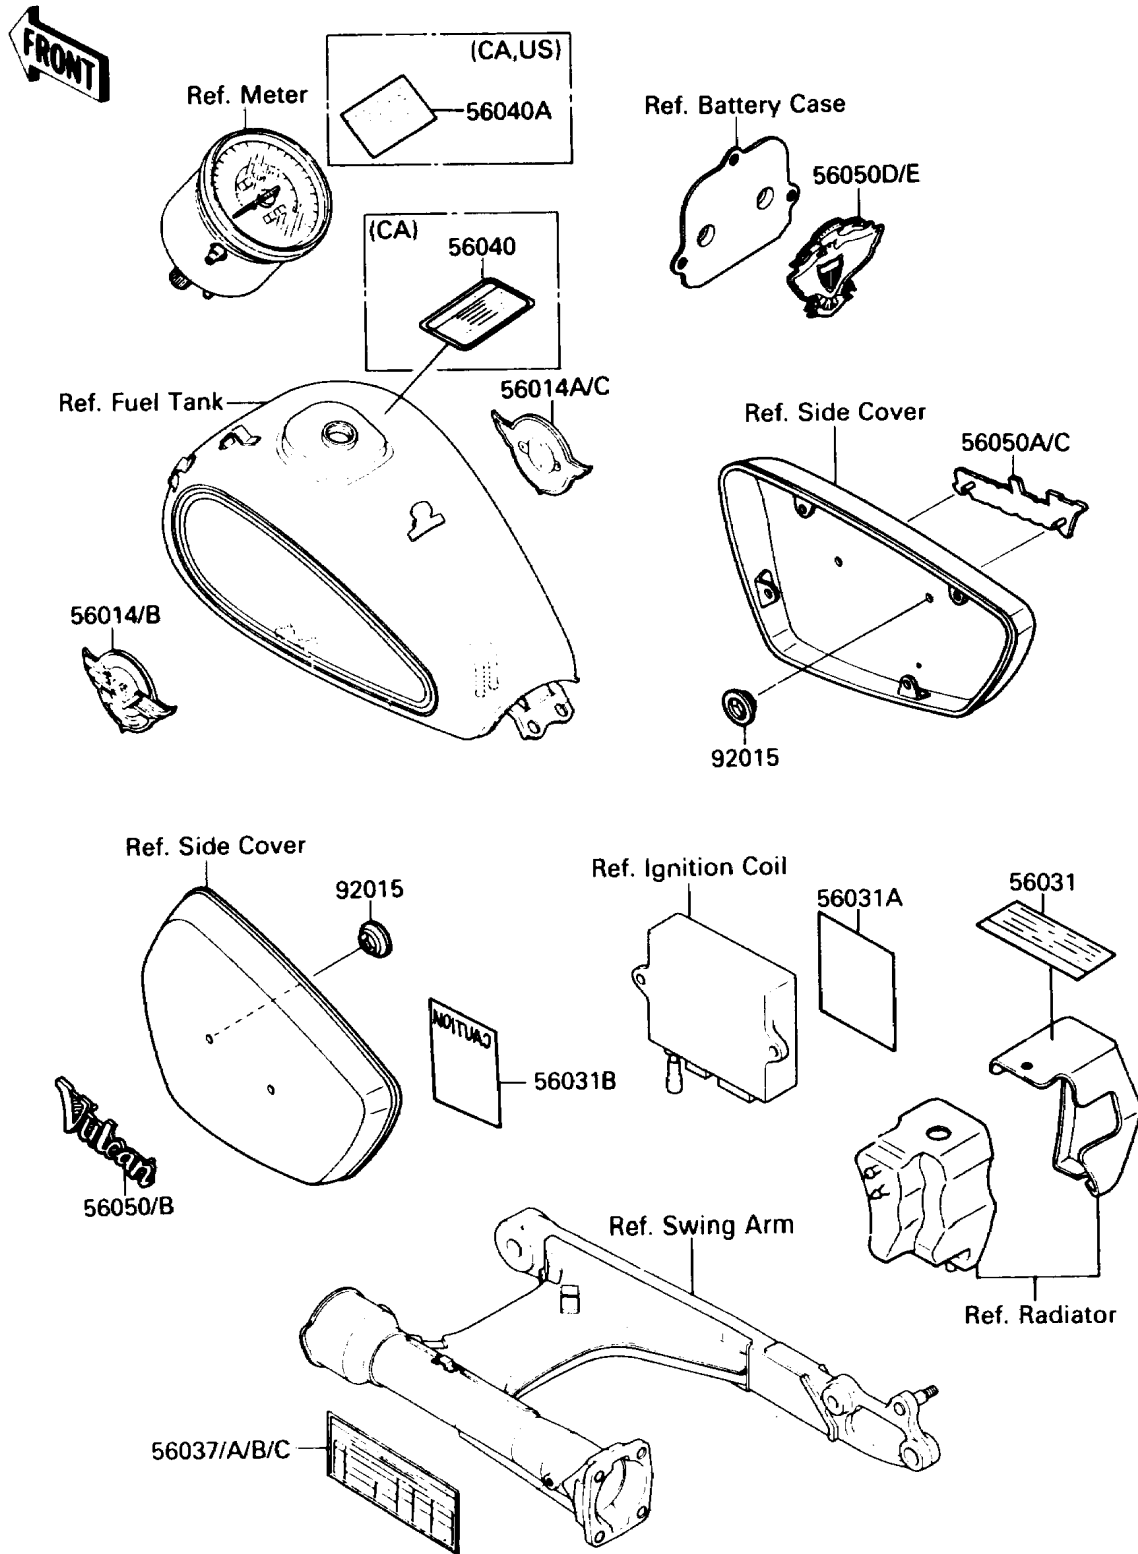

# 1990 Vulcan 88 PARTS DIAGRAM

Label

F286U

# 1990 Vulcan 88 PARTS LIST

Label

ITEM NAME	PART NUMBER	QUANTITY
LABEL-MANUAL,OIL & OIL FILTER (Ref # 56031)	56031-1558	1
LABEL-MANUAL,DAILY SAFETY (Ref # 56031A)	56031-1559	1
LABEL-MANUAL,BATTERY VENT (Ref # 56031B)	56031-1560	1
LABEL-SPECIFICATION,TIRE&LOAD (Ref # 56037B)	56037-1435	1
LABEL-WARNING,EVAPO (Ref # 56040)	56040-1121	1
LABEL-WARNING,BREAK IN CAUTION (Ref # 56040A)	56040-1220	1