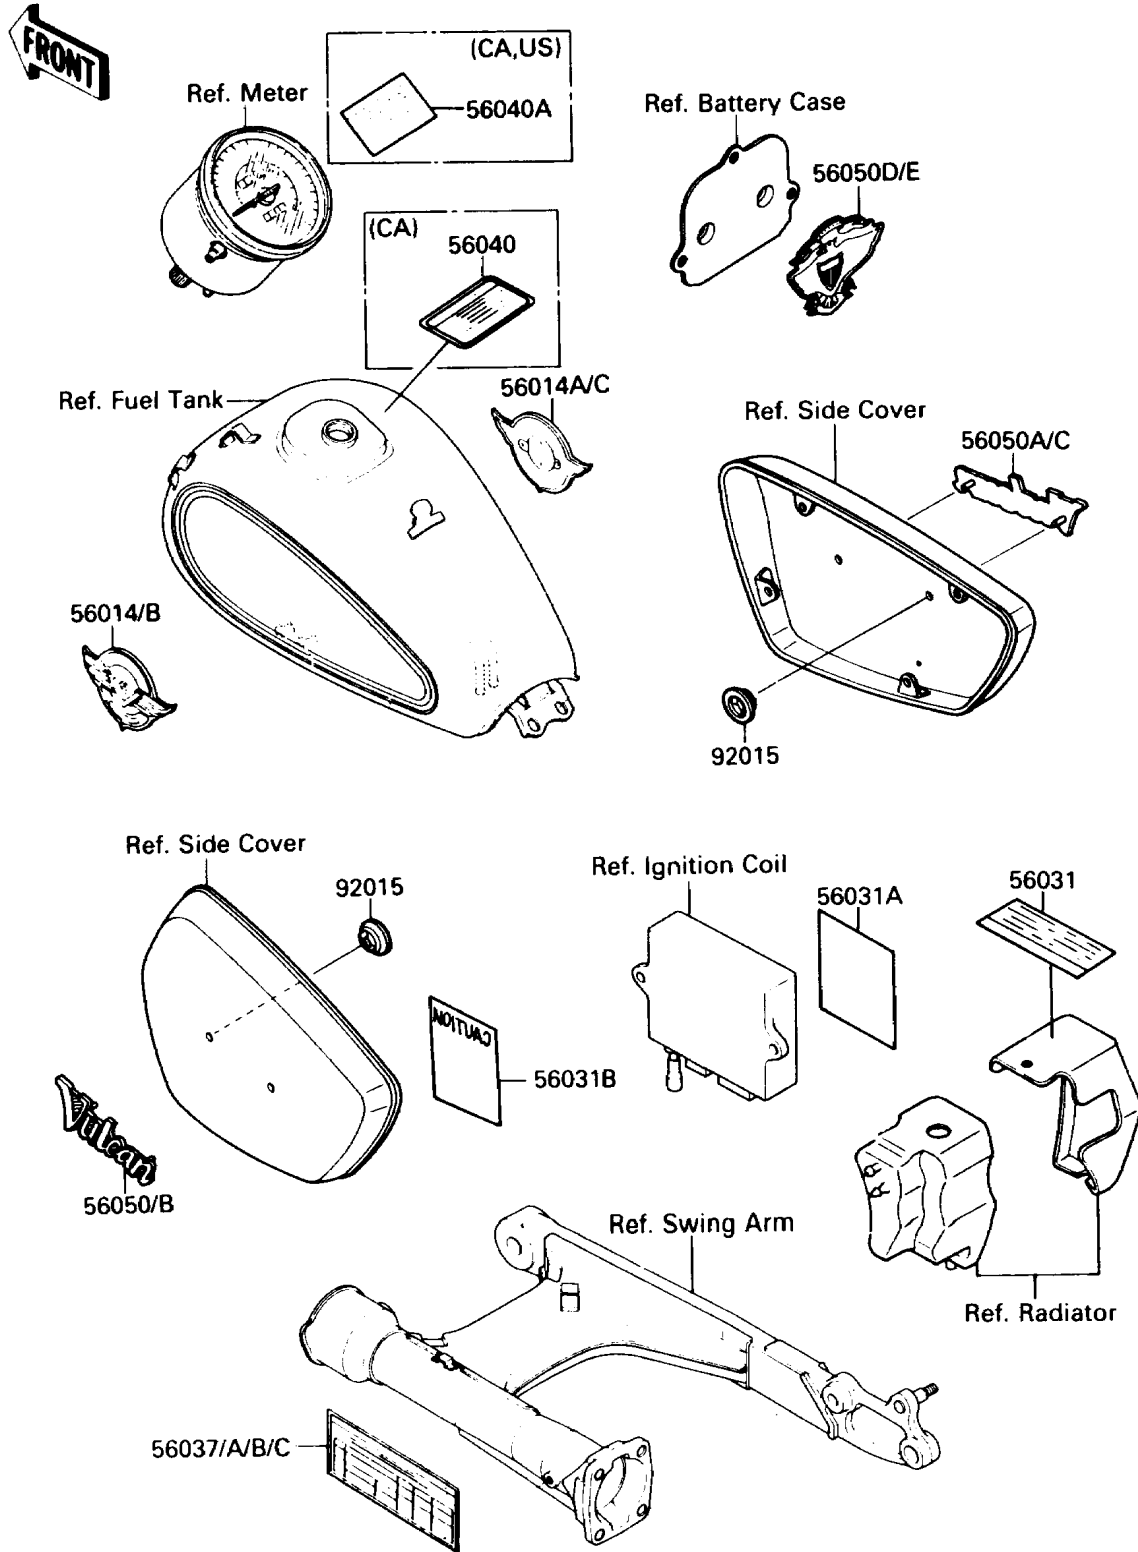

# 1990 Vulcan 88 PARTS DIAGRAM

Label

F286U

## 1990 Vulcan 88 PARTS LIST

Label

ITEM NAME	PART NUMBER	QUANTITY
LABEL-MANUAL,OIL & OIL FILTER (Ref # 56031)	56031-1558	1
LABEL-MANUAL,DAILY SAFETY (Ref # 56031A)	56031-1559	1
LABEL-MANUAL,BATTERY VENT (Ref # 56031B)	56031-1560	1
LABEL-SPECIFICATION,TIRE&LOAD (Ref # 56037B)	56037-1435	1
LABEL-WARNING,EVAPO (Ref # 56040)	56040-1121	1
LABEL-WARNING,BREAK IN CAUTION (Ref # 56040A)	56040-1220	1