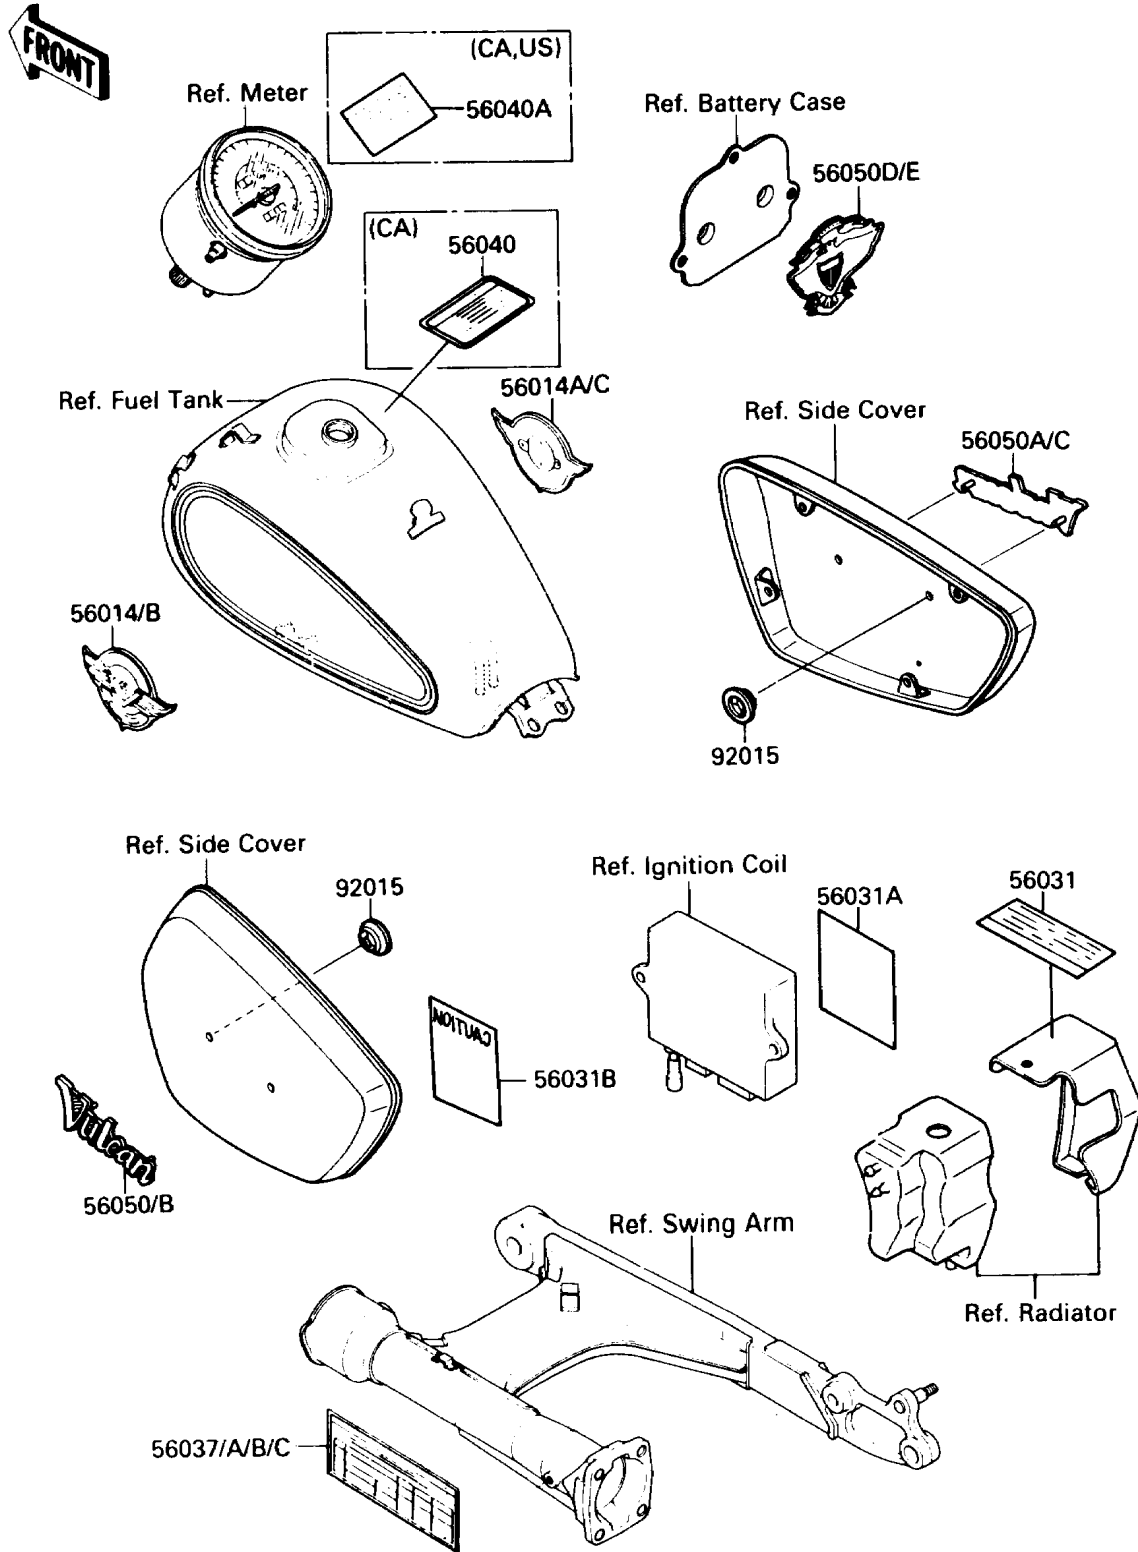

1991 Vulcan 88 PARTS DIAGRAM

Label

F286U

1991 Vulcan 88 PARTS LIST

Label

ITEM NAME	PART NUMBER	QUANTITY
LABEL-MANUAL,OIL & OIL FILTER (Ref # 56031)	56031-1558	1
LABEL-MANUAL,DAILY SAFETY (Ref # 56031A)	56031-1559	1
LABEL-MANUAL,BATTERY VENT (Ref # 56031B)	56031-1560	1
LABEL-SPECIFICATION,TIRE&LOAD (Ref # 56037B)	56037-1435	1
LABEL-WARNING,EVAPO (Ref # 56040)	56040-1121	1
LABEL-WARNING,BREAK IN CAUTION (Ref # 56040A)	56040-1220	1