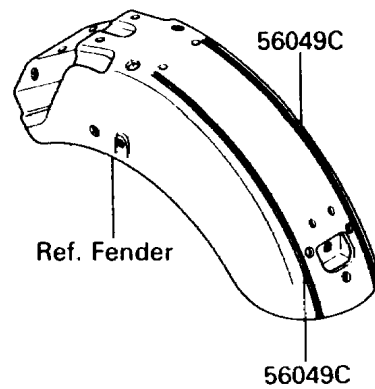

1990 Vulcan 88 PARTS DIAGRAM

Decal

F2861

1990 Vulcan 88 PARTS LIST

Decal

ITEM NAME	PART NUMBER	QUANTITY
EMBLEM,FUEL TANK,LH,FOR EBONY (Ref # 56014)	56014-1213	1
EMBLEM,FUEL TANK,RH,FOR EBONY (Ref # 56014A)	56014-1214	1
PATTERN,FUEL TANK,LH (Ref # 56049)	56049-1229	1
PATTERN,FUEL TANK,RH (Ref # 56049A)	56049-1230	1
PATTERN,FRONT FENDER,LH&RH (Ref # 56049B)	56049-1231	2
PATTERN,REAR FENDER,LH&RH (Ref # 56049C)	56049-1232	2
MARK,SIDE COVER,LH,FOR EBONY (Ref # 56050)	56050-1006	1
MARK,SIDE COVER,RH,FOR EBONY (Ref # 56050A)	56050-1007	1
MARK,BACK REST COVER,BLUE&EBON (Ref # 56050B)	56050-1009	1
NUT,PUSH,3MM (Ref # 92015)	92018-005	4