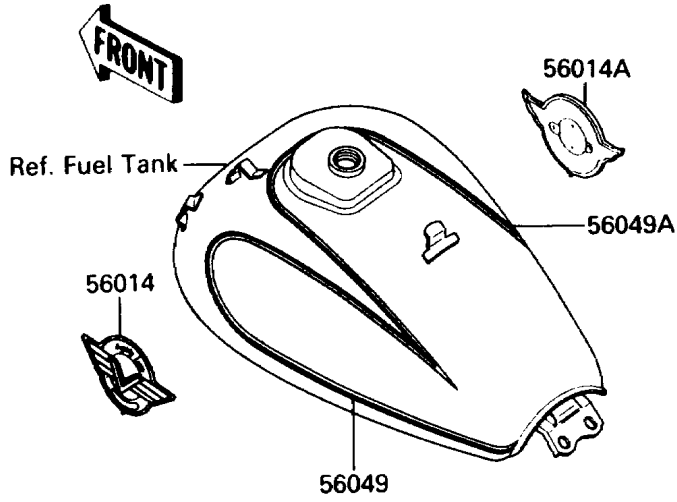

1990 Vulcan 88 PARTS DIAGRAM

Decal

F2861

1990 Vulcan 88 PARTS LIST

Decal

ITEM NAME	PART NUMBER	QUANTITY
EMBLEM,FUEL TANK,LH,FOR EBONY (Ref # 56014)	56014-1213	1
EMBLEM,FUEL TANK,RH,FOR EBONY (Ref # 56014A)	56014-1214	1
PATTERN,FUEL TANK,LH (Ref # 56049)	56049-1229	1
PATTERN,FUEL TANK,RH (Ref # 56049A)	56049-1230	1
PATTERN,FRONT FENDER,LH&RH (Ref # 56049B)	56049-1231	2
PATTERN,REAR FENDER,LH&RH (Ref # 56049C)	56049-1232	2
MARK,SIDE COVER,LH,FOR EBONY (Ref # 56050)	56050-1006	1
MARK,SIDE COVER,RH,FOR EBONY (Ref # 56050A)	56050-1007	1
MARK,BACK REST COVER,BLUE&EBON (Ref # 56050B)	56050-1009	1
NUT,PUSH,3MM (Ref # 92015)	92018-005	4