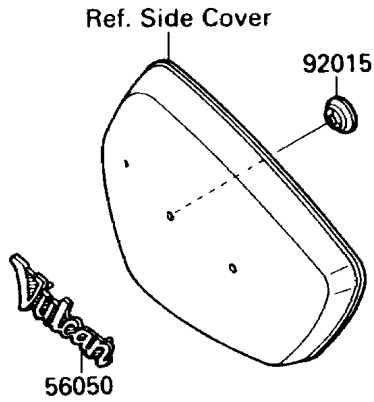

1990 Vulcan 88 PARTS DIAGRAM

Decal

F2861

1990 Vulcan 88 PARTS LIST

Decal

ITEM NAME	PART NUMBER	QUANTITY
EMBLEM,FUEL TANK,LH,FOR EBONY (Ref # 56014)	56014-1213	1
EMBLEM,FUEL TANK,RH,FOR EBONY (Ref # 56014A)	56014-1214	1
PATTERN,FUEL TANK,LH (Ref # 56049)	56049-1229	1
PATTERN,FUEL TANK,RH (Ref # 56049A)	56049-1230	1
PATTERN,FRONT FENDER,LH&RH (Ref # 56049B)	56049-1231	2
PATTERN,REAR FENDER,LH&RH (Ref # 56049C)	56049-1232	2
MARK,SIDE COVER,LH,FOR EBONY (Ref # 56050)	56050-1006	1
MARK,SIDE COVER,RH,FOR EBONY (Ref # 56050A)	56050-1007	1
MARK,BACK REST COVER,BLUE&EBON (Ref # 56050B)	56050-1009	1
NUT,PUSH,3MM (Ref # 92015)	92018-005	4