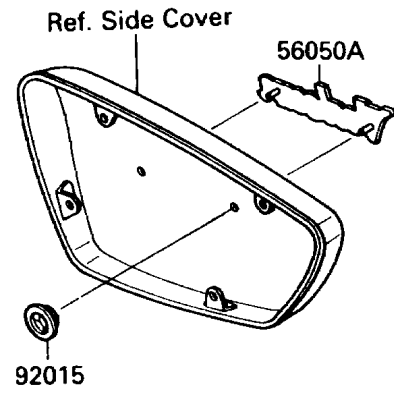

1990 Vulcan 88 PARTS DIAGRAM

Decal

F2861

1990 Vulcan 88 PARTS LIST

Decal

ITEM NAME	PART NUMBER	QUANTITY
EMBLEM,FUEL TANK,LH,FOR EBONY (Ref # 56014)	56014-1213	1
EMBLEM,FUEL TANK,RH,FOR EBONY (Ref # 56014A)	56014-1214	1
PATTERN,FUEL TANK,LH (Ref # 56049)	56049-1229	1
PATTERN,FUEL TANK,RH (Ref # 56049A)	56049-1230	1
PATTERN,FRONT FENDER,LH&RH (Ref # 56049B)	56049-1231	2
PATTERN,REAR FENDER,LH&RH (Ref # 56049C)	56049-1232	2
MARK,SIDE COVER,LH,FOR EBONY (Ref # 56050)	56050-1006	1
MARK,SIDE COVER,RH,FOR EBONY (Ref # 56050A)	56050-1007	1
MARK,BACK REST COVER,BLUE&EBON (Ref # 56050B)	56050-1009	1
NUT,PUSH,3MM (Ref # 92015)	92018-005	4