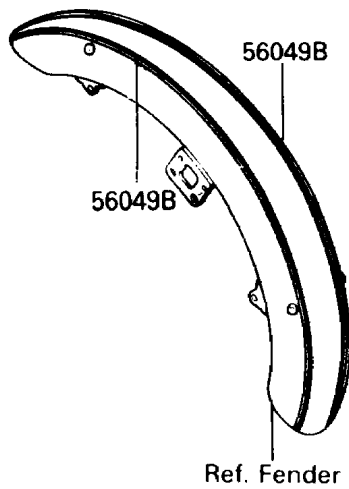

1990 Vulcan 88 PARTS DIAGRAM

Decal

F2861

1990 Vulcan 88 PARTS LIST

Decal

ITEM NAME	PART NUMBER	QUANTITY
EMBLEM,FUEL TANK,LH,FOR EBONY (Ref # 56014)	56014-1213	1
EMBLEM,FUEL TANK,RH,FOR EBONY (Ref # 56014A)	56014-1214	1
PATTERN,FUEL TANK,LH (Ref # 56049)	56049-1229	1
PATTERN,FUEL TANK,RH (Ref # 56049A)	56049-1230	1
PATTERN,FRONT FENDER,LH&RH (Ref # 56049B)	56049-1231	2
PATTERN,REAR FENDER,LH&RH (Ref # 56049C)	56049-1232	2
MARK,SIDE COVER,LH,FOR EBONY (Ref # 56050)	56050-1006	1
MARK,SIDE COVER,RH,FOR EBONY (Ref # 56050A)	56050-1007	1
MARK,BACK REST COVER,BLUE&EBON (Ref # 56050B)	56050-1009	1
NUT,PUSH,3MM (Ref # 92015)	92018-005	4