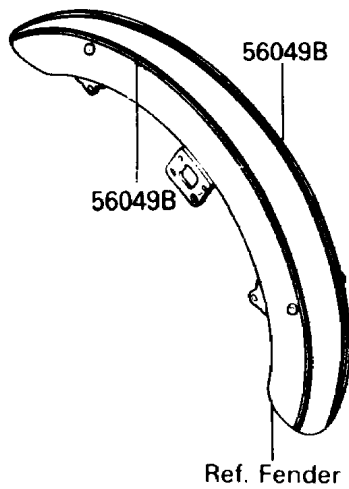

# 1991 Vulcan 88 PARTS DIAGRAM

Decal

F2861

## 1991 Vulcan 88 PARTS LIST

### Decal

ITEM NAME	PART NUMBER	QUANTITY
EMBLEM,FUEL TANK,LH,FOR EBONY (Ref # 56014)	56014-1213	1
EMBLEM,FUEL TANK,RH,FOR EBONY (Ref # 56014A)	56014-1214	1
PATTERN,FUEL TANK,LH (Ref # 56049)	56049-1229	1
PATTERN,FUEL TANK,RH (Ref # 56049A)	56049-1230	1
PATTERN,FRONT FENDER,LH&RH (Ref # 56049B)	56049-1231	2
PATTERN,REAR FENDER,LH&RH (Ref # 56049C)	56049-1232	2
MARK,SIDE COVER,LH,FOR EBONY (Ref # 56050)	56050-1006	1
MARK,SIDE COVER,RH,FOR EBONY (Ref # 56050A)	56050-1007	1
MARK,BACK REST COVER,BLUE&EBON (Ref # 56050B)	56050-1009	1
NUT,PUSH,3MM (Ref # 92015)	92018-005	4