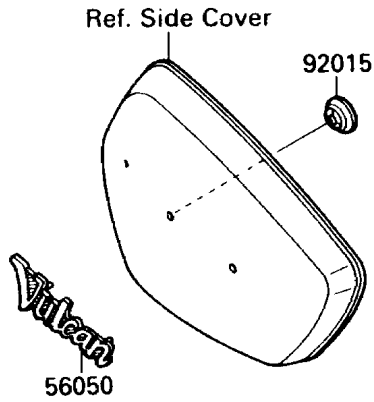

# 1991 Vulcan 88 PARTS DIAGRAM

Decal

F2861

## 1991 Vulcan 88 PARTS LIST

### Decal

ITEM NAME	PART NUMBER	QUANTITY
EMBLEM,FUEL TANK,LH,FOR EBONY (Ref # 56014)	56014-1213	1
EMBLEM,FUEL TANK,RH,FOR EBONY (Ref # 56014A)	56014-1214	1
PATTERN,FUEL TANK,LH (Ref # 56049)	56049-1229	1
PATTERN,FUEL TANK,RH (Ref # 56049A)	56049-1230	1
PATTERN,FRONT FENDER,LH&RH (Ref # 56049B)	56049-1231	2
PATTERN,REAR FENDER,LH&RH (Ref # 56049C)	56049-1232	2
MARK,SIDE COVER,LH,FOR EBONY (Ref # 56050)	56050-1006	1
MARK,SIDE COVER,RH,FOR EBONY (Ref # 56050A)	56050-1007	1
MARK,BACK REST COVER,BLUE&EBON (Ref # 56050B)	56050-1009	1
NUT,PUSH,3MM (Ref # 92015)	92018-005	4