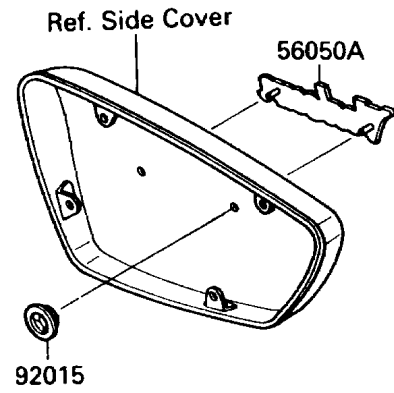

# 1991 Vulcan 88 PARTS DIAGRAM

Decal

F2861

## 1991 Vulcan 88 PARTS LIST

### Decal

ITEM NAME	PART NUMBER	QUANTITY
EMBLEM,FUEL TANK,LH,FOR EBONY (Ref # 56014)	56014-1213	1
EMBLEM,FUEL TANK,RH,FOR EBONY (Ref # 56014A)	56014-1214	1
PATTERN,FUEL TANK,LH (Ref # 56049)	56049-1229	1
PATTERN,FUEL TANK,RH (Ref # 56049A)	56049-1230	1
PATTERN,FRONT FENDER,LH&RH (Ref # 56049B)	56049-1231	2
PATTERN,REAR FENDER,LH&RH (Ref # 56049C)	56049-1232	2
MARK,SIDE COVER,LH,FOR EBONY (Ref # 56050)	56050-1006	1
MARK,SIDE COVER,RH,FOR EBONY (Ref # 56050A)	56050-1007	1
MARK,BACK REST COVER,BLUE&EBON (Ref # 56050B)	56050-1009	1
NUT,PUSH,3MM (Ref # 92015)	92018-005	4