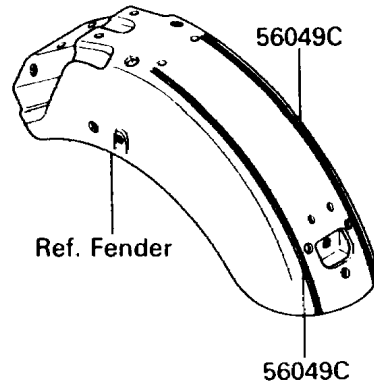

# 1991 Vulcan 88 PARTS DIAGRAM

Decal

F2861

## 1991 Vulcan 88 PARTS LIST

### Decal

ITEM NAME	PART NUMBER	QUANTITY
EMBLEM,FUEL TANK,LH,FOR EBONY (Ref # 56014)	56014-1213	1
EMBLEM,FUEL TANK,RH,FOR EBONY (Ref # 56014A)	56014-1214	1
PATTERN,FUEL TANK,LH (Ref # 56049)	56049-1229	1
PATTERN,FUEL TANK,RH (Ref # 56049A)	56049-1230	1
PATTERN,FRONT FENDER,LH&RH (Ref # 56049B)	56049-1231	2
PATTERN,REAR FENDER,LH&RH (Ref # 56049C)	56049-1232	2
MARK,SIDE COVER,LH,FOR EBONY (Ref # 56050)	56050-1006	1
MARK,SIDE COVER,RH,FOR EBONY (Ref # 56050A)	56050-1007	1
MARK,BACK REST COVER,BLUE&EBON (Ref # 56050B)	56050-1009	1
NUT,PUSH,3MM (Ref # 92015)	92018-005	4