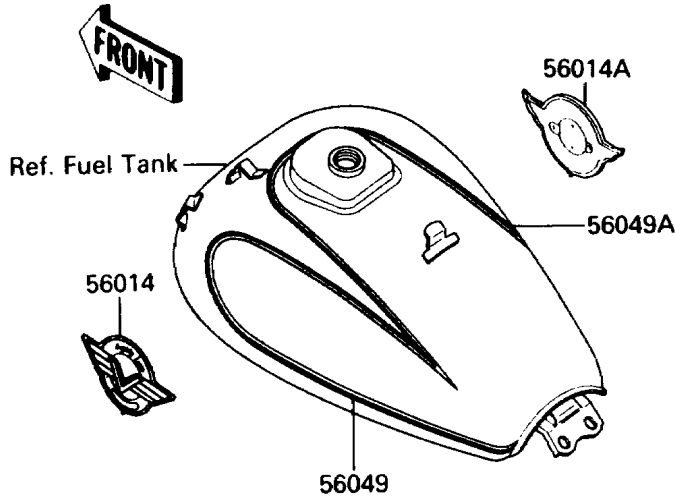

# 1991 Vulcan 88 PARTS DIAGRAM

Decal

F2861

## 1991 Vulcan 88 PARTS LIST

### Decal

ITEM NAME	PART NUMBER	QUANTITY
EMBLEM,FUEL TANK,LH,FOR EBONY (Ref # 56014)	56014-1213	1
EMBLEM,FUEL TANK,RH,FOR EBONY (Ref # 56014A)	56014-1214	1
PATTERN,FUEL TANK,LH (Ref # 56049)	56049-1229	1
PATTERN,FUEL TANK,RH (Ref # 56049A)	56049-1230	1
PATTERN,FRONT FENDER,LH&RH (Ref # 56049B)	56049-1231	2
PATTERN,REAR FENDER,LH&RH (Ref # 56049C)	56049-1232	2
MARK,SIDE COVER,LH,FOR EBONY (Ref # 56050)	56050-1006	1
MARK,SIDE COVER,RH,FOR EBONY (Ref # 56050A)	56050-1007	1
MARK,BACK REST COVER,BLUE&EBON (Ref # 56050B)	56050-1009	1
NUT,PUSH,3MM (Ref # 92015)	92018-005	4