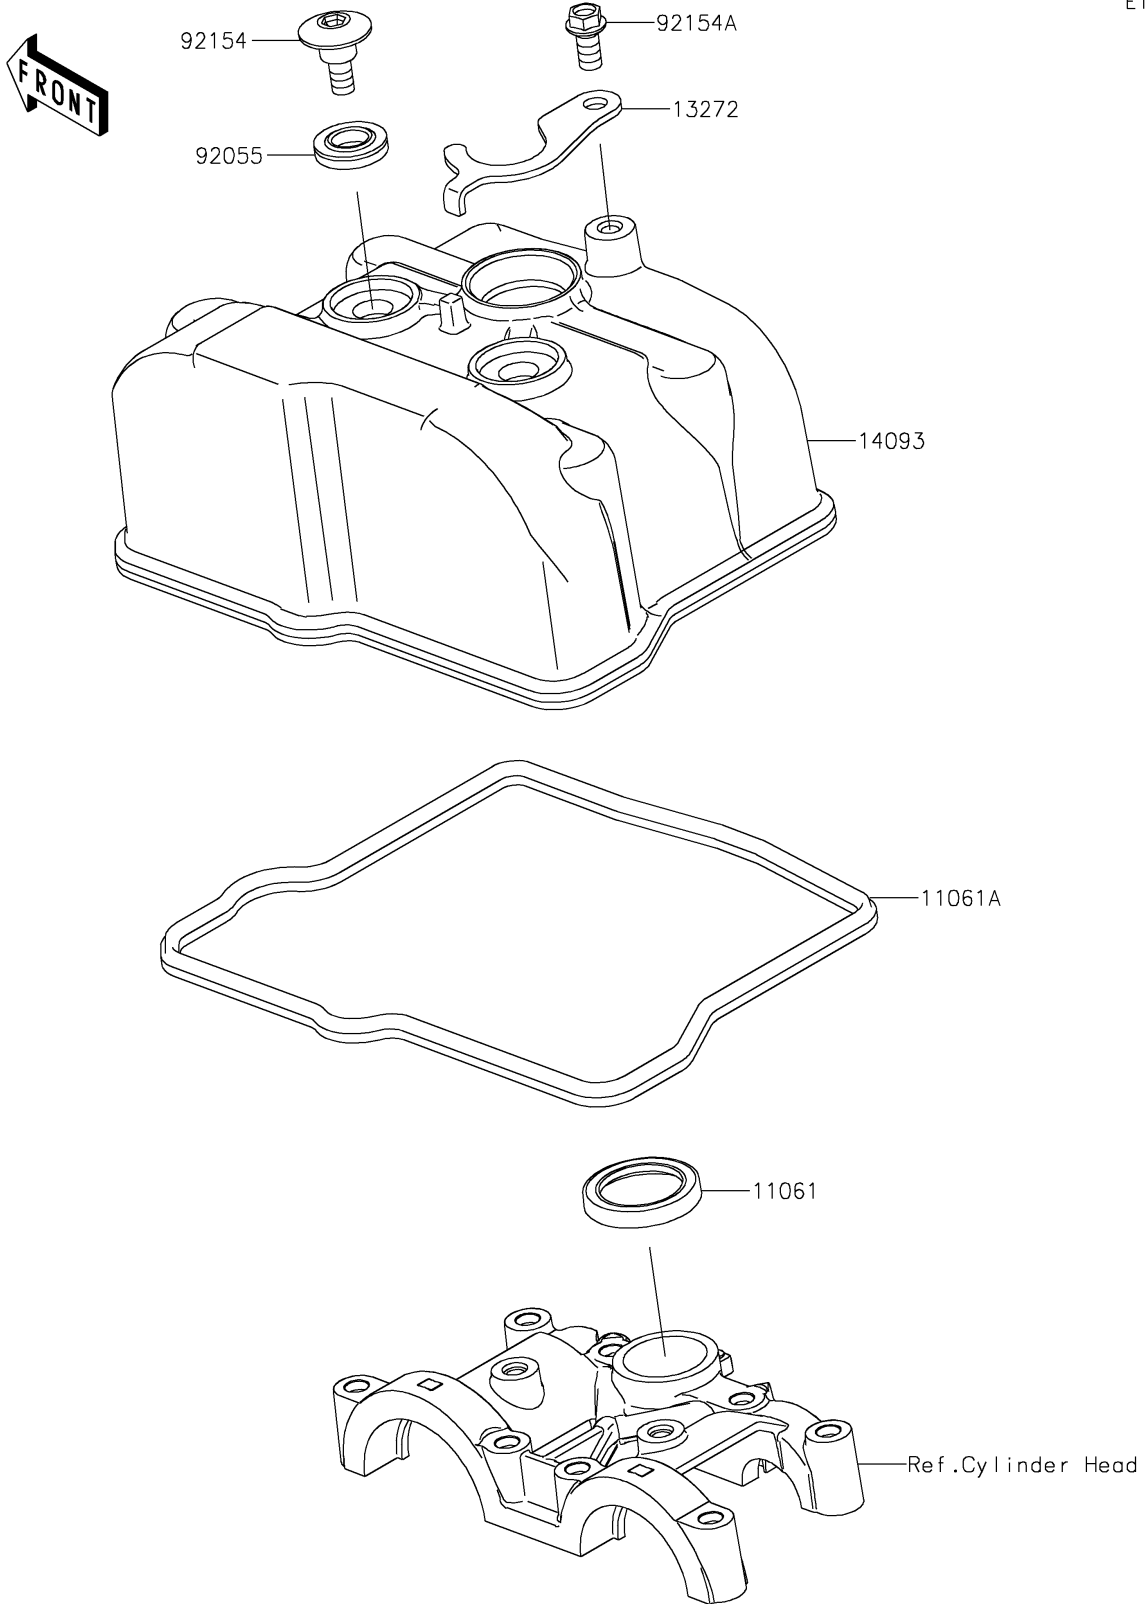

2021 KX™ 450X PARTS DIAGRAM

Cylinder Head Cover

E1112

2021 KX™ 450X PARTS LIST

Cylinder Head Cover

ITEM NAME	PART NUMBER	QUANTITY
GASKET,PLUG HOLE (Ref # 11061)	11061-1197	1
GASKET,HEAD COVER (Ref # 11061A)	11061-1269	1
PLATE (Ref # 13272)	13272-2955	1
COVER,HEAD (Ref # 14093)	14093-0704	1
RING-O,HEAD COVER BOLT (Ref # 92055)	92055-1352	2
BOLT,SOCKET,6MM (Ref # 92154)	92154-2094	2
BOLT,FLANGED,6X12 (Ref # 92154A)	92154-2975	1