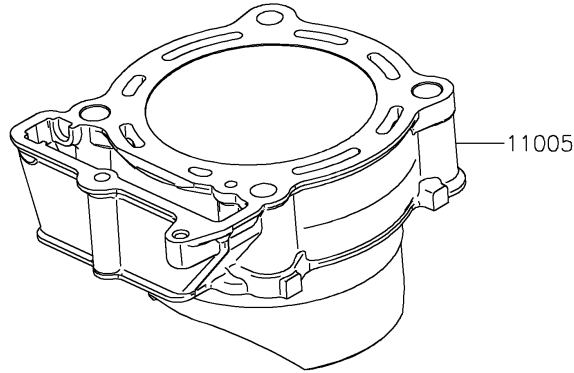

2021 KX™ 450X PARTS DIAGRAM

Cylinder/Piston(s)

E1120

2021 KX™ 450X PARTS LIST

Cylinder/Piston(s)

ITEM NAME	PART NUMBER	QUANTITY
CYLINDER-ENGINE (Ref # 11005)	11005-0721	1
GASKET,CYLINDER BASE (Ref # 11061)	11061-1270	1
PISTON-ENGINE (Ref # 13001)	13001-0816	1
PIN-PISTON (Ref # 13002)	13002-0715	1
RING-SET-PISTON (Ref # 13008)	13008-0555	1
RING-SNAP,PISTON PIN (Ref # 92036)	92036-008	2
PIN,10.1X12X14 (Ref # 92043)	92043-4009	2