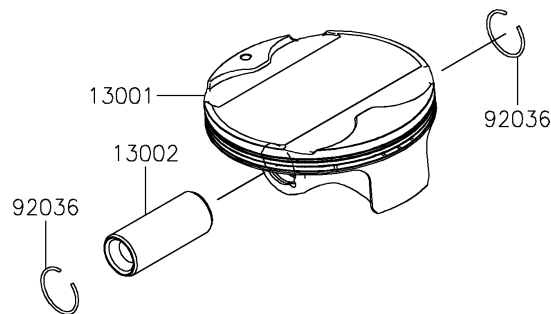

2021 KX™ 450X PARTS DIAGRAM

Cylinder/Piston(s)

E1120

2021 KX™ 450X PARTS LIST

Cylinder/Piston(s)

ITEM NAME	PART NUMBER	QUANTITY
CYLINDER-ENGINE (Ref # 11005)	11005-0721	1
GASKET,CYLINDER BASE (Ref # 11061)	11061-1270	1
PISTON-ENGINE (Ref # 13001)	13001-0816	1
PIN-PISTON (Ref # 13002)	13002-0715	1
RING-SET-PISTON (Ref # 13008)	13008-0555	1
RING-SNAP,PISTON PIN (Ref # 92036)	92036-008	2
PIN,10.1X12X14 (Ref # 92043)	92043-4009	2