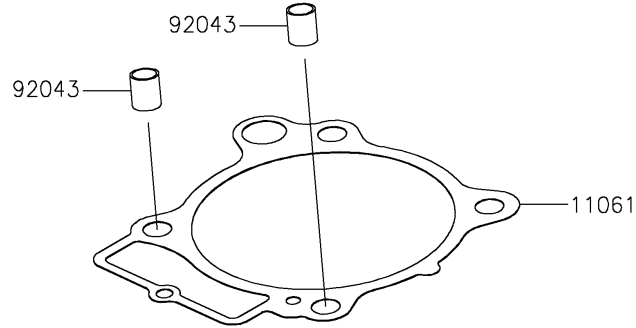

2021 KX™ 450X PARTS DIAGRAM

Cylinder/Piston(s)

E1120

2021 KX™ 450X PARTS LIST

Cylinder/Piston(s)

ITEM NAME	PART NUMBER	QUANTITY
CYLINDER-ENGINE (Ref # 11005)	11005-0721	1
GASKET,CYLINDER BASE (Ref # 11061)	11061-1270	1
PISTON-ENGINE (Ref # 13001)	13001-0816	1
PIN-PISTON (Ref # 13002)	13002-0715	1
RING-SET-PISTON (Ref # 13008)	13008-0555	1
RING-SNAP,PISTON PIN (Ref # 92036)	92036-008	2
PIN,10.1X12X14 (Ref # 92043)	92043-4009	2