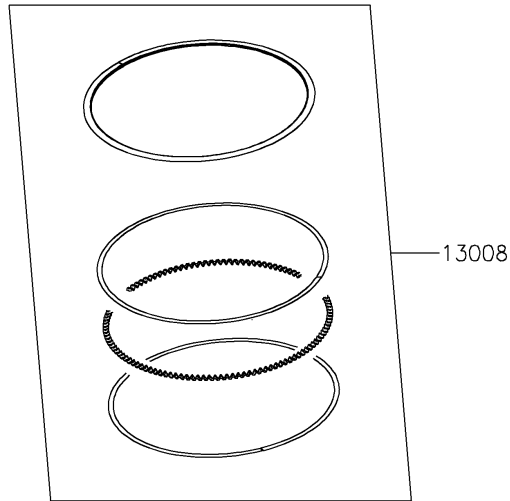

2021 KX™ 450X PARTS DIAGRAM

Cylinder/Piston(s)

E1120

2021 KX™ 450X PARTS LIST

Cylinder/Piston(s)

ITEM NAME	PART NUMBER	QUANTITY
CYLINDER-ENGINE (Ref # 11005)	11005-0721	1
GASKET,CYLINDER BASE (Ref # 11061)	11061-1270	1
PISTON-ENGINE (Ref # 13001)	13001-0816	1
PIN-PISTON (Ref # 13002)	13002-0715	1
RING-SET-PISTON (Ref # 13008)	13008-0555	1
RING-SNAP,PISTON PIN (Ref # 92036)	92036-008	2
PIN,10.1X12X14 (Ref # 92043)	92043-4009	2