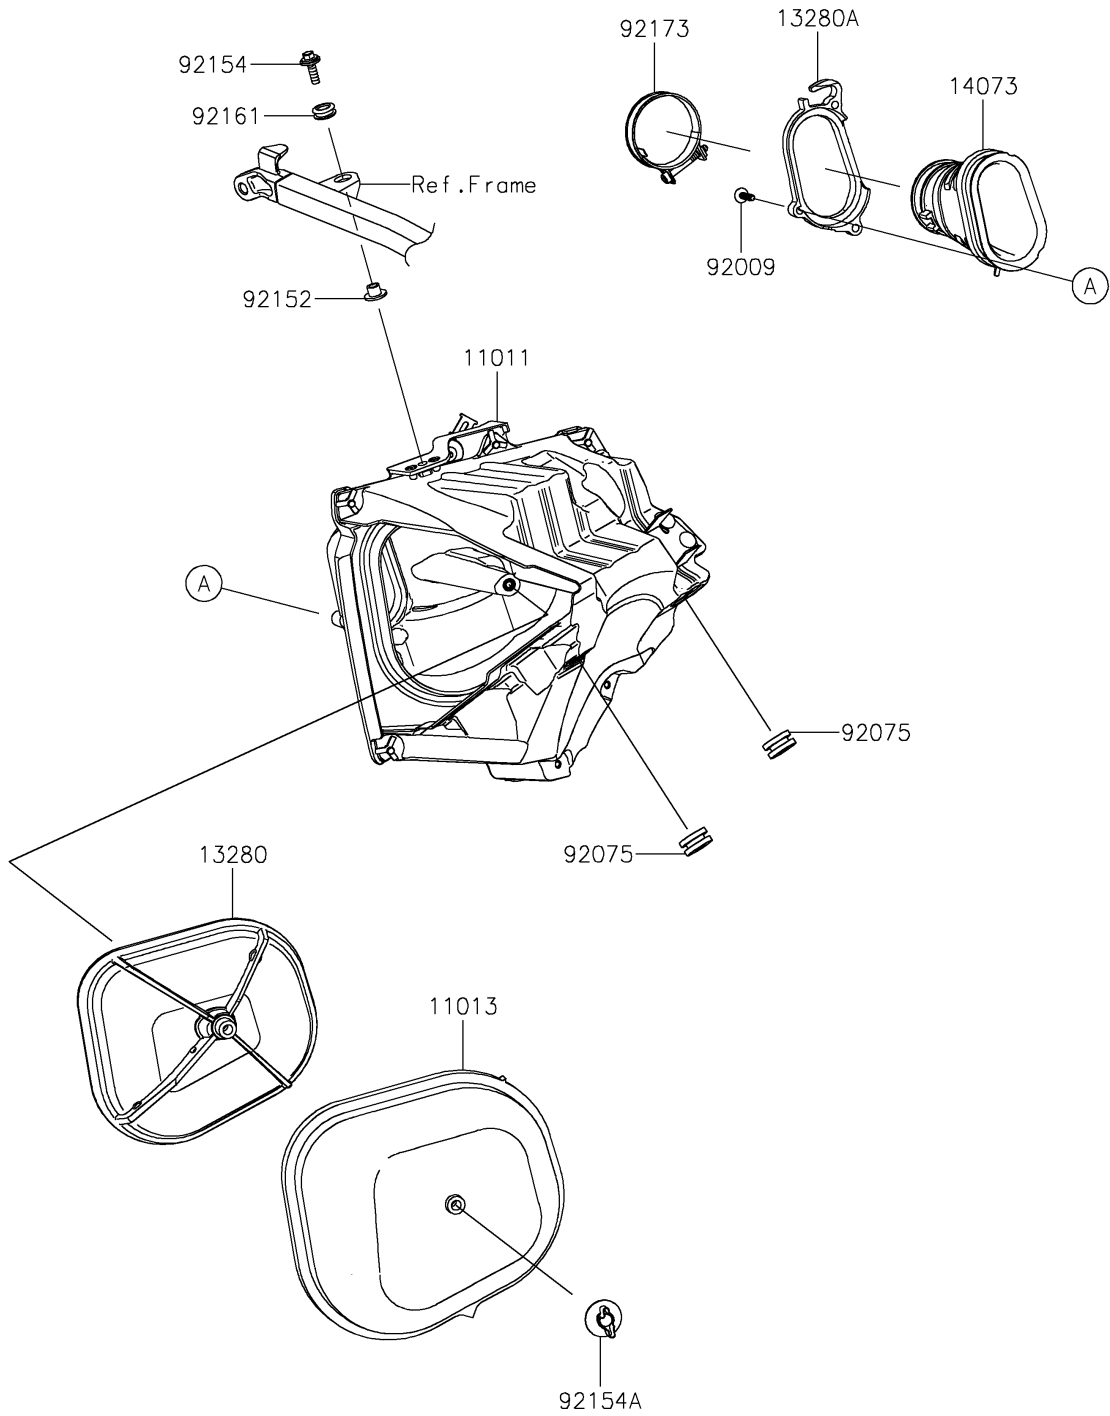

2022 KX™ 450X PARTS DIAGRAM

Air Cleaner

E1130

2022 KX™ 450X PARTS LIST

Air Cleaner

ITEM NAME	PART NUMBER	QUANTITY
CASE-AIR FILTER,L.GREEN (Ref # 11011)	11011-0927-290	1
ELEMENT-AIR FILTER (Ref # 11013)	11013-0811	1
HOLDER,ELEMENT BASE (Ref # 13280)	13280-0913	1
HOLDER,DUCT (Ref # 13280A)	13280-0925	1
DUCT (Ref # 14073)	14073-0888	1
SCREW,TAPPING,5X20 (Ref # 92009)	92009-1993	3
DAMPER,10X24X12 (Ref # 92075)	92075-1690	2
COLLAR (Ref # 92152)	92152-1449	1
BOLT,FLANGED,6X20 (Ref # 92154)	92154-1268	1
BOLT,WING,6X35 (Ref # 92154A)	92154-2943	1
DAMPER (Ref # 92161)	92161-0266	1
CLAMP,57.5MM (Ref # 92173)	92173-1608	1