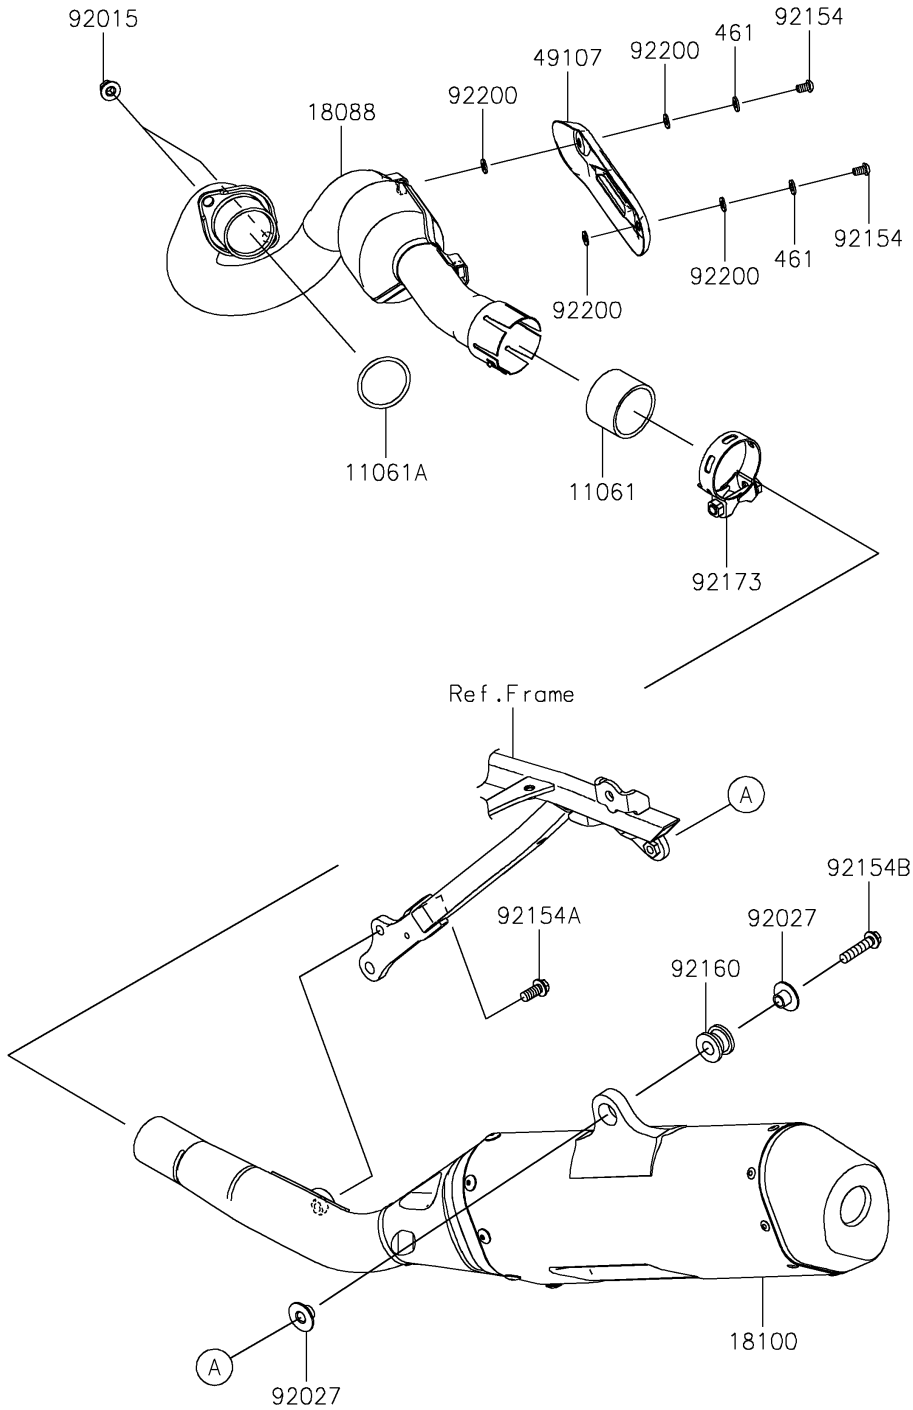

2022 KX™ 450X PARTS DIAGRAM

Muffler(s)

E1140

2022 KX™ 450X PARTS LIST

Muffler(s)

ITEM NAME	PART NUMBER	QUANTITY
GASKET,CONNECTING (Ref # 11061)	11061-1278	1
GASKET,40X46.4X3 (Ref # 11061A)	11061-1297	1
PIPE-EXHAUST (Ref # 18088)	18088-1465	1
BODY-ASSY-MUFFLER (Ref # 18100)	18100-0601	1
COVER-EXHAUST PIPE (Ref # 49107)	49107-0812	1
NUT,8MM (Ref # 92015)	92015-1402	2
COLLAR,FLANGED,8.8X10.6 (Ref # 92027)	92027-1653	2
BOLT,TORX,6X10 (Ref # 92154)	92154-1938	2
BOLT,FLANGED,8X18 (Ref # 92154A)	92154-2984	1
BOLT,FLANGED,8X35 (Ref # 92154B)	92154-2985	1
DAMPER,MUFFLER MOUNT (Ref # 92160)	92160-1116	1
CLAMP (Ref # 92173)	92173-1859	1
WASHER,5.9X12X1.2 (Ref # 92200)	92200-1826	4
WASHER-SPRING,6MM (Ref # 461)	461S0600	2