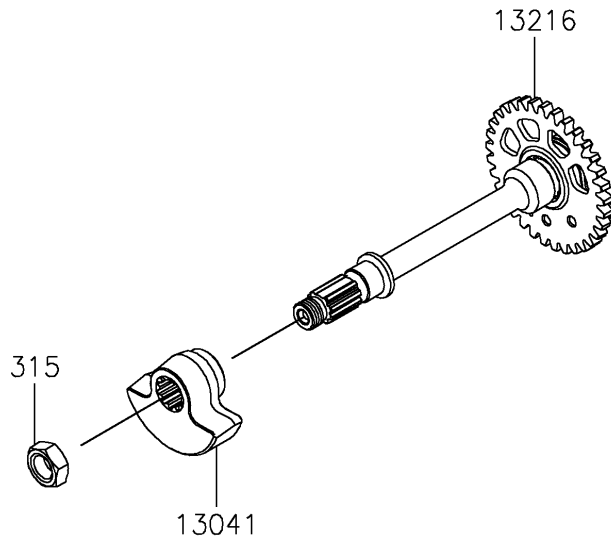

2022 KX™ 450X PARTS DIAGRAM

Crankshaft

E1321

2022 KX™ 450X PARTS LIST

Crankshaft

ITEM NAME	PART NUMBER	QUANTITY
CRANKSHAFT-COMP (Ref # 13031)	13031-0948	1
BALANCER,LH (Ref # 13041)	13041-0564	1
GEAR-PRIMARY SPUR,22T (Ref # 13097)	13097-0600	1
GEAR-COMP,BALANCER (Ref # 13216)	13216-0898	1
GEAR-SPUR,BALANCER DRIVE,33T (Ref # 59051)	59051-0806	1
WASHER (Ref # 92200)	92200-1505	1
NUT,18MM (Ref # 92210)	92210-1844	1
NUT-HEX-FINE,12MM (Ref # 315)	315BA1200	1