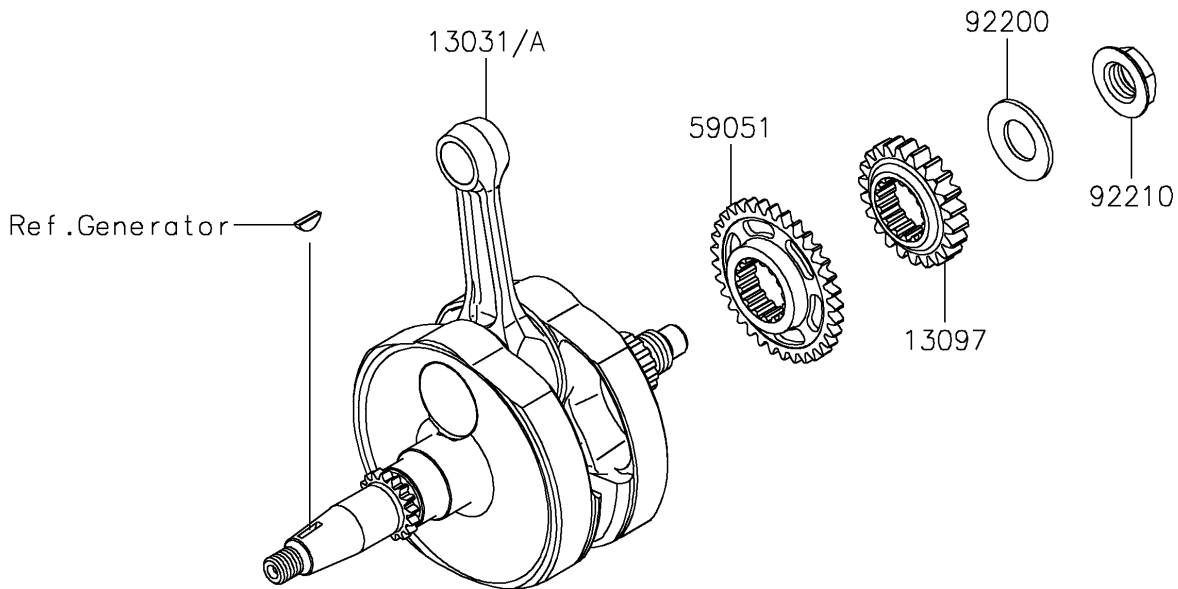

2022 KX™ 450X PARTS DIAGRAM

Crankshaft

E1321

2022 KX™ 450X PARTS LIST

Crankshaft

ITEM NAME	PART NUMBER	QUANTITY
CRANKSHAFT-COMP (Ref # 13031)	13031-0948	1
BALANCER,LH (Ref # 13041)	13041-0564	1
GEAR-PRIMARY SPUR,22T (Ref # 13097)	13097-0600	1
GEAR-COMP,BALANCER (Ref # 13216)	13216-0898	1
GEAR-SPUR,BALANCER DRIVE,33T (Ref # 59051)	59051-0806	1
WASHER (Ref # 92200)	92200-1505	1
NUT,18MM (Ref # 92210)	92210-1844	1
NUT-HEX-FINE,12MM (Ref # 315)	315BA1200	1