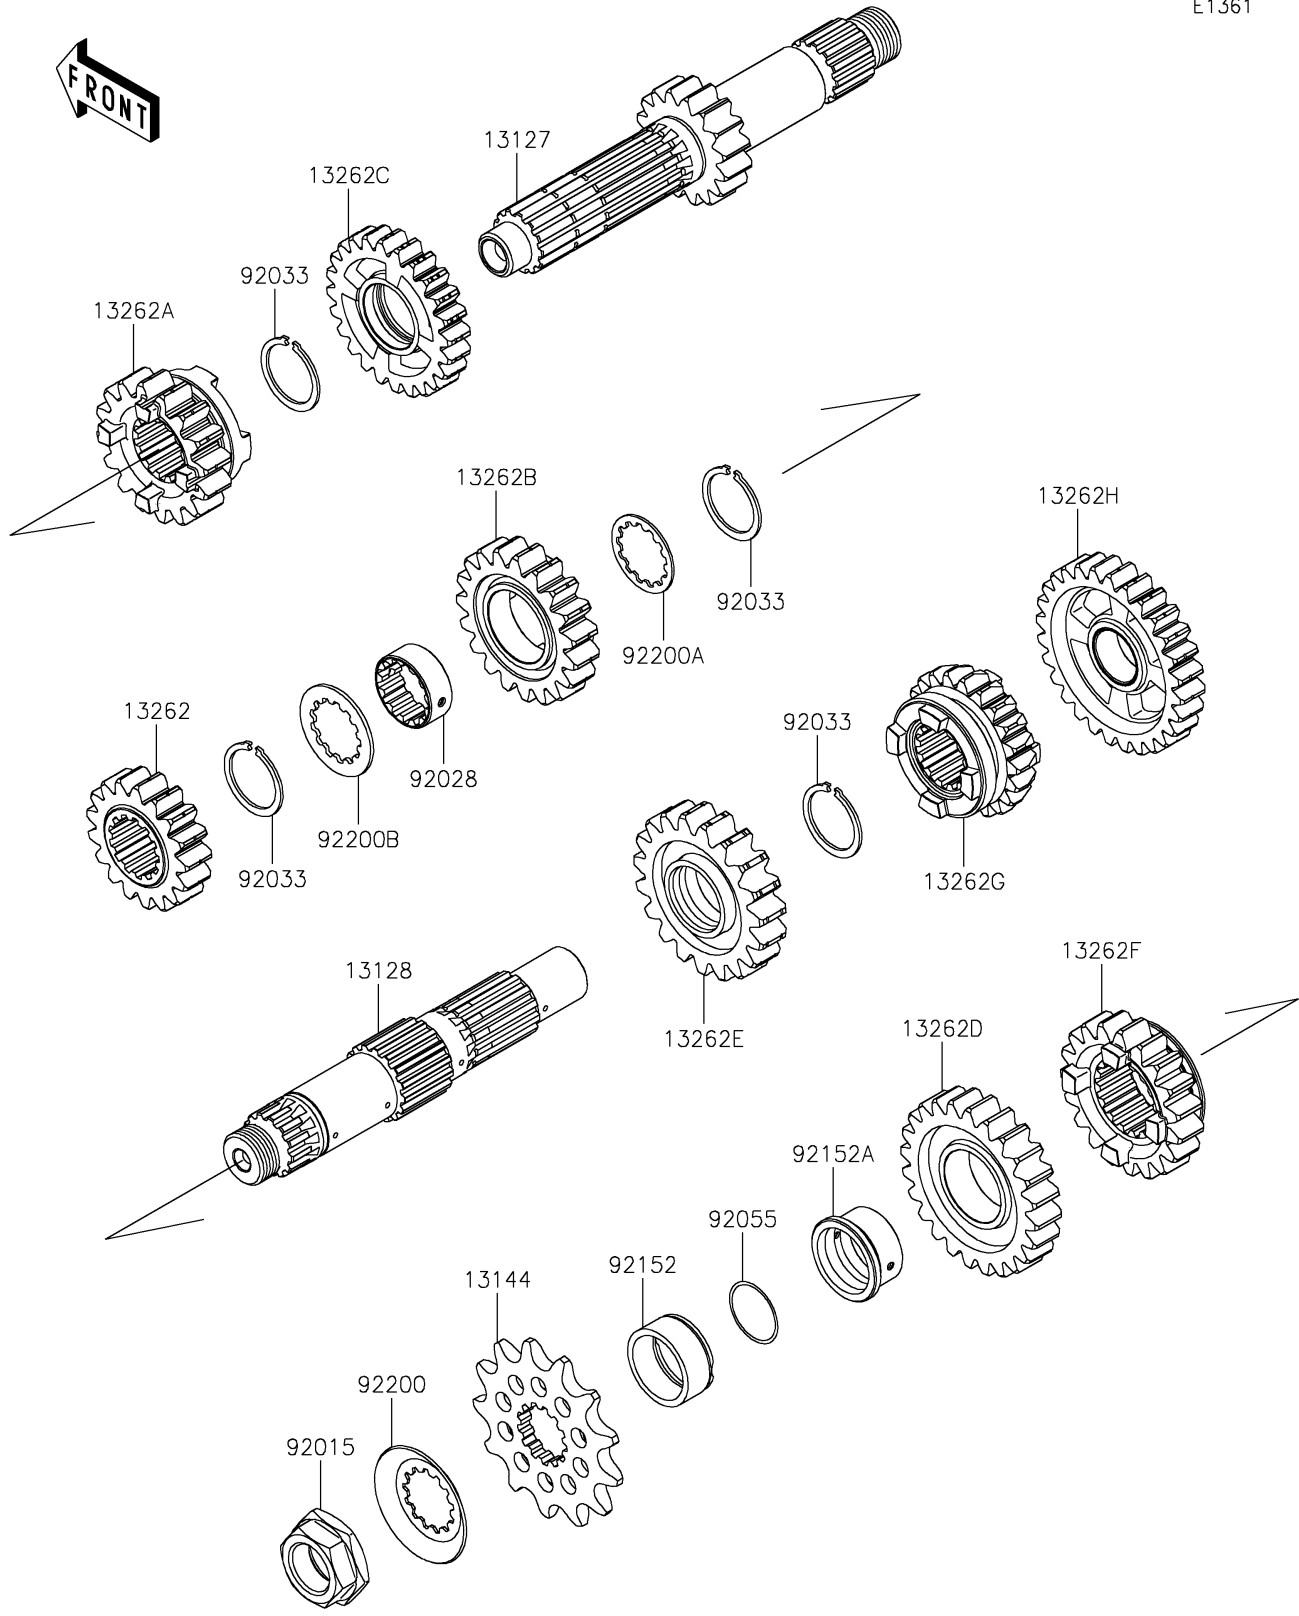

2021 KX™ 450X PARTS DIAGRAM

Transmission

E1361

2021 KX™ 450X PARTS LIST

Transmission

ITEM NAME	PART NUMBER	QUANTITY
SHAFT-TRANSMISSION INPUT (Ref # 13127)	13127-0703	1
SHAFT-TRANSMISSION OUTPUT (Ref # 13128)	13128-0716	1
SPROCKET-OUTPUT,13T (Ref # 13144)	13144-0063	1
GEAR,INPUT 2ND,17T (Ref # 13262)	13262-1557	1
GEAR,INPUT 3RD,16T (Ref # 13262A)	13262-1558	1
GEAR,INPUT 4TH,19T (Ref # 13262B)	13262-1559	1
GEAR,INPUT 5TH,24T (Ref # 13262C)	13262-1560	1
GEAR,OUTPUT 2ND,24T (Ref # 13262D)	13262-1561	1
GEAR,OUTPUT 3RD,19T (Ref # 13262E)	13262-1562	1
GEAR,OUTPUT 4TH,19T (Ref # 13262F)	13262-1563	1
GEAR,OUTPUT 5TH,21T (Ref # 13262G)	13262-1564	1
GEAR,OUTPUT LOW,28T (Ref # 13262H)	13262-1572	1
NUT,20MM (Ref # 92015)	92015-1963	1
BUSHING,INPUT TOP GEAR (Ref # 92028)	92028-1857	1
RING-SNAP,25MM (Ref # 92033)	92033-1172	4
RING-O,21.5X1.5 (Ref # 92055)	92055-1293	1
COLLAR,25X30X13.2 (Ref # 92152)	92152-0150	1
COLLAR (Ref # 92152A)	92152-0540	1
WASHER (Ref # 92200)	92200-0390	1
WASHER (Ref # 92200A)	92200-1389	1
WASHER,INPUT (Ref # 92200B)	92200-1524	1