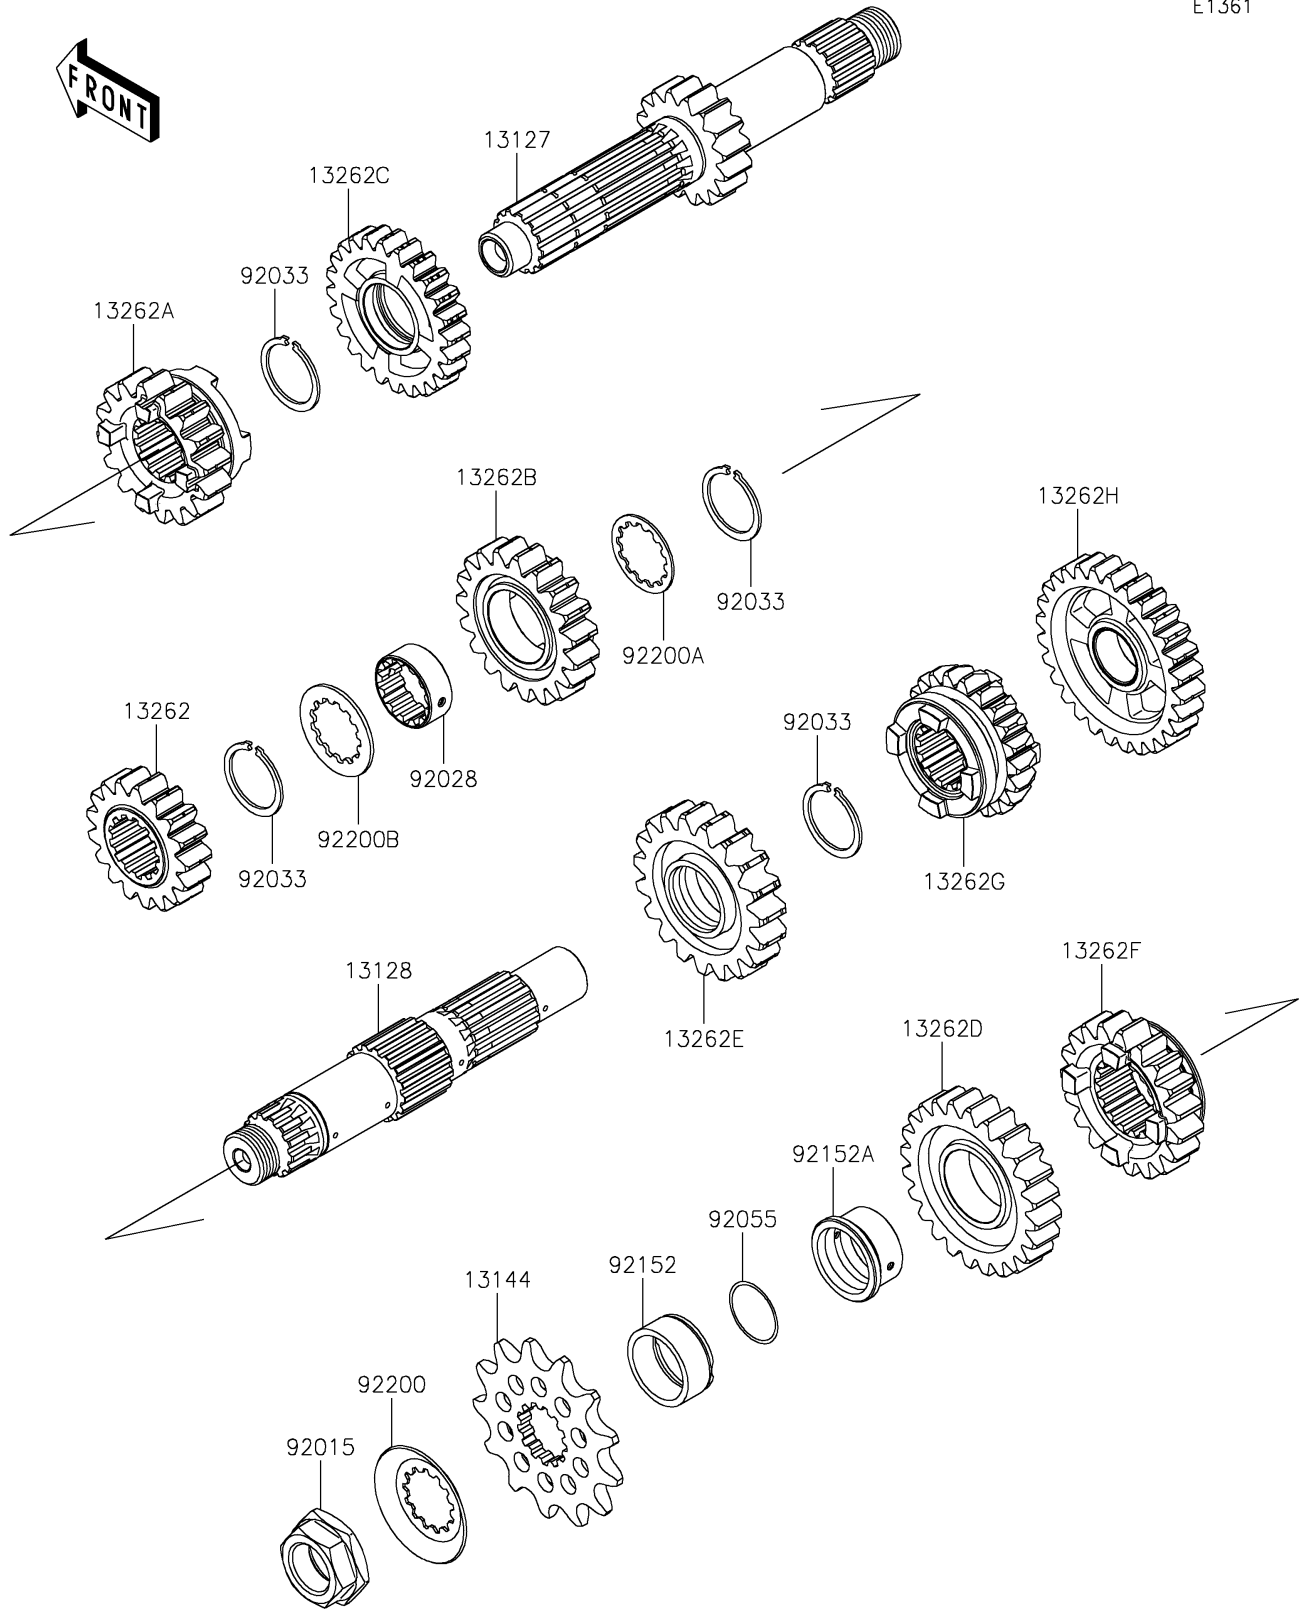

2022 KX™ 450X PARTS DIAGRAM

Transmission

E1361

2022 KX™ 450X PARTS LIST

Transmission

ITEM NAME	PART NUMBER	QUANTITY
SHAFT-TRANSMISSION INPUT (Ref # 13127)	13127-0703	1
SHAFT-TRANSMISSION OUTPUT (Ref # 13128)	13128-0716	1
SPROCKET-OUTPUT,13T (Ref # 13144)	13144-0063	1
GEAR,INPUT 2ND,17T (Ref # 13262)	13262-1557	1
GEAR,INPUT 3RD,16T (Ref # 13262A)	13262-1558	1
GEAR,INPUT 4TH,19T (Ref # 13262B)	13262-1559	1
GEAR,INPUT 5TH,24T (Ref # 13262C)	13262-1560	1
GEAR,OUTPUT 2ND,24T (Ref # 13262D)	13262-1561	1
GEAR,OUTPUT 3RD,19T (Ref # 13262E)	13262-1562	1
GEAR,OUTPUT 4TH,19T (Ref # 13262F)	13262-1563	1
GEAR,OUTPUT 5TH,21T (Ref # 13262G)	13262-1564	1
GEAR,OUTPUT LOW,28T (Ref # 13262H)	13262-1572	1
NUT,20MM (Ref # 92015)	92015-1963	1
BUSHING,INPUT TOP GEAR (Ref # 92028)	92028-1857	1
RING-SNAP,25MM (Ref # 92033)	92033-1172	4
RING-O,21.5X1.5 (Ref # 92055)	92055-1293	1
COLLAR,25X30X13.2 (Ref # 92152)	92152-0150	1
COLLAR (Ref # 92152A)	92152-0540	1
WASHER (Ref # 92200)	92200-0390	1
WASHER (Ref # 92200A)	92200-1389	1
WASHER,INPUT (Ref # 92200B)	92200-1524	1