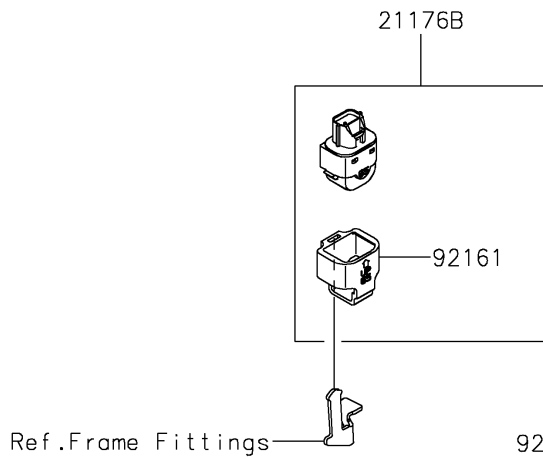

2022 KX™ 450X PARTS DIAGRAM

Fuel Injection

E1530

2022 KX™ 450X PARTS LIST

Fuel Injection

ITEM NAME	PART NUMBER	QUANTITY
CONTROL UNIT-ELECTRONIC (Ref # 21175)	21175-1361	1
SENSOR,WATER TEMP (Ref # 21176)	21176-0009	1
SENSOR,AIR TEMPERATURE (Ref # 21176A)	21176-0048	1
SENSOR,VEHICLE-DOWN (Ref # 21176B)	21176-0704	1
RELAY-ASSY (Ref # 27002)	27002-1086	1
SCREW,TAPPING,5X16 (Ref # 92009)	92009-1984	1
RING-O,9.5X1.9 (Ref # 92055)	92055-0016	1
DAMPER (Ref # 92161)	92161-0951	1
DAMPER,ECU (Ref # 92161A)	92161-0976	1