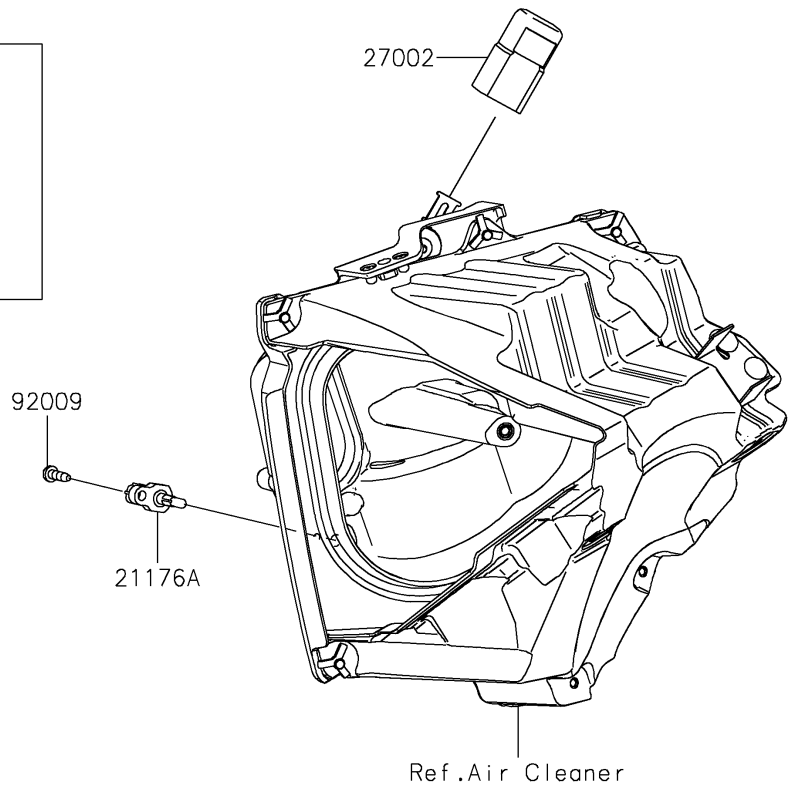

2022 KX™ 450X PARTS DIAGRAM

Fuel Injection

E1530

2022 KX™ 450X PARTS LIST

Fuel Injection

ITEM NAME	PART NUMBER	QUANTITY
CONTROL UNIT-ELECTRONIC (Ref # 21175)	21175-1361	1
SENSOR,WATER TEMP (Ref # 21176)	21176-0009	1
SENSOR,AIR TEMPERATURE (Ref # 21176A)	21176-0048	1
SENSOR,VEHICLE-DOWN (Ref # 21176B)	21176-0704	1
RELAY-ASSY (Ref # 27002)	27002-1086	1
SCREW,TAPPING,5X16 (Ref # 92009)	92009-1984	1
RING-O,9.5X1.9 (Ref # 92055)	92055-0016	1
DAMPER (Ref # 92161)	92161-0951	1
DAMPER,ECU (Ref # 92161A)	92161-0976	1