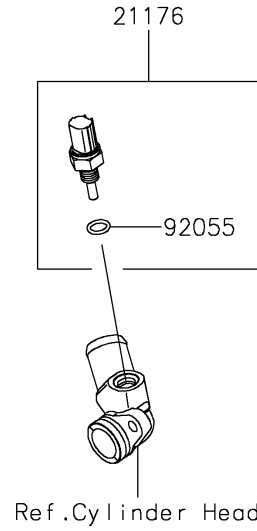

2022 KX™ 450X PARTS DIAGRAM

Fuel Injection

E1530

2022 KX™ 450X PARTS LIST

Fuel Injection

ITEM NAME	PART NUMBER	QUANTITY
CONTROL UNIT-ELECTRONIC (Ref # 21175)	21175-1361	1
SENSOR,WATER TEMP (Ref # 21176)	21176-0009	1
SENSOR,AIR TEMPERATURE (Ref # 21176A)	21176-0048	1
SENSOR,VEHICLE-DOWN (Ref # 21176B)	21176-0704	1
RELAY-ASSY (Ref # 27002)	27002-1086	1
SCREW,TAPPING,5X16 (Ref # 92009)	92009-1984	1
RING-O,9.5X1.9 (Ref # 92055)	92055-0016	1
DAMPER (Ref # 92161)	92161-0951	1
DAMPER,ECU (Ref # 92161A)	92161-0976	1