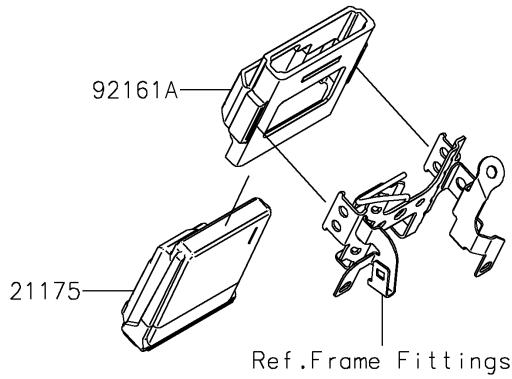

2022 KX™ 450X PARTS DIAGRAM

Fuel Injection

E1530

2022 KX™ 450X PARTS LIST

Fuel Injection

ITEM NAME	PART NUMBER	QUANTITY
CONTROL UNIT-ELECTRONIC (Ref # 21175)	21175-1361	1
SENSOR,WATER TEMP (Ref # 21176)	21176-0009	1
SENSOR,AIR TEMPERATURE (Ref # 21176A)	21176-0048	1
SENSOR,VEHICLE-DOWN (Ref # 21176B)	21176-0704	1
RELAY-ASSY (Ref # 27002)	27002-1086	1
SCREW,TAPPING,5X16 (Ref # 92009)	92009-1984	1
RING-O,9.5X1.9 (Ref # 92055)	92055-0016	1
DAMPER (Ref # 92161)	92161-0951	1
DAMPER,ECU (Ref # 92161A)	92161-0976	1