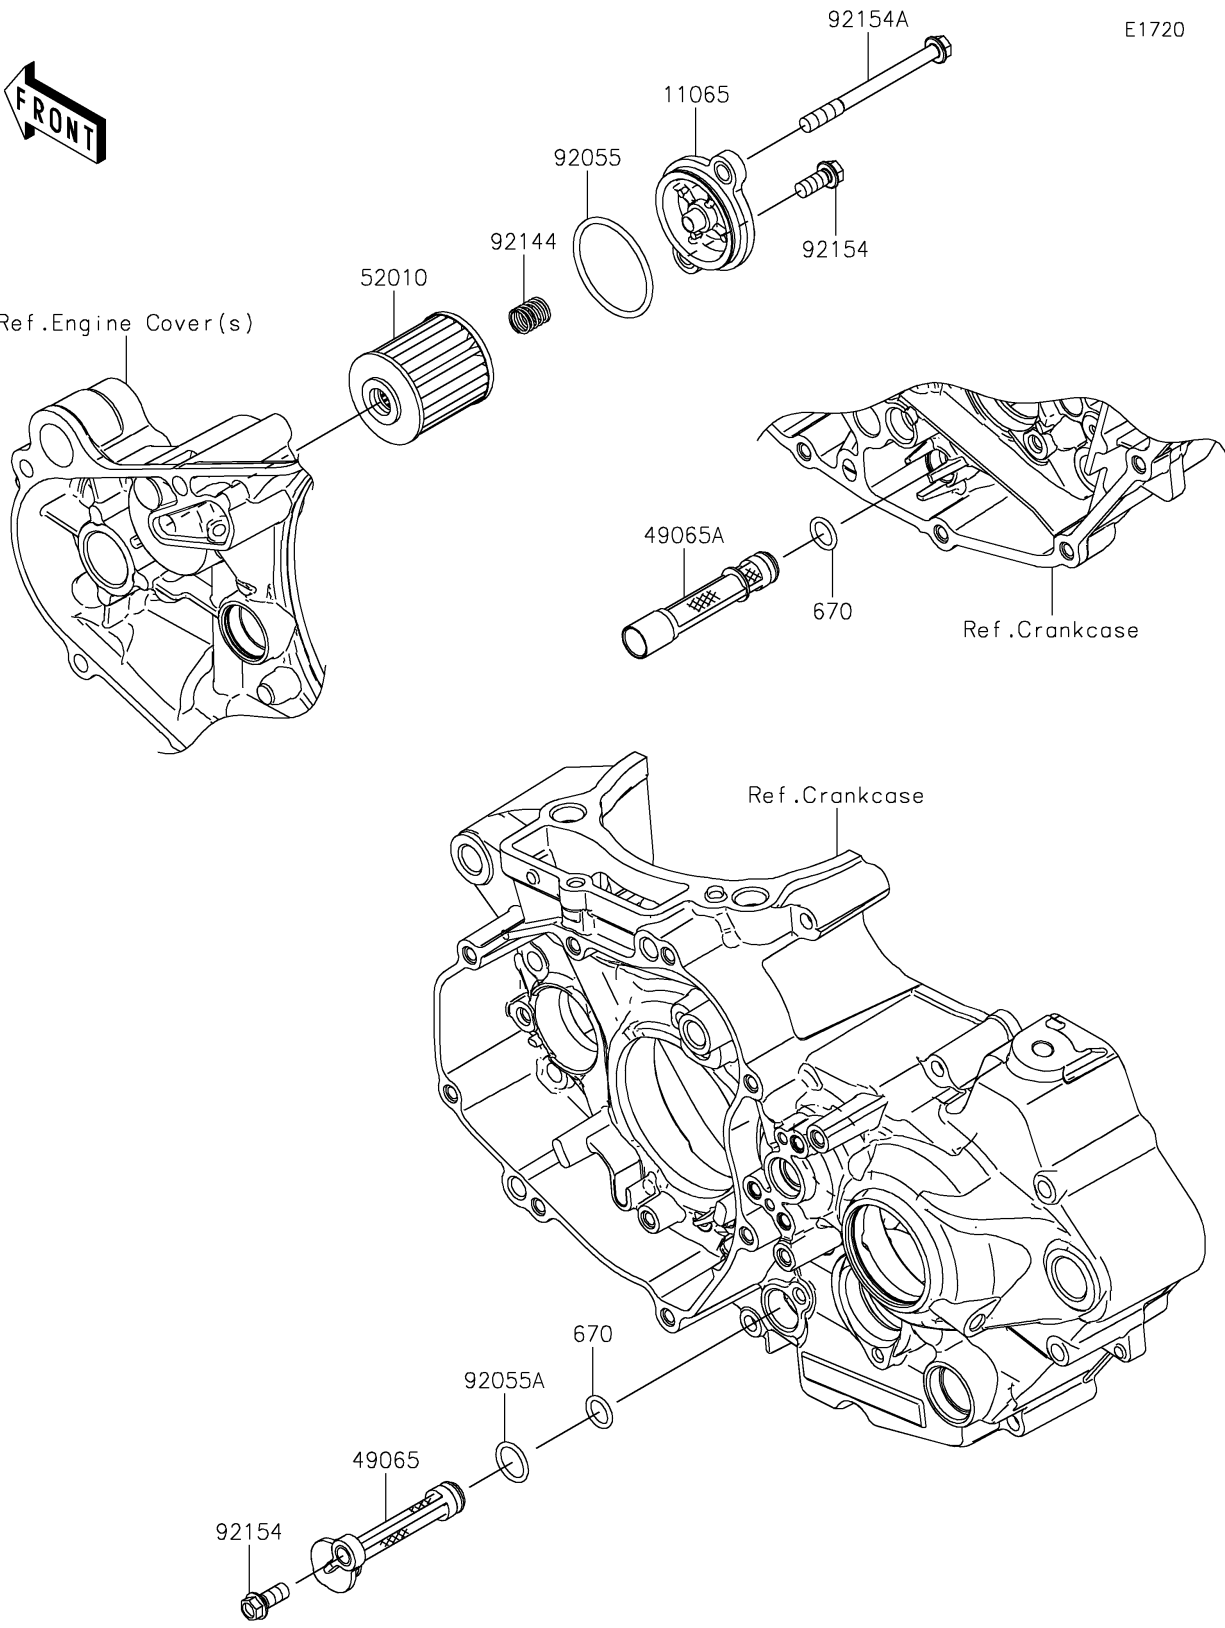

# 2022 KX™ 450X PARTS DIAGRAM

## Oil Filter

E1720

## 2022 KX™ 450X PARTS LIST

### Oil Filter

ITEM NAME	PART NUMBER	QUANTITY
CAP (Ref # 11065)	11065-1280	1
FILTER-OIL (Ref # 49065)	49065-0040	1
FILTER-OIL (Ref # 49065A)	49065-0043	1
ELEMENT-OIL FILTER (Ref # 52010)	52010-0001	1
RING-O,37.2X2.4 (Ref # 92055)	92055-0839	1
RING-O,13.0X1.9 (Ref # 92055A)	92055-1011	1
SPRING (Ref # 92144)	92144-1761	1
BOLT,FLANGED,6X14 (Ref # 92154)	92154-2964	2
BOLT,FLANGED,6X70 (Ref # 92154A)	92154-2981	1
O RING,10MM (Ref # 670)	670D1510	2