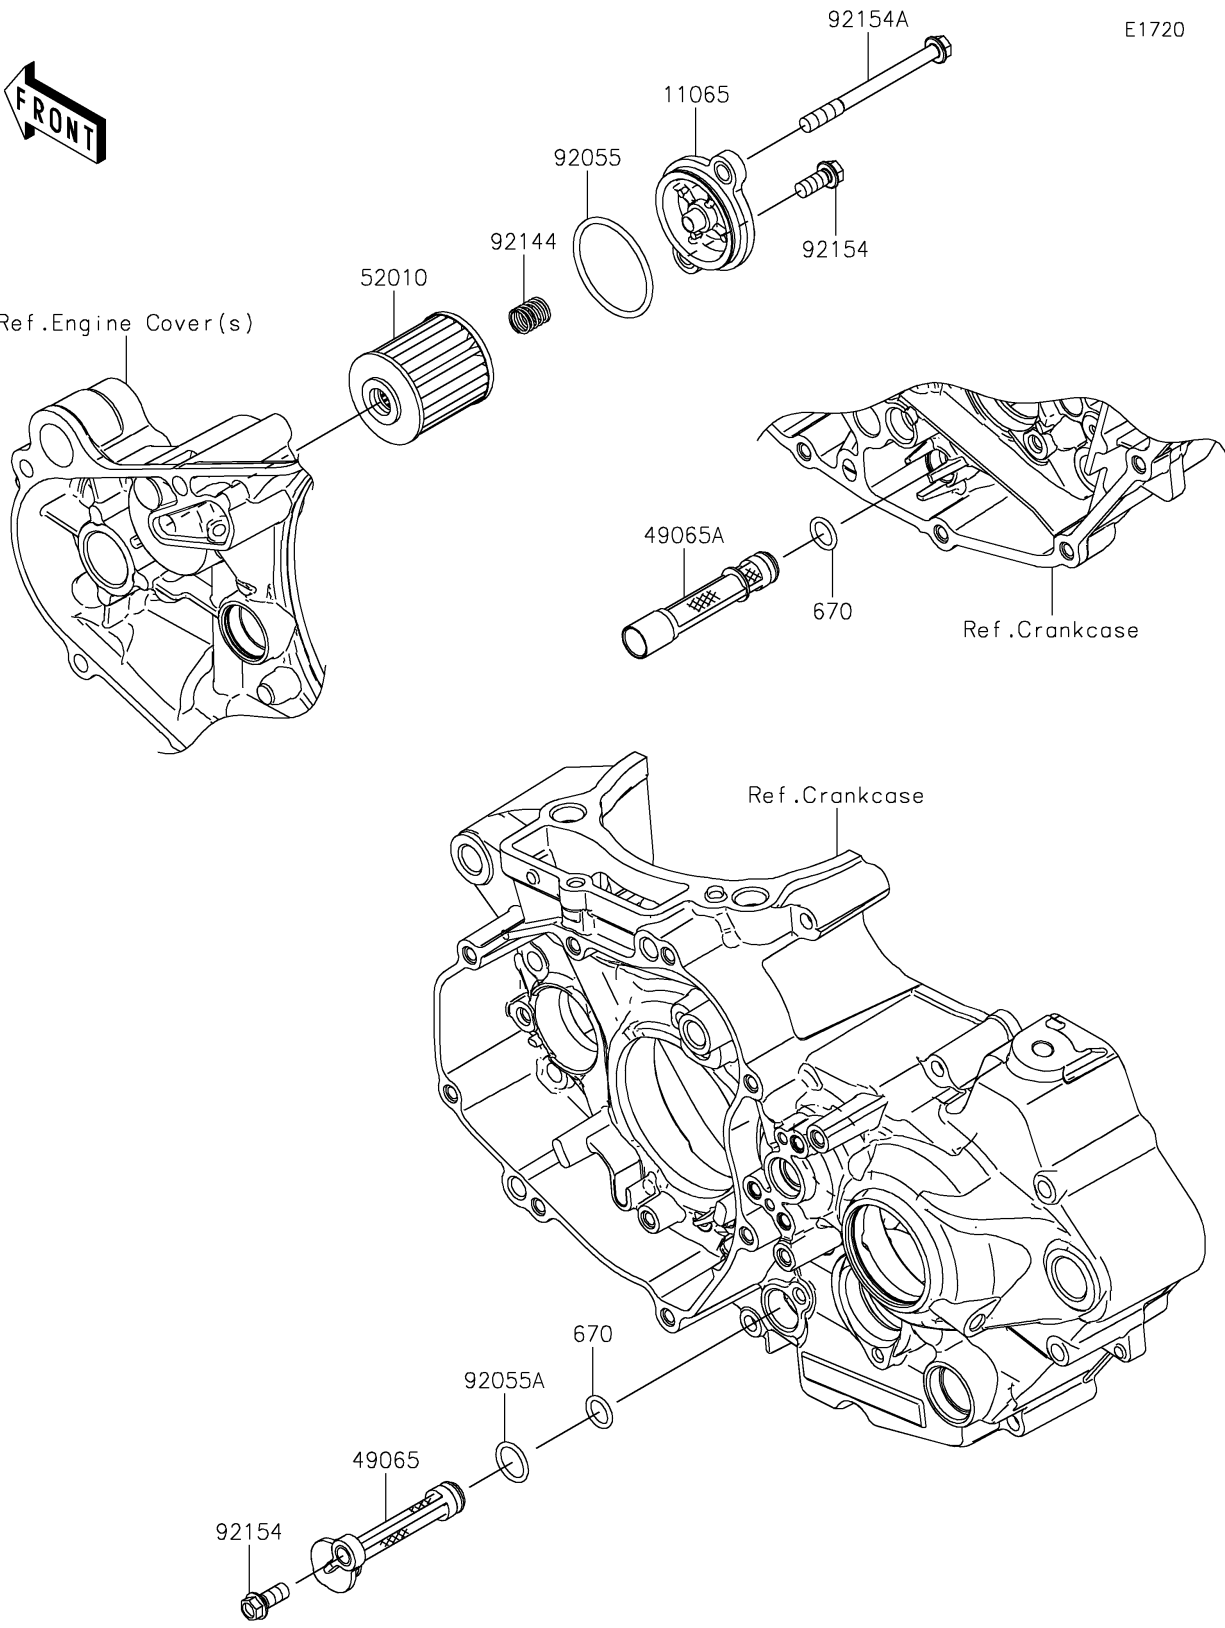

2023 KX™ 450X PARTS DIAGRAM

Oil Filter

E1720

2023 KX™ 450X PARTS LIST

Oil Filter

ITEM NAME	PART NUMBER	QUANTITY
CAP (Ref # 11065)	11065-1280	1
FILTER-OIL (Ref # 49065)	49065-0040	1
FILTER-OIL (Ref # 49065A)	49065-0043	1
ELEMENT-OIL FILTER (Ref # 52010)	52010-0001	1
RING-O,37.2X2.4 (Ref # 92055)	92055-0839	1
RING-O,13.0X1.9 (Ref # 92055A)	92055-1011	1
SPRING (Ref # 92144)	92144-1761	1
BOLT,FLANGED,6X14 (Ref # 92154)	92154-2964	2
BOLT,FLANGED,6X70 (Ref # 92154A)	92154-2981	1
O RING,10MM (Ref # 670)	670D1510	2