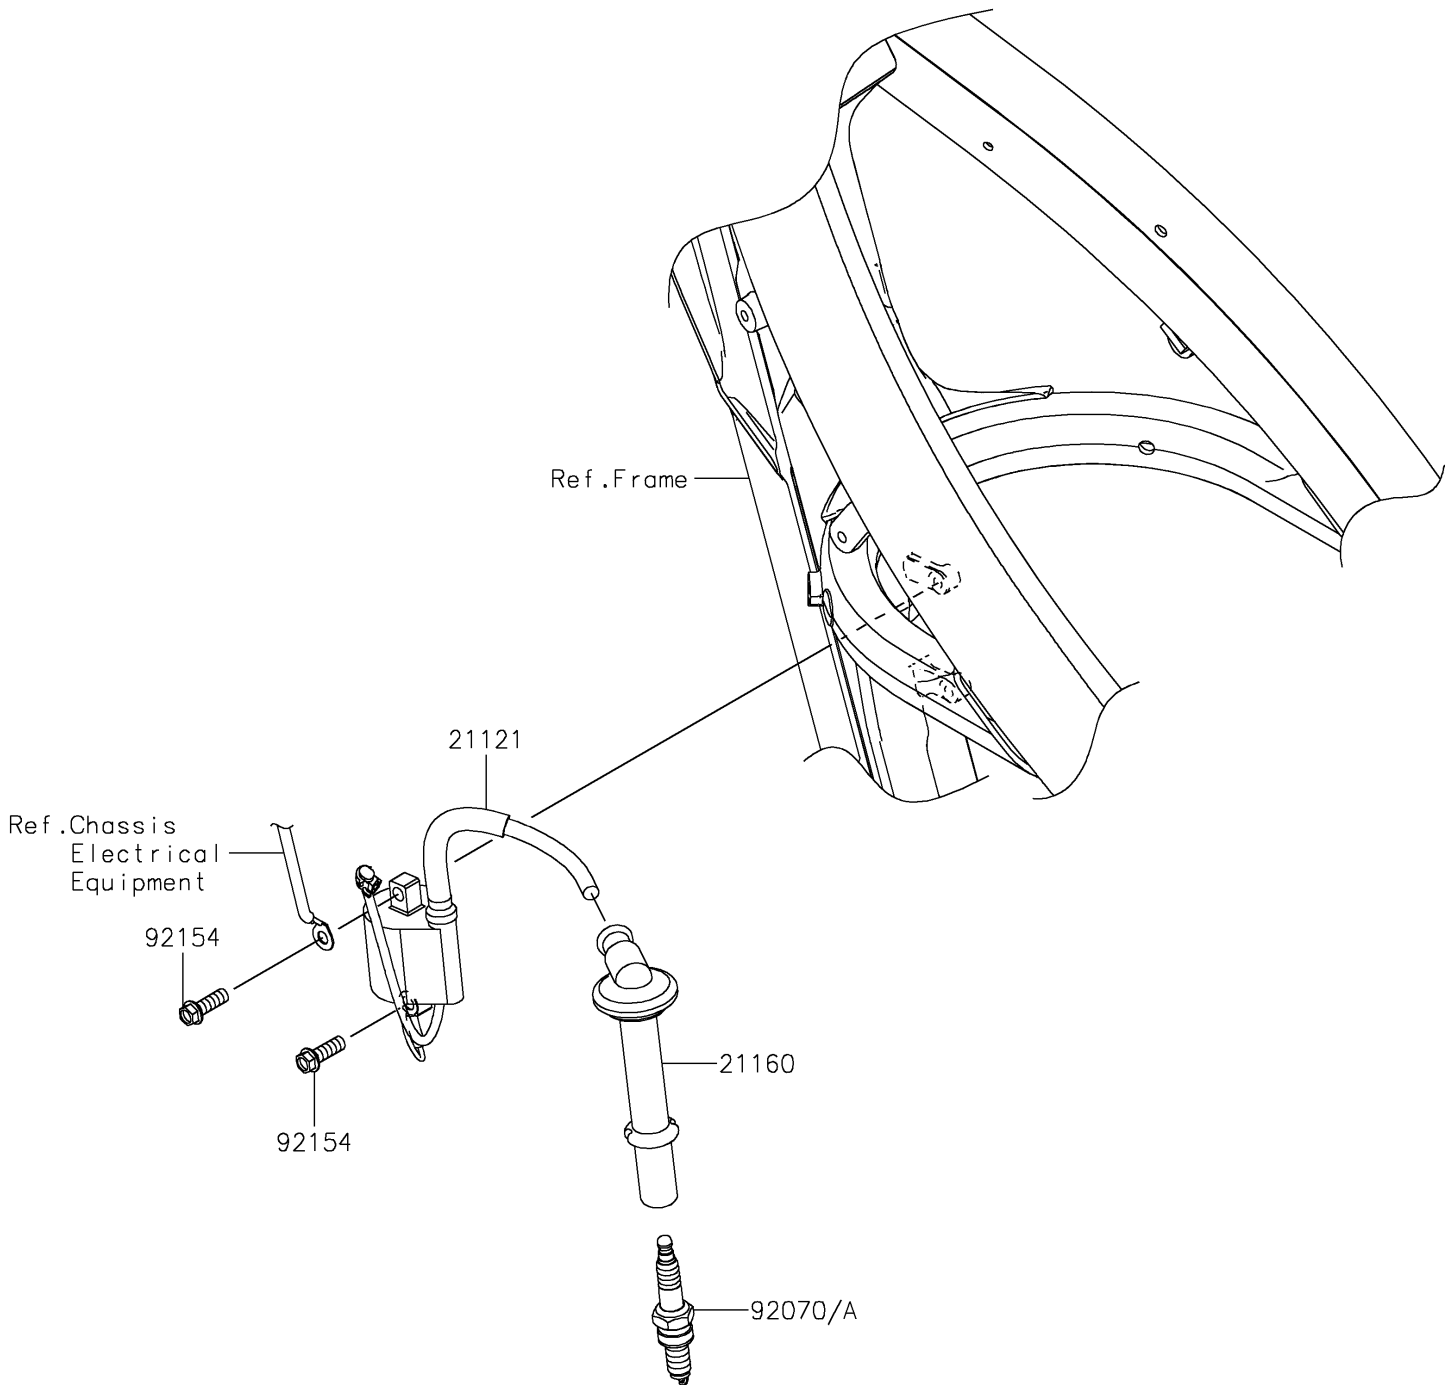

2022 KX™ 450X PARTS DIAGRAM

Ignition System

E1830

2022 KX™ 450X PARTS LIST

Ignition System

| ITEM NAME | PART NUMBER | QUANTITY |
|---|-------------|----------|
| COIL-IGNITION (Ref # 21121) | 21121-0723 | 1 |
| CAP-ASSY-PLUG (Ref # 21160) | 21160-0024 | 1 |
| PLUG-SPARK,CPR8EB-9(NGK) (Ref # 92070) | 92070-0020 | 1 |
| PLUG-SPARK,CPR9EB-9(NGK) (Ref # 92070A) | 92070-0021 | 1 |
| BOLT,FLANGED,6X18 (Ref # 92154) | 92154-2976 | 2 |