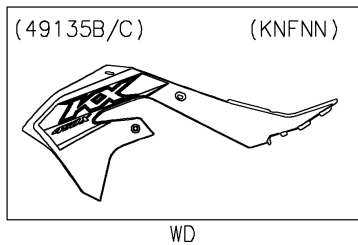

2022 KX™ 450X PARTS DIAGRAM

Engine Shrouds

E3036

2022 KX™ 450X PARTS LIST

Engine Shrouds

ITEM NAME	PART NUMBER	QUANTITY
SHROUD-ENGINE,LH,L.GREEN (Ref # 49089)	49089-0946-290	1
SHROUD-ENGINE,RH,L.GREEN (Ref # 49089A)	49089-0947-290	1
SHROUD-ENGINE,LH,INMOLD,GREEN (Ref # 49135B)	49135-5285-290	1
SHROUD-ENGINE,RH,INMOLD,GREEN (Ref # 49135C)	49135-5286-290	1
COLLAR (Ref # 92152)	92152-0052	2
BOLT,FLANGED,6X9 (Ref # 92154)	92154-0546	4
BOLT,FLANGED,6X28 (Ref # 92154A)	92154-1739	2
BOLT,FLANGED,6X20 (Ref # 92154B)	92154-2972	2