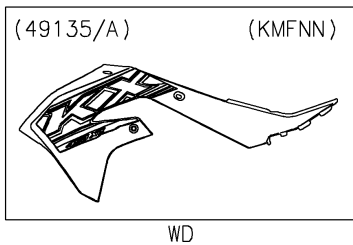

2022 KX™ 450X PARTS DIAGRAM

Engine Shrouds

E3036

2022 KX™ 450X PARTS LIST

Engine Shrouds

ITEM NAME	PART NUMBER	QUANTITY
SHROUD-ENGINE,LH,L.GREEN (Ref # 49089)	49089-0946-290	1
SHROUD-ENGINE,RH,L.GREEN (Ref # 49089A)	49089-0947-290	1
SHROUD-ENGINE,LH,INMOLD,GREEN (Ref # 49135B)	49135-5285-290	1
SHROUD-ENGINE,RH,INMOLD,GREEN (Ref # 49135C)	49135-5286-290	1
COLLAR (Ref # 92152)	92152-0052	2
BOLT,FLANGED,6X9 (Ref # 92154)	92154-0546	4
BOLT,FLANGED,6X28 (Ref # 92154A)	92154-1739	2
BOLT,FLANGED,6X20 (Ref # 92154B)	92154-2972	2