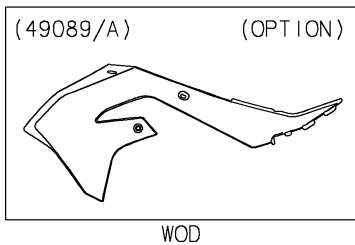

2022 KX™ 450X PARTS DIAGRAM

Engine Shrouds

E3036

2022 KX™ 450X PARTS LIST

Engine Shrouds

ITEM NAME	PART NUMBER	QUANTITY
SHROUD-ENGINE,LH,L.GREEN (Ref # 49089)	49089-0946-290	1
SHROUD-ENGINE,RH,L.GREEN (Ref # 49089A)	49089-0947-290	1
SHROUD-ENGINE,LH,INMOLD,GREEN (Ref # 49135B)	49135-5285-290	1
SHROUD-ENGINE,RH,INMOLD,GREEN (Ref # 49135C)	49135-5286-290	1
COLLAR (Ref # 92152)	92152-0052	2
BOLT,FLANGED,6X9 (Ref # 92154)	92154-0546	4
BOLT,FLANGED,6X28 (Ref # 92154A)	92154-1739	2
BOLT,FLANGED,6X20 (Ref # 92154B)	92154-2972	2