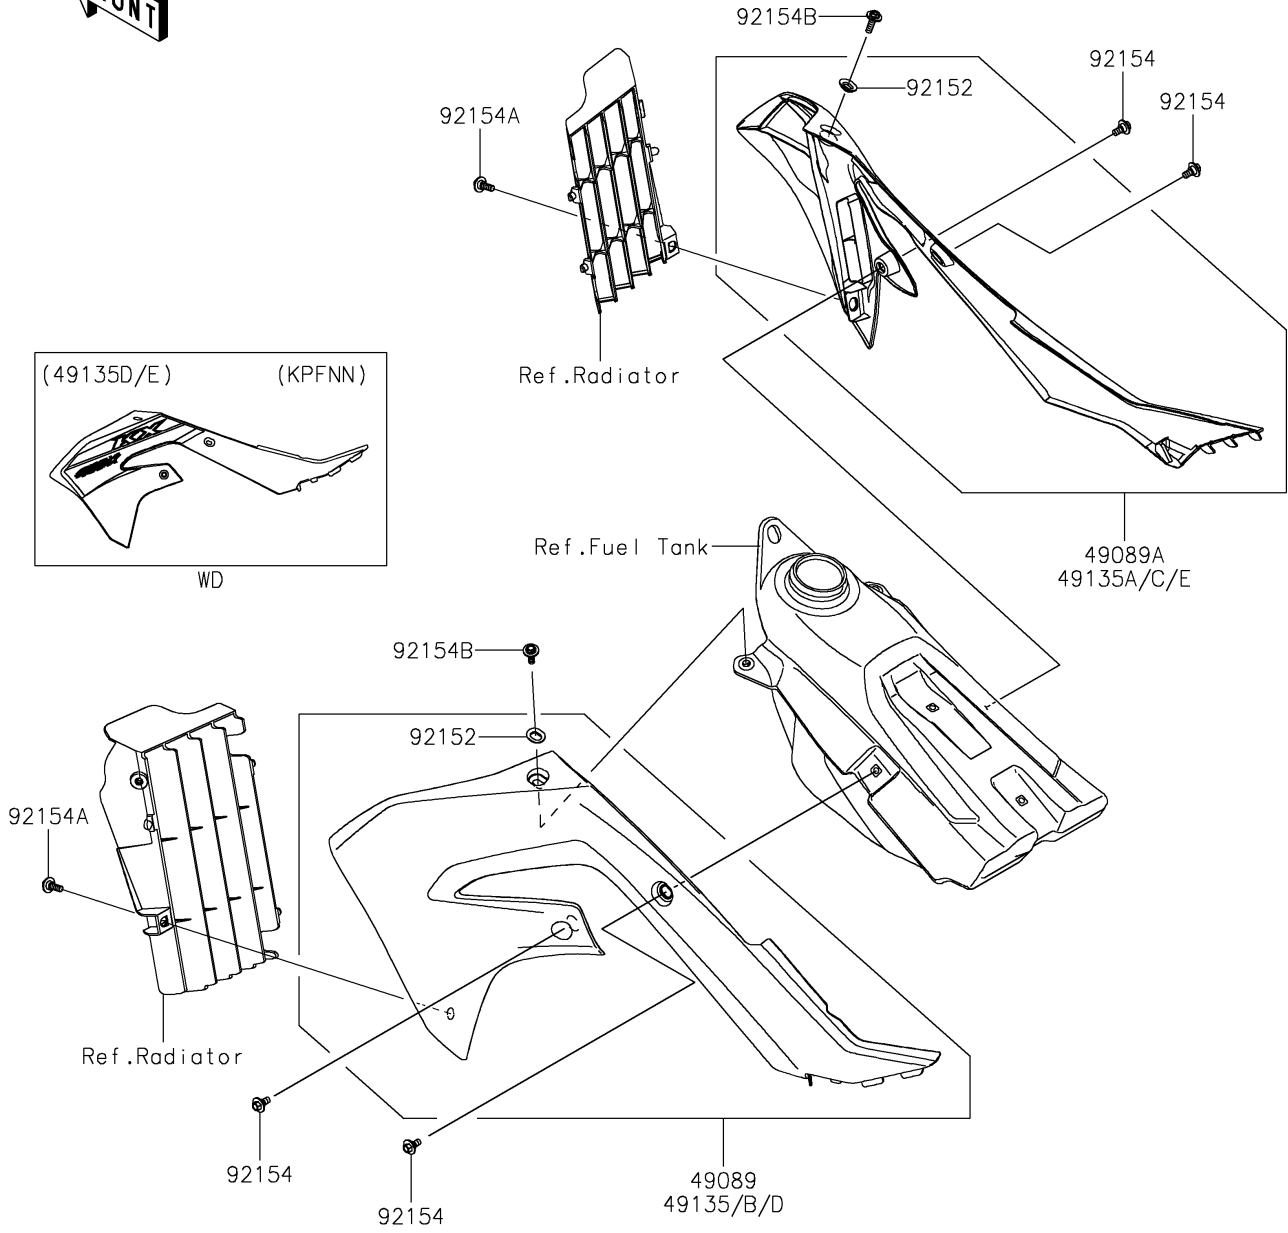

2022 KX™ 450X PARTS DIAGRAM

Engine Shrouds

E3036

2022 KX™ 450X PARTS LIST

Engine Shrouds

ITEM NAME	PART NUMBER	QUANTITY
SHROUD-ENGINE,LH,L.GREEN (Ref # 49089)	49089-0946-290	1
SHROUD-ENGINE,RH,L.GREEN (Ref # 49089A)	49089-0947-290	1
SHROUD-ENGINE,LH,INMOLD,GREEN (Ref # 49135B)	49135-5285-290	1
SHROUD-ENGINE,RH,INMOLD,GREEN (Ref # 49135C)	49135-5286-290	1
COLLAR (Ref # 92152)	92152-0052	2
BOLT,FLANGED,6X9 (Ref # 92154)	92154-0546	4
BOLT,FLANGED,6X28 (Ref # 92154A)	92154-1739	2
BOLT,FLANGED,6X20 (Ref # 92154B)	92154-2972	2