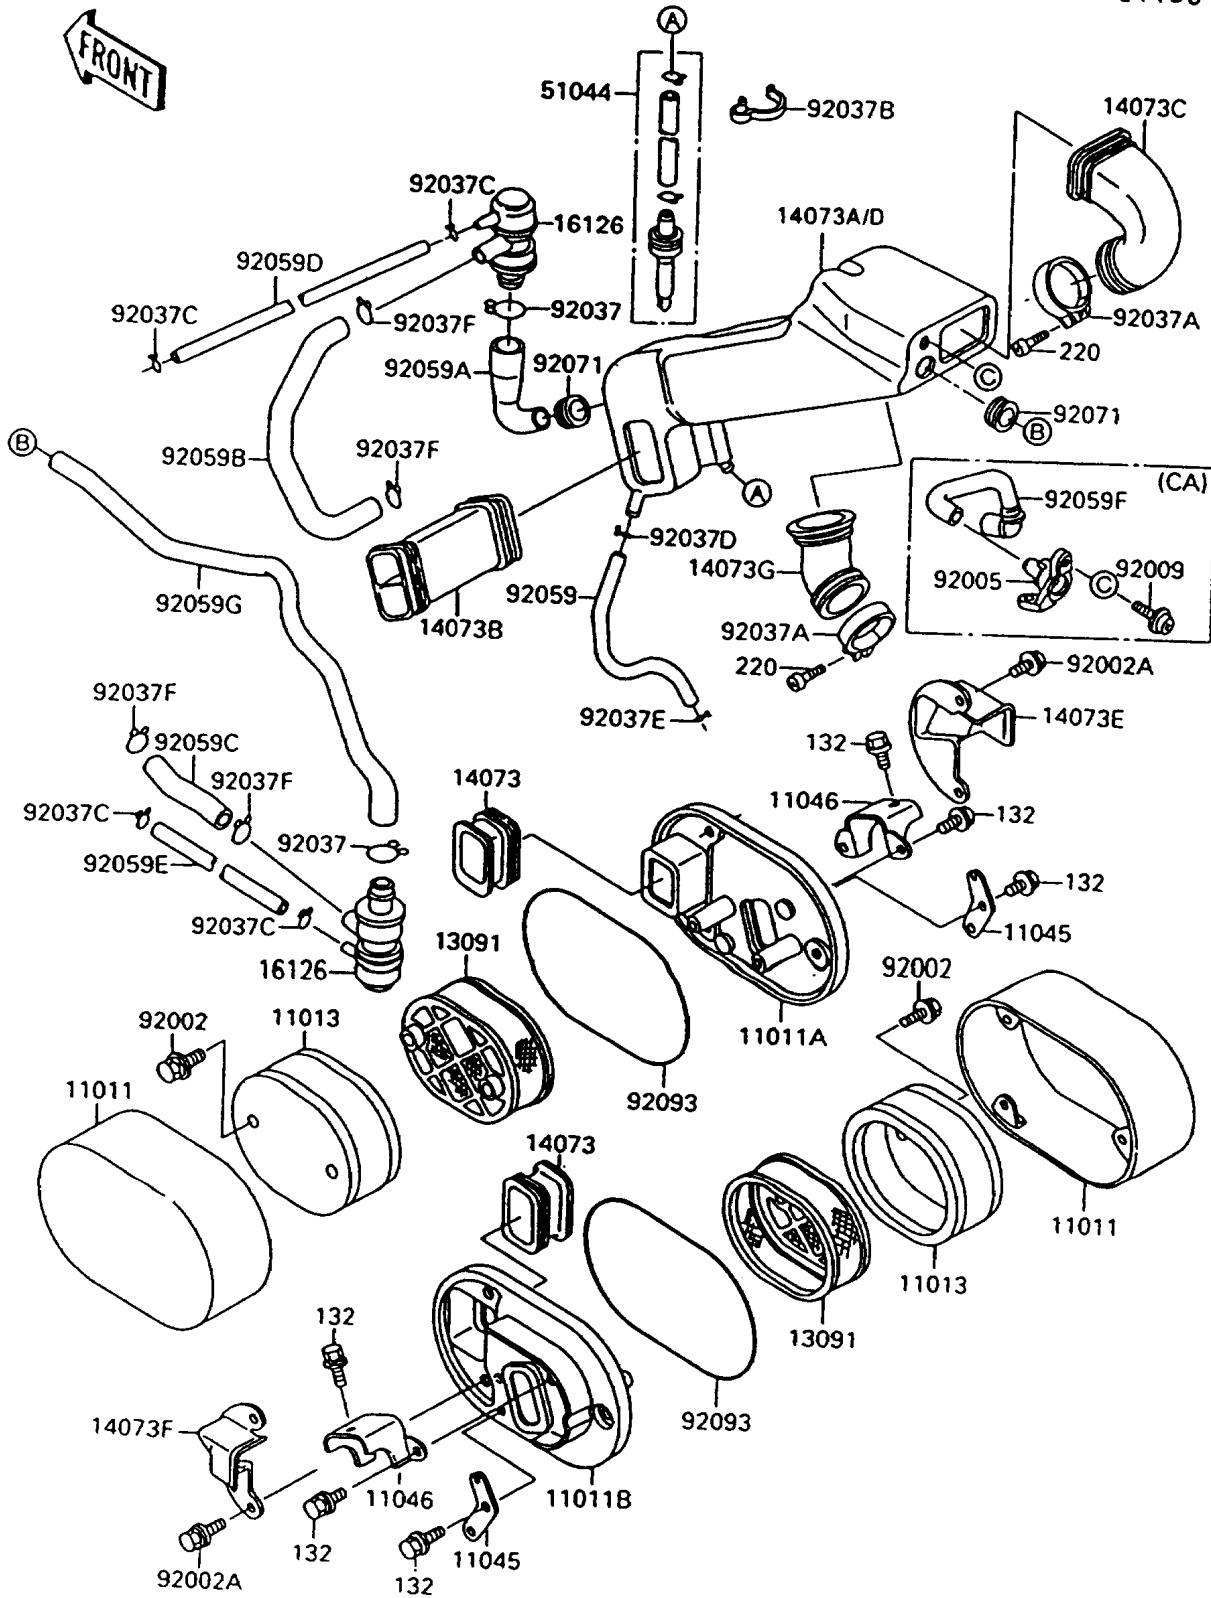

1996 Vulcan 1500 PARTS DIAGRAM

Air Cleaner

E1130

1996 Vulcan 1500 PARTS LIST

Air Cleaner

ITEM NAME	PART NUMBER	QUANTITY
CASE-AIR FILTER,OUTSIDE (Ref # 11011)	11011-1248	2
CASE-AIR FILTER,LH,INSIDE (Ref # 11011A)	11011-1289	1
CASE-AIR FILTER,RH,INSIDE (Ref # 11011B)	11011-1290	1
ELEMENT-AIR FILTER (Ref # 11013)	11013-1249	2
BRACKET,AIR FILTER,LWR (Ref # 11045)	11045-1434	2
BRACKET,AIR FILTER,UPP (Ref # 11046)	11046-1035	2
HOLDER,ELEMENT (Ref # 13091)	13091-1345	2
DUCT,INLET (Ref # 14073)	14073-1296	2
DUCT,AIR FILTER (Ref # 14073B)	14073-1298	2
DUCT,FR,CARBURETOR (Ref # 14073C)	14073-1299	1
DUCT,LH (Ref # 14073E)	14073-1316	1
DUCT,RH (Ref # 14073F)	14073-1317	1
DUCT,RR,CARBURETOR (Ref # 14073G)	14073-1326	1
VALVE,AIR SWITCH (Ref # 16126)	16126-1188	2
TUBE-ASSY (Ref # 51044)	51044-1089	1
BOLT,6X25 (Ref # 92002)	92002-1137	4
BOLT,6X16 (Ref # 92002A)	92002-1242	6
CLAMP,TUBE (Ref # 92037)	92037-1076	2
CLAMP,BOOT FITTING (Ref # 92037A)	92037-1112	2
CLAMP,HOSE (Ref # 92037B)	92037-1552	1
CLAMP (Ref # 92037C)	92037-1712	4
CLAMP,14MM (Ref # 92037D)	92037-1862	1
CLAMP,BREATHER TUBE (Ref # 92037E)	92037-192	1
CLAMP,TUBE (Ref # 92037F)	92037-213	4
TUBE,BREATHER (Ref # 92059)	92059-1777	1
TUBE,ASV-SURGE TANK (Ref # 92059A)	92059-1779	1
TUBE,VALVE-ASV (Ref # 92059B)	92059-1780	1
TUBE,ASV-CAP(R) (Ref # 92059C)	92059-1783	1
TUBE,4X9X420 (Ref # 92059D)	92059-1820	1

1996 Vulcan 1500 PARTS LIST

Air Cleaner

ITEM NAME	PART NUMBER	QUANTITY
TUBE,4X9X650 (Ref # 92059E)	92059-1846	1
BOLT-FLANGED-SMALL,6X10 (Ref # 132)	132J0610	10
SCREW-PAN-CROS (Ref # 220)	220C0430	2
TUBE,AIR VALVE-AIR FILTER (Ref # 92059G)	92059-1873	1
GROMMET,AIR FILTER (Ref # 92071)	92071-1028	2
SEAL,AIR FILTER (Ref # 92093)	92093-1236	2
DUCT,SURGE TANK (Ref # 14073A)	14073-1297	1
DUCT,SURGE TANK (Ref # 14073D)	14073-1306	1
FITTING (Ref # 92005)	92005-1163	1
SCREW,6X14 (Ref # 92009)	92009-1272	2
TUBE,AIR FILTER (Ref # 92059F)	92059-1859	1