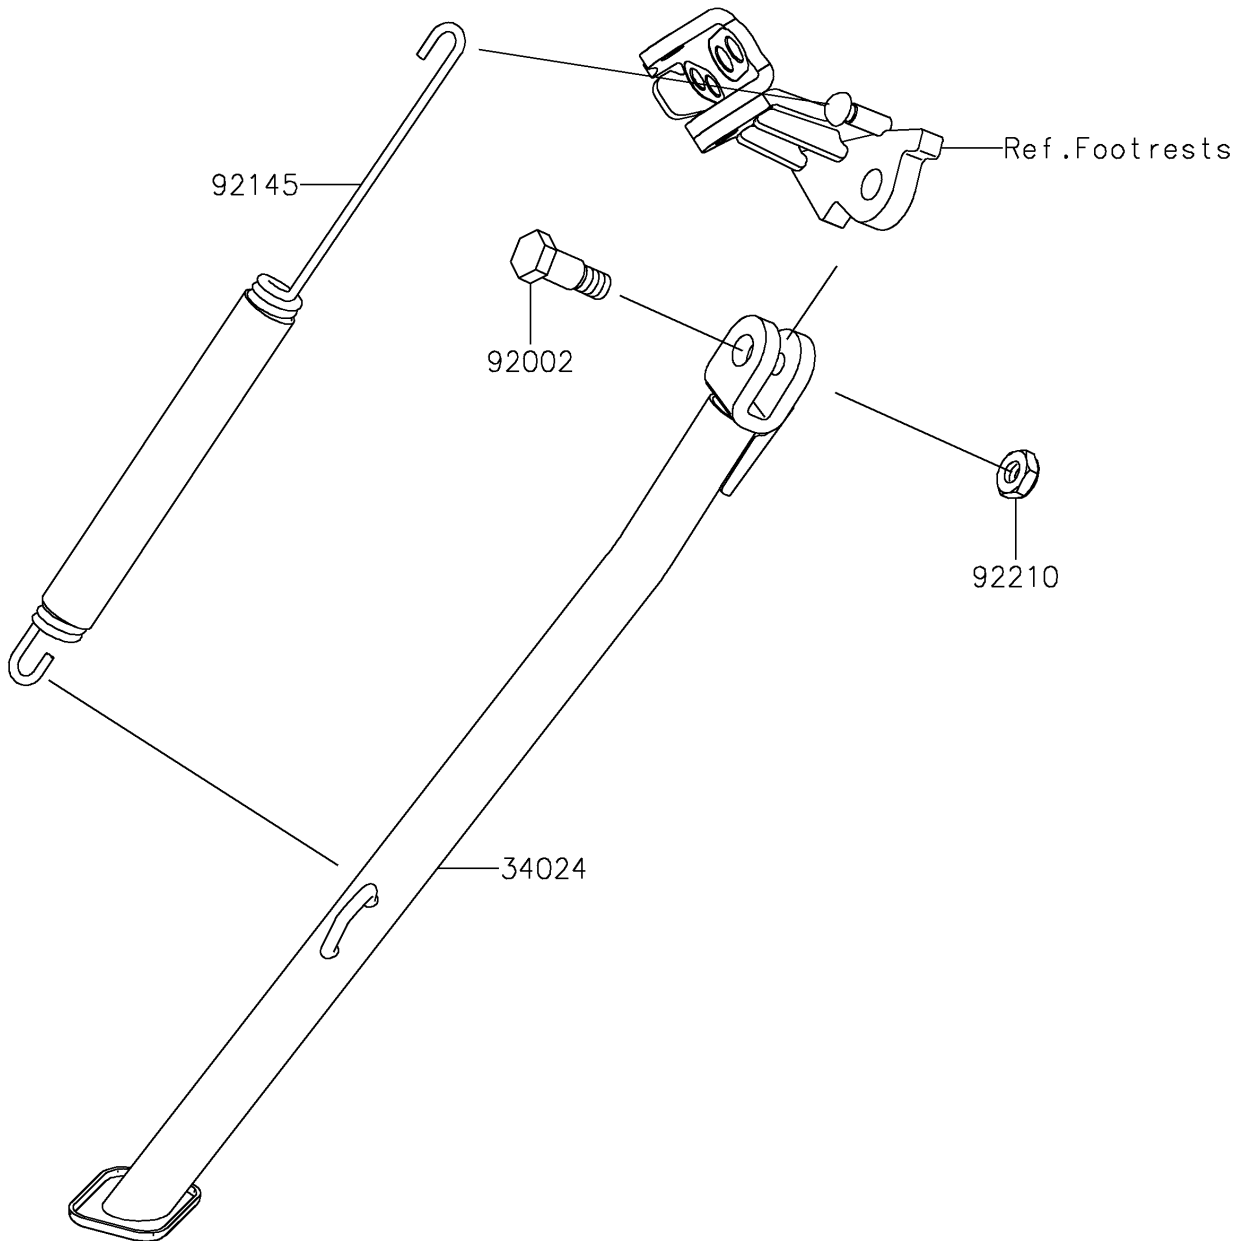

2022 KX™ 450X PARTS DIAGRAM

Stand(s)

F2190

2022 KX™ 450X PARTS LIST

Stand(s)

ITEM NAME	PART NUMBER	QUANTITY
STAND-SIDE,P.SILVER (Ref # 34024)	34024-0175-458	1
BOLT,SIDE STAND (Ref # 92002)	92002-1813	1
SPRING,SIDE STAND (Ref # 92145)	92145-0454	1
NUT,LOCK,10MM (Ref # 92210)	92210-0784	1