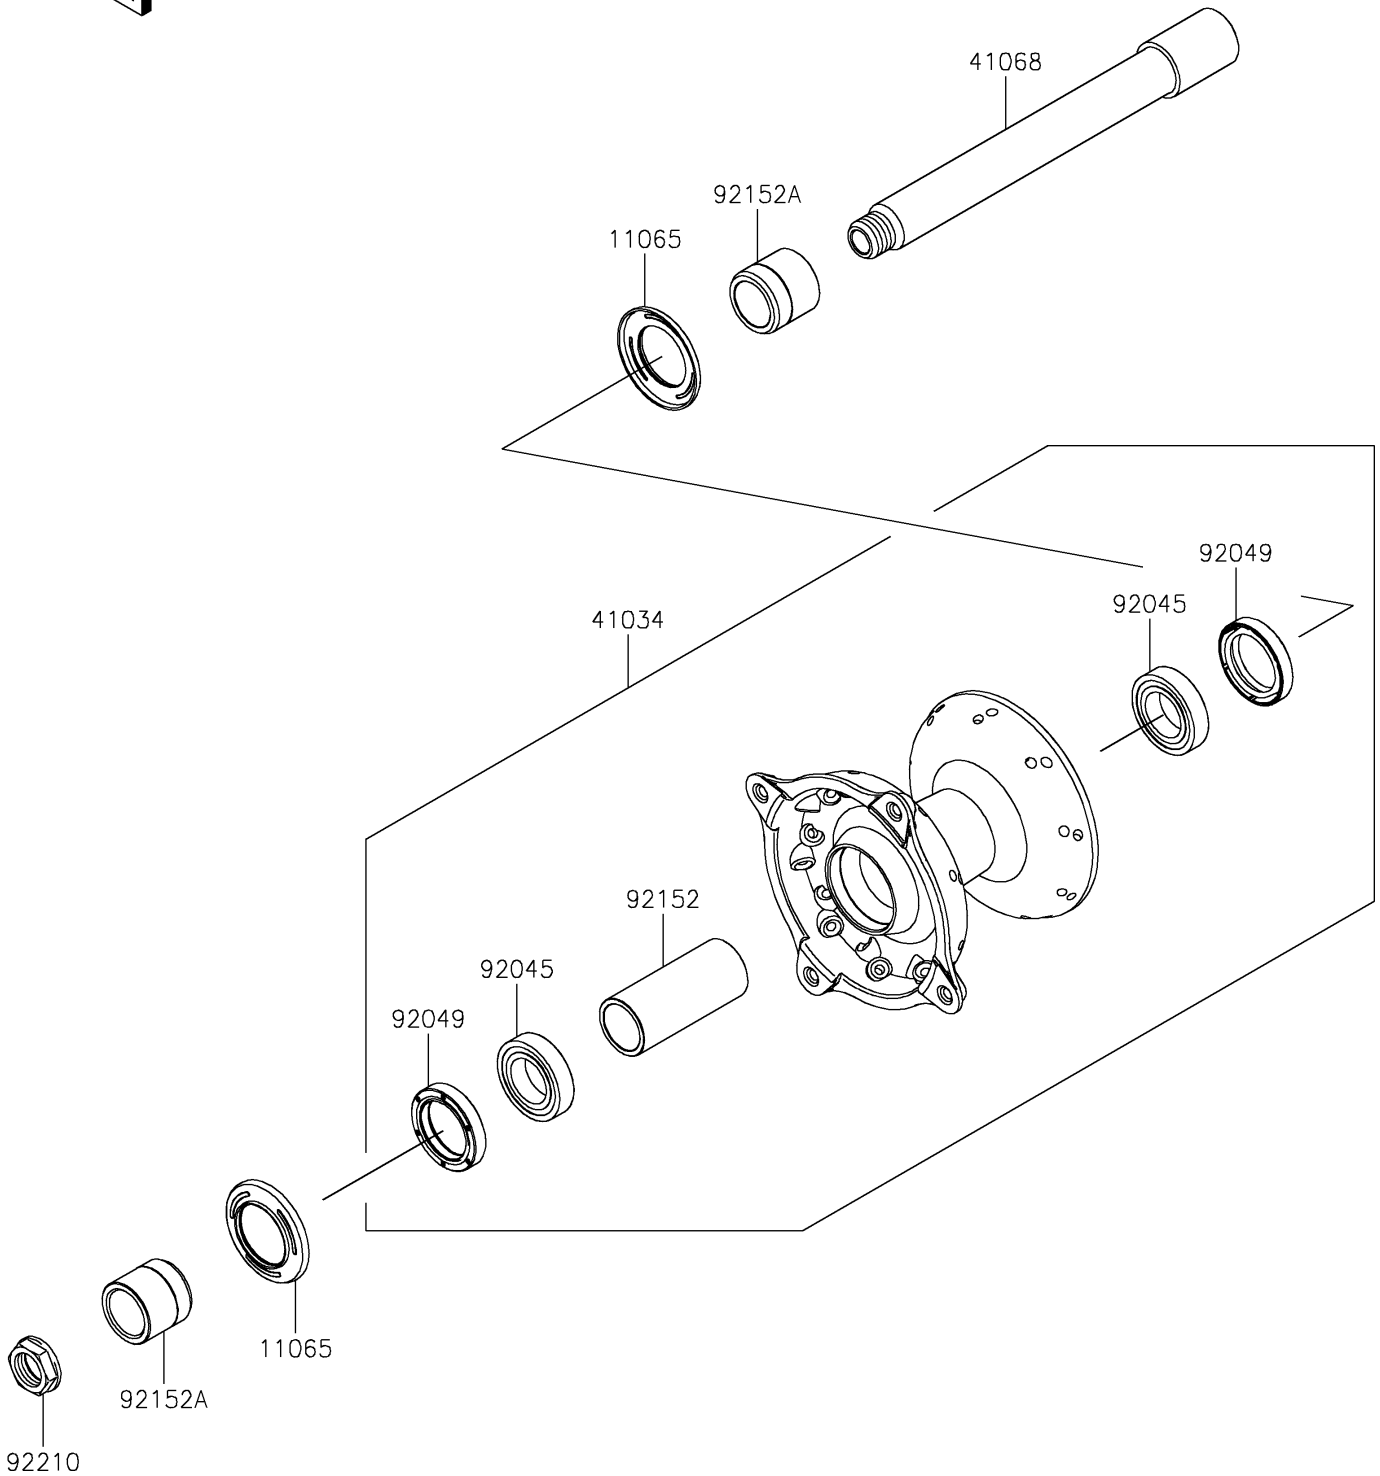

# 2021 KX™ 450X PARTS DIAGRAM

Front Hub

F2230

## 2021 KX™ 450X PARTS LIST

### Front Hub

ITEM NAME	PART NUMBER	QUANTITY
CAP,AXLE (Ref # 11065)	11065-1281	2
DRUM-ASSY,FRONT BRAKE (Ref # 41034)	41034-0594	1
AXLE,FR,22X186,M18 (Ref # 41068)	41068-0633	1
BEARING-BALL,69/22LLU/2AS (Ref # 92045)	92045-0883	2
SEAL-OIL,30X40X7 (Ref # 92049)	92049-0810	2
COLLAR,22.4X28X65 (Ref # 92152)	92152-2469	1
COLLAR,22X30X27.5 (Ref # 92152A)	92152-2470	2
NUT,18MM (Ref # 92210)	92210-0065	1