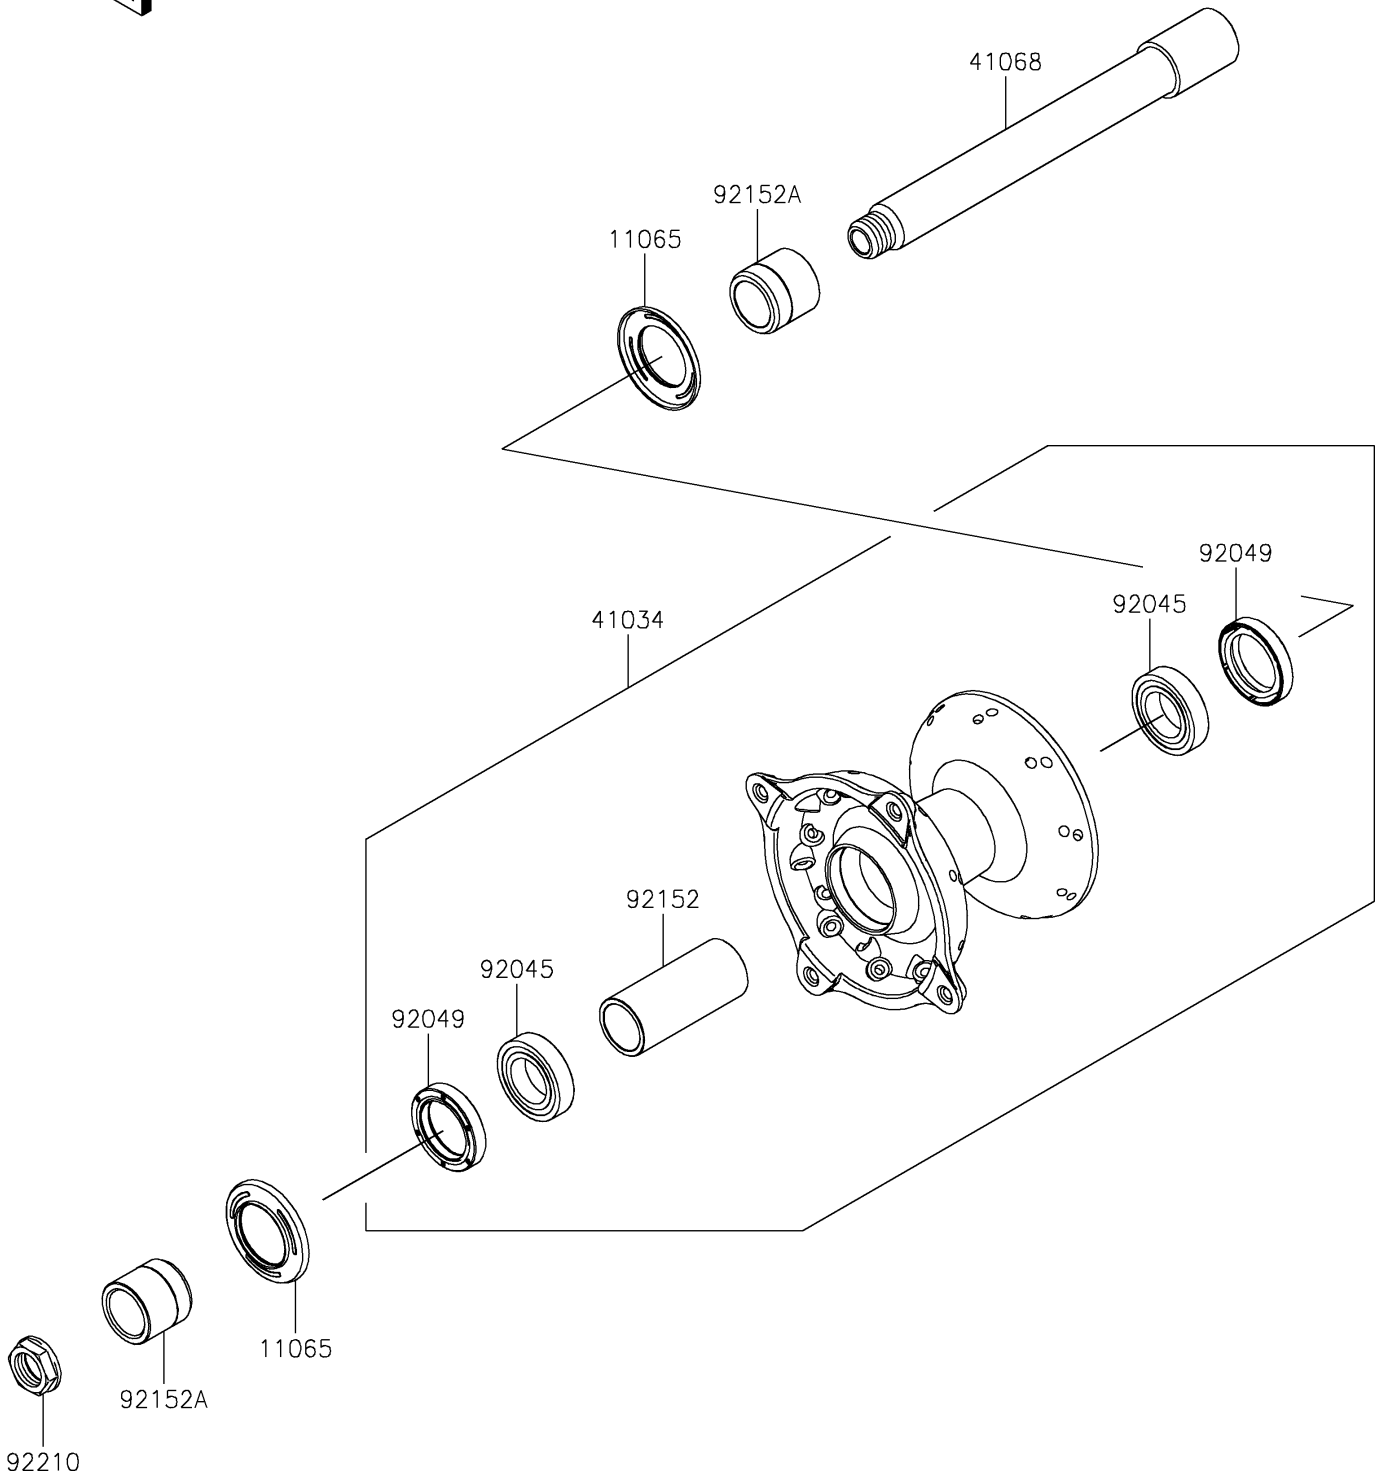

# 2022 KX™ 450X PARTS DIAGRAM

Front Hub

F2230

## 2022 KX™ 450X PARTS LIST

### Front Hub

ITEM NAME	PART NUMBER	QUANTITY
CAP,AXLE (Ref # 11065)	11065-1281	2
DRUM-ASSY,FRONT BRAKE (Ref # 41034)	41034-0594	1
AXLE,FR,22X186,M18 (Ref # 41068)	41068-0633	1
BEARING-BALL,69/22LLU/2AS (Ref # 92045)	92045-0883	2
SEAL-OIL,30X40X7 (Ref # 92049)	92049-0810	2
COLLAR,22.4X28X65 (Ref # 92152)	92152-2469	1
COLLAR,22X30X27.5 (Ref # 92152A)	92152-2470	2
NUT,18MM (Ref # 92210)	92210-0065	1